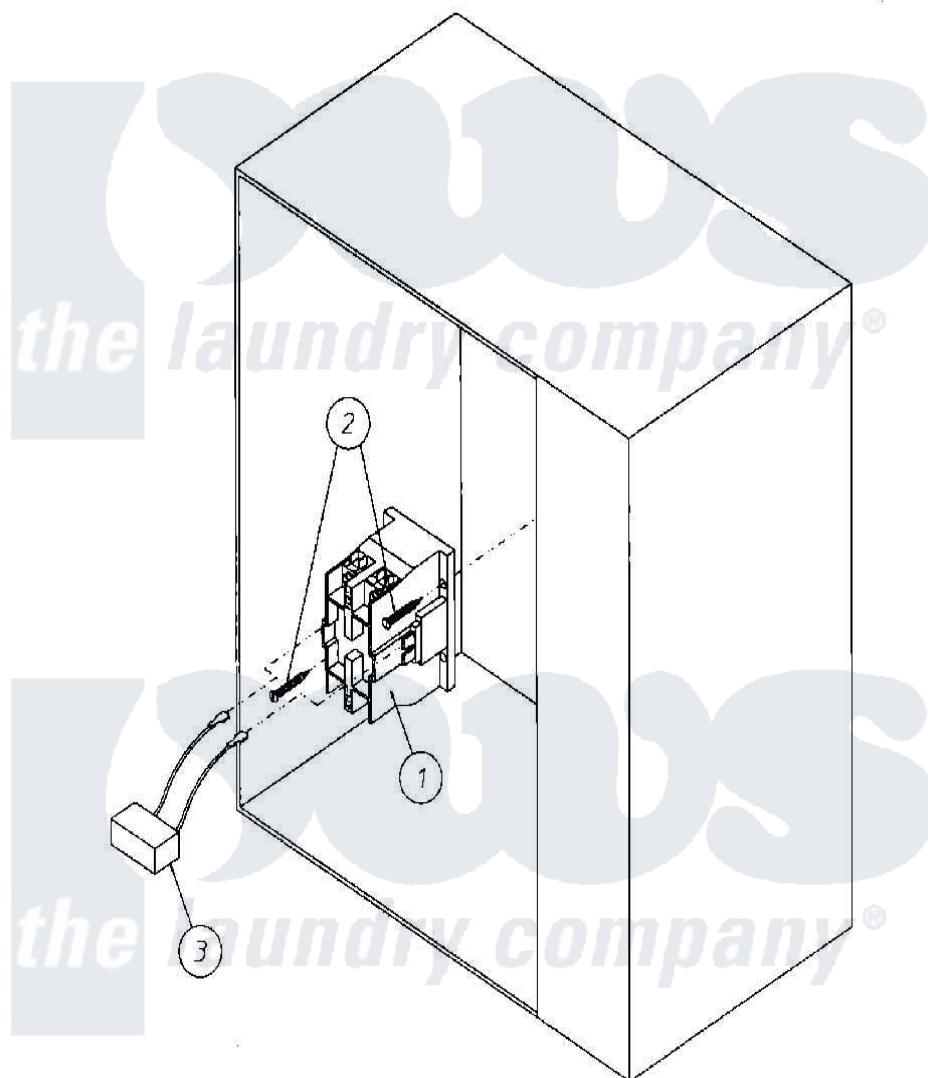

Maytag MDG75MNAWW 01 - REAR PANEL ASSEMBLY (MNAW/PN1A)

Maytag [Commercial Maytag MDG75MNAWW Dryer Parts](#) Parts Diagram 01 - REAR PANEL ASSEMBLY (MNAW/PN1A)

[Click on the part number to view part](#)

Item	Original Part Number	Replaced By	Status	Part Description
000	W10124350		Not Available	ORDER PARTS FROM AMERICAN DRYER CORP AT 508-678-9000
001	A132475	W10146737		SQ D Dp 24
002	A150299	150299		10 X 1 H
003	A824828	W10147397		RC Network
004	A322809	322809		Back Elect
005	A150301	150301		8-18 X 7