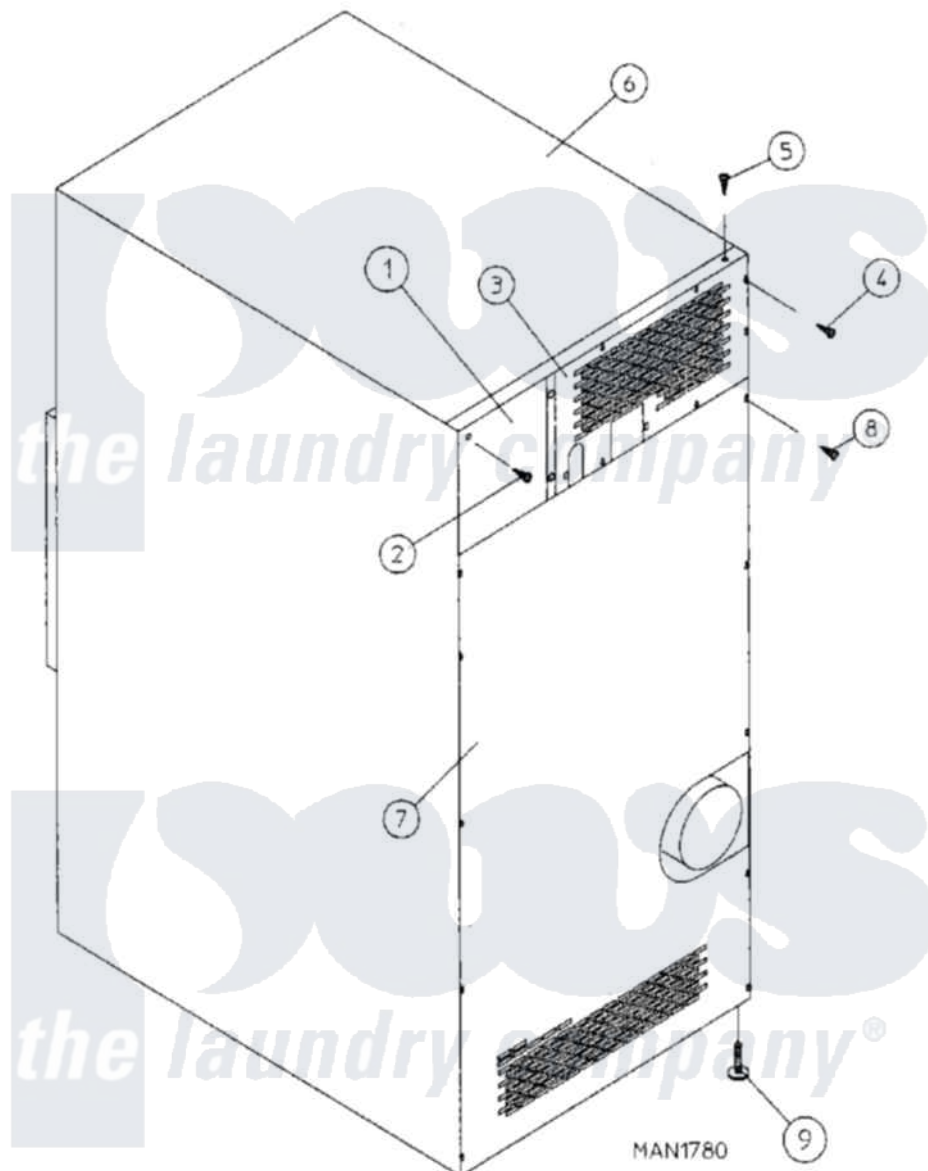

# Maytag MDG75MNAWW 02 - CABINET

Maytag [Commercial Maytag MDG75MNAWW Dryer Parts](#) Parts Diagram 02 - CABINET

Click on the part number to view part

| Item | Original Part Number | Replaced By               | Status        | Part Description                                     |
|------|----------------------|---------------------------|---------------|--|
| 000  | W10124350            |                           | Not Available | ORDER PARTS FROM AMERICAN DRYER CORP AT 508-678-9000 |
| 001  | A322809              | <a href="#">322809</a>    |               | Back Elect   |
| 002  | A150301              | <a href="#">150301</a>    |               | 8-18 X 7   |
| 003  | A314510              | <a href="#">314510</a>    |               | ADG E-75lb   |
| 004  | A150301              | <a href="#">150301</a>    |               | 8-18 X 7   |
| 005  | A150301              | <a href="#">150301</a>    |               | 8-18 X 7   |
| 006  | A312527              | <a href="#">W10146832</a> |               | 75 Gas+EI  |
| 007  | A314514              |                           | Not Available | BACKGUARD (BOTTOM)                                   |
| 008  | A150301              | <a href="#">150301</a>    |               | 8-18 X 7   |
| 009  | A103500              | <a href="#">103500</a>    |               | LEVELING L   |