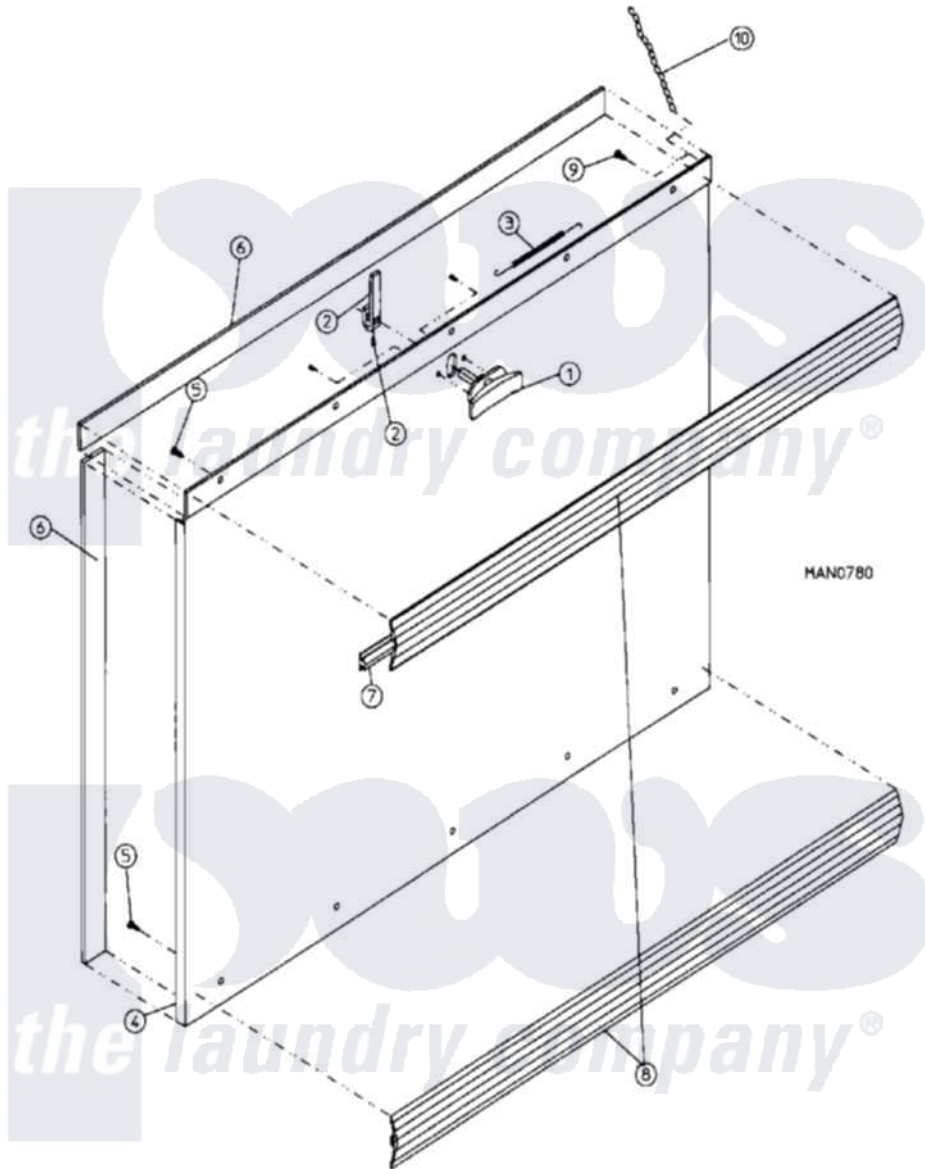

Maytag MDG75MNAWW 04 - LINT DOOR ASSEMBLY

Maytag Commercial Maytag MDG75MNAWW Dryer Parts Parts Diagram 04 - LINT DOOR ASSEMBLY
 Click on the part number to view part

Item	Original Part Number	Replaced By	Status	Part Description
000	W10124350		Not Available	ORDER PARTS FROM AMERICAN DRYER CORP AT 508-678-9000
001	A800150	W10146979		Knob Latc
002	A150425	W10146763		12-24 X 3
"	A160009	160009		Adjustable
003	A157000	157000		SPRING-DRO
004	A800237	W10146999		75 Insul
"	A802104	802104		75 OPL TR
005	A150201	150201		10-32 X 1
006	A117604	117604		1 8 Thk X
007	A117603	117603		1 8 X 9 1
008	A180212	180212		60 75 MI
"	W10124350		Not Available	NOT REQUIRED PART OR SEE NOTE (MODELS MFD. 7/13/98 & AFTER)
009	A150418	150418		DIh 4 X .1
"	A150419	150419		6 X 1 2 T