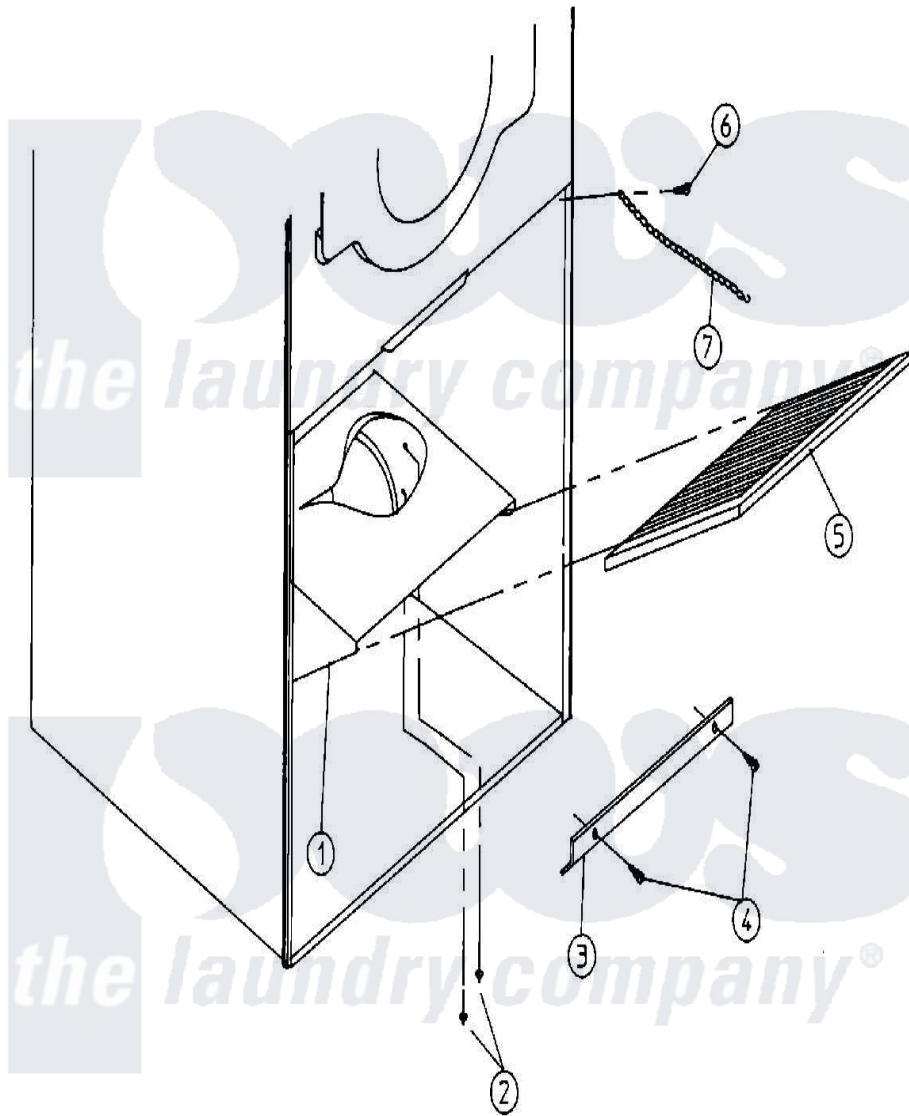

Maytag MDG75MNAWW 05 - LINT TRAP ASSEMBLY

Maytag [Commercial Maytag MDG75MNAWW Dryer Parts](#) Parts Diagram 05 - LINT TRAP ASSEMBLY
 Click on the part number to view part

Item	Original Part Number	Replaced By	Status	Part Description
000	W10124350		Not Available	ORDER PARTS FROM AMERICAN DRYER CORP AT 508-678-9000
001	A800420	800420		75 LinT T
"	A800421	800421		75 LinT T
"	A800422	800422		75 Revers
"	A800423	800423		75 Revers
002	A154200	154200		5 32 RIVE
003	A304101	304101		Lg Lint TR
004	A150300	5307527001		Switch
005	A800506	800506		75 Lint S
006	A150418	150418		Dlh 4 X .1
"	A150419	150419		6 X 1 2 T
007	A108120	108120		Chain For