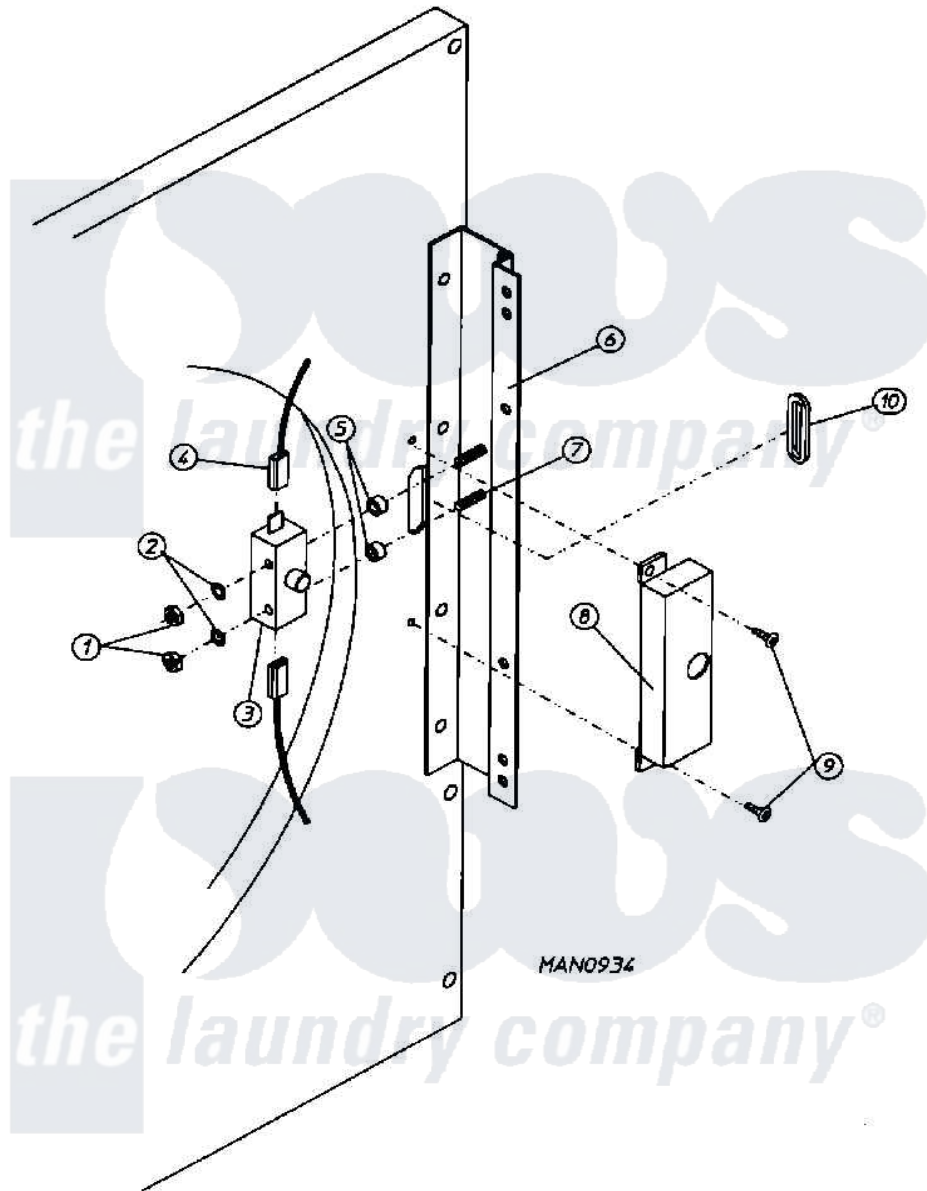

Maytag MDG75MNAWW 07 - MAIN DOOR SWITCH HOUSING

Maytag [Commercial Maytag MDG75MNAWW Dryer Parts](#) Parts Diagram 07 - MAIN DOOR SWITCH HOUSING
 Click on the part number to view part

Item	Original Part Number	Replaced By	Status	Part Description
000	W10124350		Not Available	ORDER PARTS FROM AMERICAN DRYER CORP AT 508-678-9000
001	A152013	152013		6-32 Hex N
002	A153008	153008		6 Split L
003	A137005	W10146741		SDS Door S
004	A121028	121028		1 4 X.032
005	A154281	154281		3 8 Stand
006	A800448	800448		12 1 2 Ma
007	A153565	153565		6-32 X 1 S
008	A313218	W10146845		MAIN DOOR
009	A150201	150201		10-32 X 1
010	A121405	121405		Rubber Gro