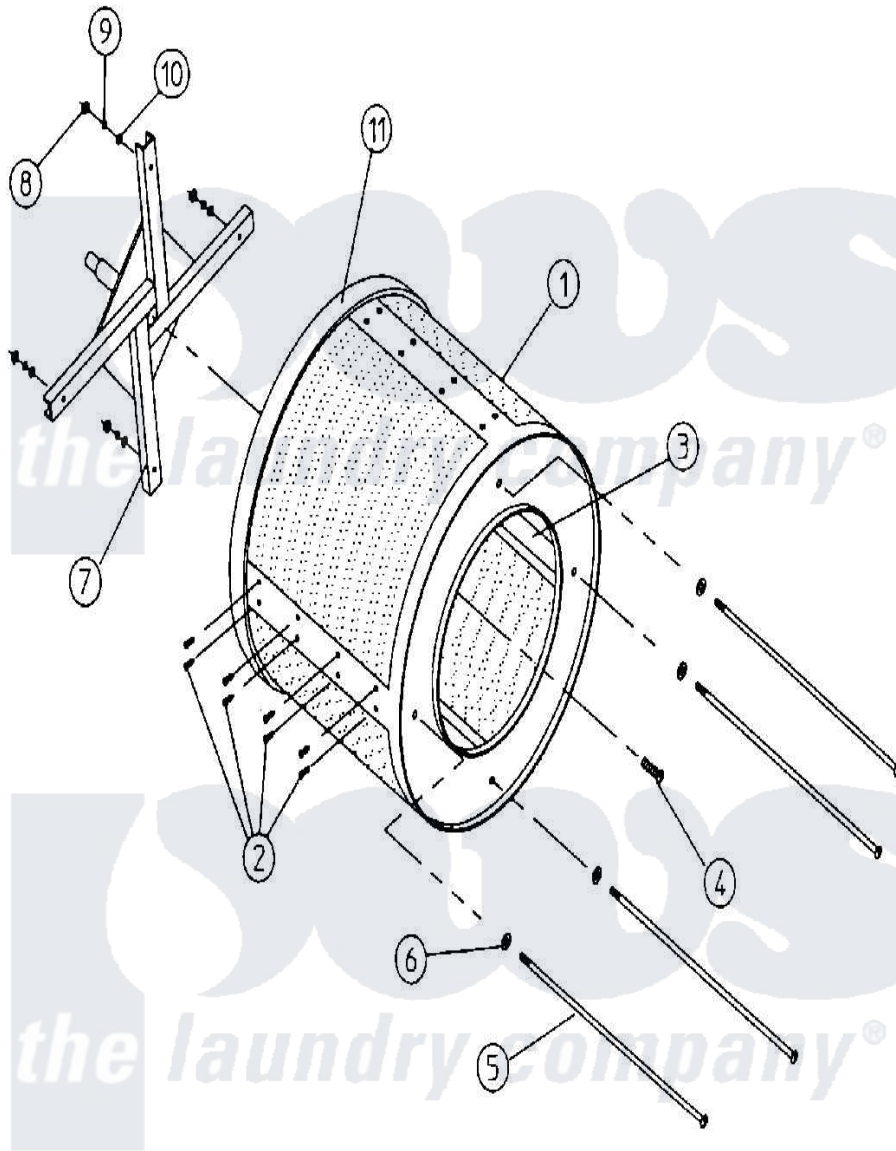

Maytag MDG75MNAWW 08 - TUMBLER & SUPPORT ASSEMBLY

MAN0309

Maytag [Commercial Maytag MDG75MNAWW Dryer Parts](#) Parts Diagram 08 - TUMBLER & SUPPORT ASSEMBLY
 Click on the part number to view part

Item	Original Part Number	Replaced By	Status	Part Description
000	W10124350		Not Available	ORDER PARTS FROM AMERICAN DRYER CORP AT 508-678-9000
001	A800708	800708		65-75; Tumbler
"	A800816	800816		65-75; 1-3
"	A800819	800819		65-75; 1-3
"	A800857	W10149258		65-75 SS T
"	A800873	800873		65-75 1-3
"	A800876	800876		65-75; 1-3
002	A150309	W10146761		10-16 X 1
003	A301308	301308		75 Tumbler
"	A301408	301408		65 75 S
004	A150500		Not Available	SCREW, SOCKET BUTTON HD. (5/16-18" X 38 1/2")
005	A100905	100905		3 8-16 X 3
006	A153004	153004		3 8 X 1
007	A800613	800613		65-75 1 3

"	A800615	800615	60-65-75
008	A152005	152005	3 8-16 Hex
009	A153005	153005	3 8 Split
010	A153004	153004	3 8 X 1
011	A116000	W10146664	Felt Colla
"	A401010	401010	3M 847 CO