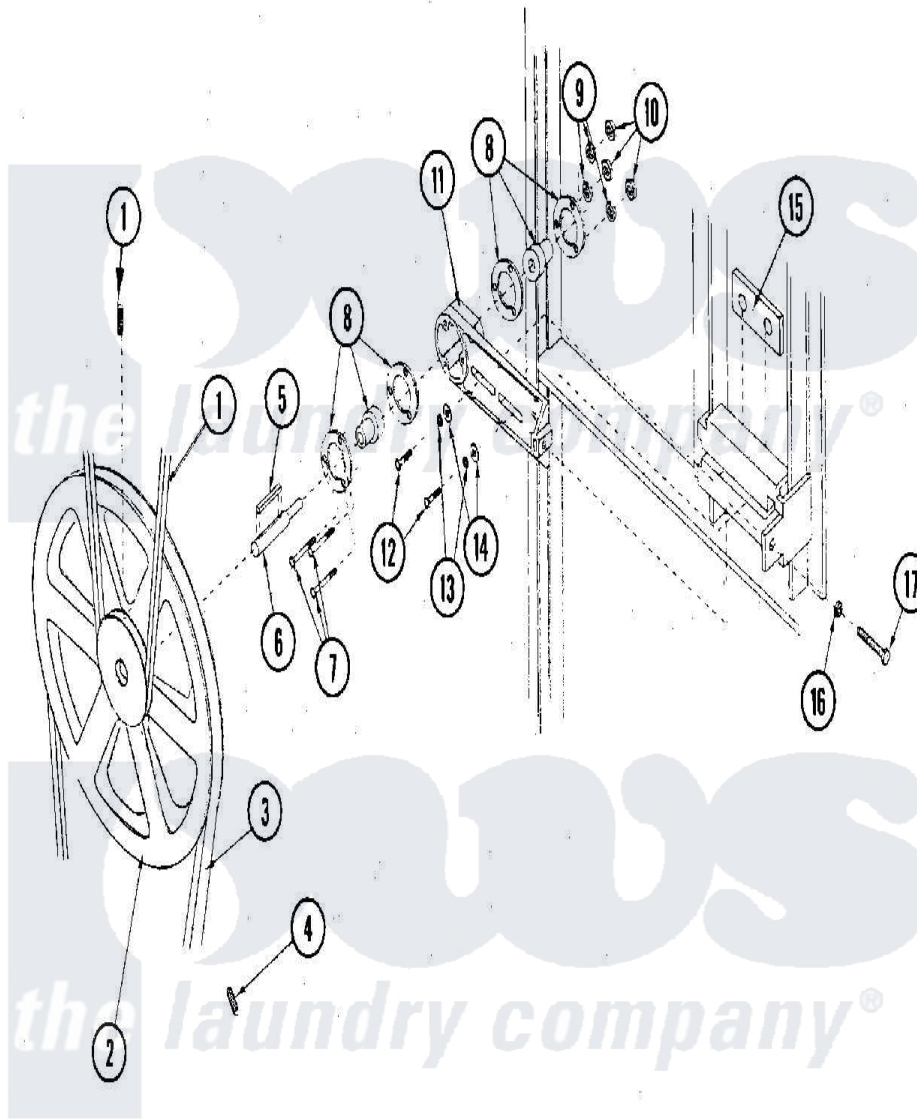

Maytag MDG75MNAWW 09 - IDLER BEARING ASSEMBLY

Maytag [Commercial Maytag MDG75MNAWW Dryer Parts](#) Parts Diagram 09 - IDLER BEARING ASSEMBLY
 Click on the part number to view part

| Item | Original Part Number | Replaced By | Status | Part Description |
|------|-------------------------|---------------------------|---------------|--|
| 000 | W10124350 | | Not Available | ORDER PARTS FROM AMERICAN DRYER CORP AT 508-678-9000 |
| 001 | A100106 | 100106 | | Belt |
| 002 | A101140 | W10146634 | | 14 X 3 C |
| 003 | A100114 | A61 | | Multiplus Dual Brand V Belt |
| " | A100117 | | Not Available | 4L620 "V" BELT (TO IDLER ASSY) |
| 004 | A154301 | 154301 | | 5 16-18 X |
| 005 | A100705 | 100705 | | 3 16 X 3 |
| 006 | A301850 | | | SHAFT, IDLER (5/8" X 3/4") |
| 007 | A150529 | 150529 | | 1 4-20 X 2 |
| 008 | A880214 | W10147981 | | 5 8 FLANG |
| 009 | A153007 | 153007 | | 1 4 Split |
| 010 | A152002 | 152002 | | 1 4-20 Hex |
| 011 | A801007 | | | (COMPLETE) (INCLUDES No.5-17) |
| " | NLA | | Not Available | IDLER BEARING ASSEMBLY |

| | | | |
|-----|---------|-------------------------|------------|
| 012 | A150617 | 150617 | 3 8-16 X 1 |
| 013 | A153005 | 153005 | 3 8 Split |
| 014 | A153004 | 153004 | 3 8 X 1 |
| 015 | A801009 | 801009 | Idler Squa |
| 016 | A152004 | 8182933 | Nut, Hex |
| 017 | A150509 | 150509 | 5 16-18 X |