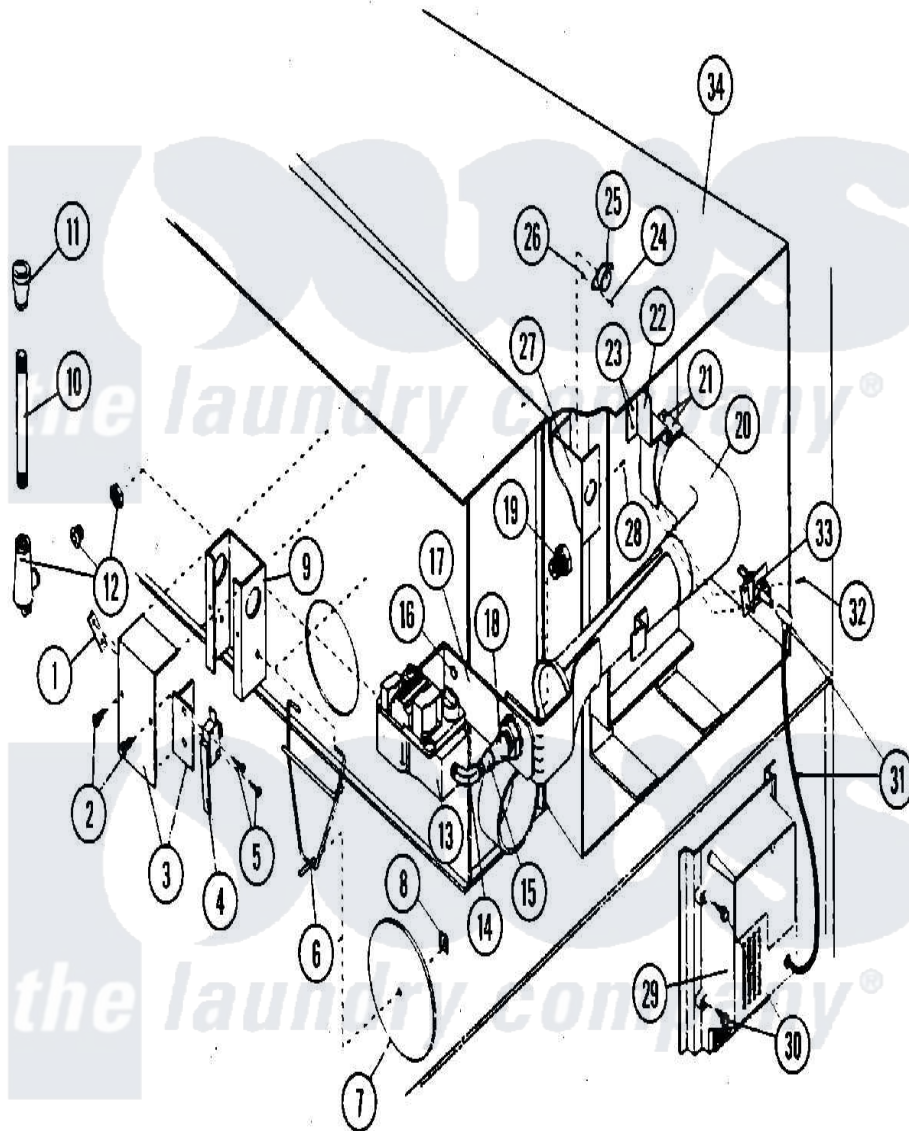

Maytag MDG75MNAWW 12 - BURNER ASSEMBLY (PROD. PRIOR 3/1/99)

Maytag Commercial Maytag MDG75MNAWW Dryer Parts Parts Diagram 12 - BURNER ASSEMBLY (PROD. PRIOR 3/1/99)

Click on the part number to view part

Item	Original Part Number	Replaced By	Status	Part Description
000	W10124350		Not Available	ORDER PARTS FROM AMERICAN DRYER CORP AT 508-678-9000
001	A154004	154004		Tinnerman
002	A150309	W10146761		10-16 X 1
003	A802799	802799		Sail Sw.bo
004	A122200	122200		Sail Switch
005	A150303	150303		4 X 3 4 P
006	A105500	W10146641		Std Sail S
007	A319202	W10146866		Sail Switch
008	A154002	154002		1 8 Push O
009	A802800	802800		Sail Switch
"	A802801	802801		Sail Switch
010	A142812	142812		1 2 X 3 Ni
011	A143000	143000		1 2 X 3 4
012	A881367	W10148314		1 2 Un