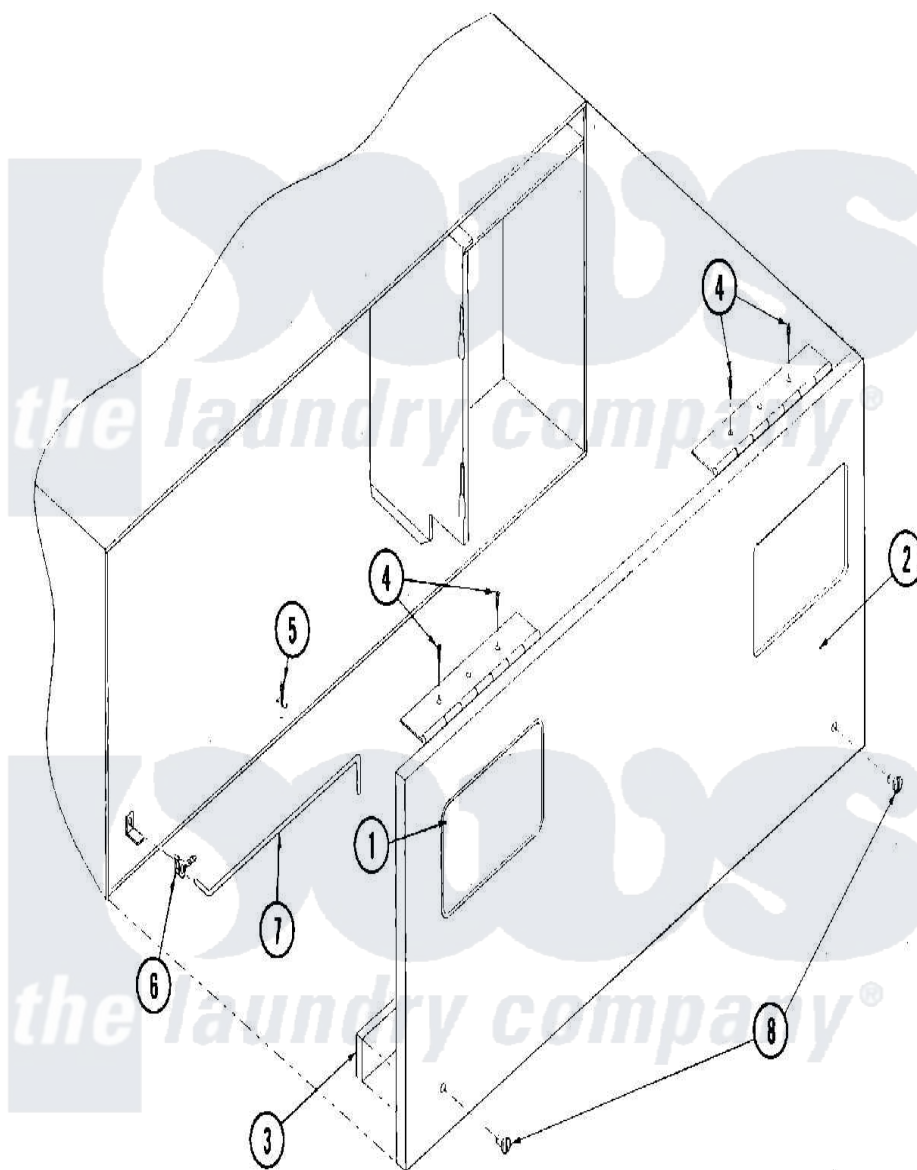

**Maytag MDG75MNAWW 13 - CONTROL DOOR ASY.(PROD 7/13/98 & AFTER)**

Maytag Commercial Maytag MDG75MNAWW Dryer Parts Parts Diagram 13 - CONTROL DOOR ASY.(PROD 7/13/98 & AFTER)

Click on the part number to view part

Item	Original Part Number	Replaced By	Status	Part Description
000	W10124350		Not Available	ORDER PARTS FROM AMERICAN DRYER CORP AT 508-678-9000
001	A112343	<a href="#">112343</a>		Maytag Log
"	A870011	<a href="#">W10147884</a>		Logo Doubl
002	A881045	<a href="#">W10148153</a>		Ad-81 Cont
003	A117604	<a href="#">117604</a>		1 8 Thk X
004	A150300	<a href="#">5307527001</a>		Switch
005	A102603	<a href="#">102603</a>		Richco Con
006	A102601		Not Available	CLIP, RETAINER (CONTROL DOOR ROD)
007	A102502	<a href="#">102502</a>		12.625 Con
008	A160005		Not Available	LATCH, SPRING TURN (2-PIECE) (CHECK LABEL ON COMPUTER CHIP)