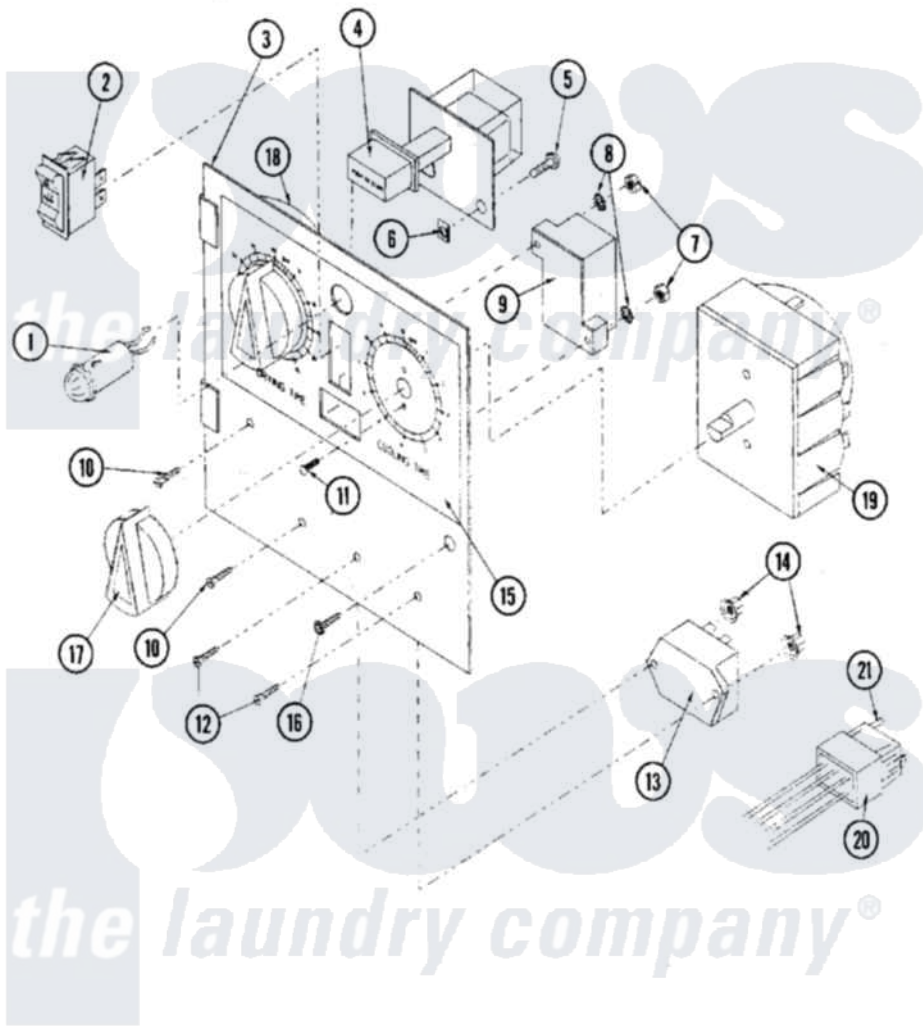

Maytag MDG75MNAWW 14 - CONTROL PANEL ASSEMBLY (MNAW)

Maytag [Commercial Maytag MDG75MNAWW Dryer Parts](#) Parts Diagram 14 - CONTROL PANEL ASSEMBLY (MNAW)
 Click on the part number to view part

Item	Original Part Number	Replaced By	Status	Part Description
000	W10124350		Not Available	ORDER PARTS FROM AMERICAN DRYER CORP AT 508-678-9000
001	A123005	W10146718		Red Indica
002	A122400	W10146713		Rocker Swi
003	A800051	W10146957		Dual Timer
"	A824015	824015		Universal
004	A131917	W10146733		Push-To-St
005	A150207	150207		10-24 X 1
006	A154001	154001		10-24 Spee
007	A152000	152000		6-32 HEX N
008	A153010	153010		6 Internal
009	A120730		Not Available	BLOCK, TERMINAL (30 POS)
010	A150002	150002		6-32 X 1
011	A150110	150110		8-32 X 1 4
012	A150001	150001		6-32 X 1 2
013	A131931	W10146734		Relay- Spd

014	A151000	WH12X195	Switch Assembly
015	A112050		LABEL (DUAL TIMER)
016	A150309	W10146761	10-16 X 1
017	A124103	124103	RC-175 Arr
018	A124025	Not Available	TIMER (60 MIN)
"	A824288	824288	Ad-15-75-M
019	A124030	Not Available	TIMER (15 MIN)
020	A122602	122602	9 Pin Cmnl
021	A122700	122700	MNL Pin S
022	A122801	W10146716	Mate-N-Loc