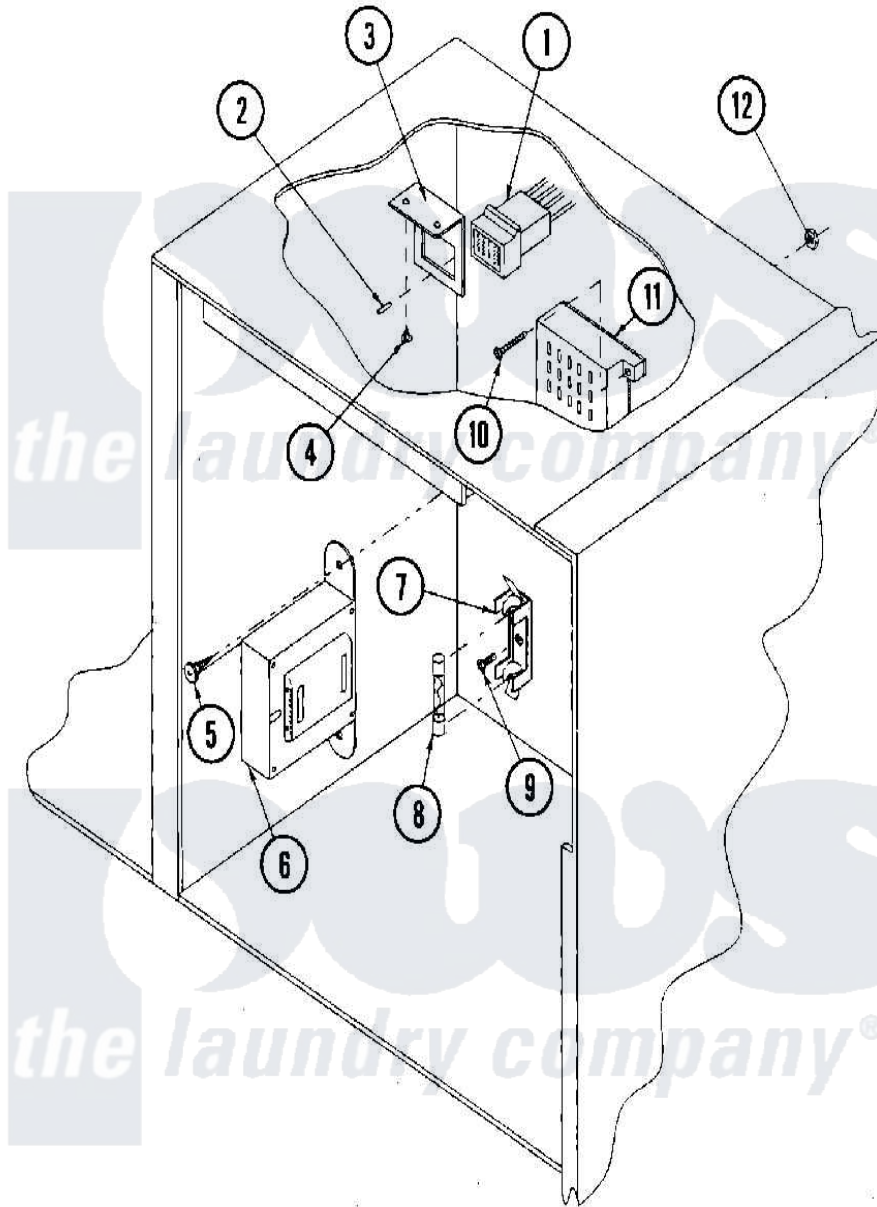

Maytag MDG75MNAWW 15 - CONTROL BOX ASSEMBLY (MN)

Maytag Commercial Maytag MDG75MNAWW Dryer Parts Parts Diagram 15 - CONTROL BOX ASSEMBLY (MN)
 Click on the part number to view part

Item	Original Part Number	Replaced By	Status	Part Description
000	W10124350		Not Available	ORDER PARTS FROM AMERICAN DRYER CORP AT 508-678-9000
001	A122603	122603		9 Pin Socket
002	A122701	122701		MNL Socket
"	A122801	W10146716		Mate-N-Loc
003	A315010	315010		Door Outer Half White
004	A150300	5307527001		Switch
005	A150300	5307527001		Switch
006	A132070	132070		115 208 24
007	A136008	136008		Fuse Block
008	A136057	W10146739		0.5 A 250
009	A150301	150301		8-18 X 7
010	A150002	150002		6-32 X 1
011	A120715	W10146700		30 Pos Ter
012	A151000	WH12X195		Switch Assembly