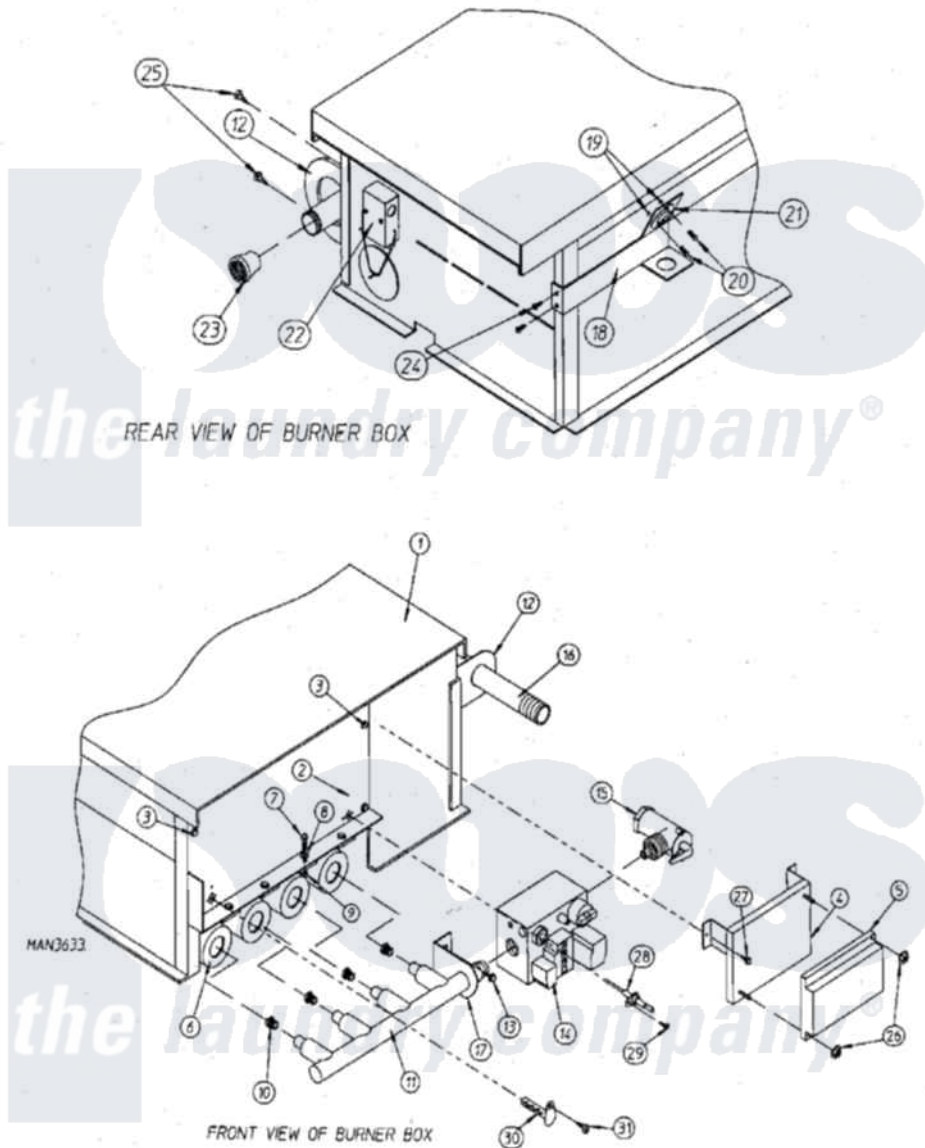

Maytag MDG75MNAWW 18 - BURNER ASSEMBLY (PROD. 3/2/99-2/28/00)

Maytag [Commercial Maytag MDG75MNAWW Dryer Parts](#) Parts Diagram 18 - BURNER ASSEMBLY (PROD. 3/2/99-2/28/00)

[Click on the part number to view part](#)

Item	Original Part Number	Replaced By	Status	Part Description
001	A881231	W10148243		AD75-MI75-
"	A881781	W10148475		75ml Natur
"	A881784	881784		ADG-75ml L
"	W10124350		Not Available	ORDER PARTS FROM AMERICAN DRYER CORP AT 508-678-9000
002	A318041	318041		ADG-75ml H
003	A150309	W10146761		10-16 X 1
004	A810029	810029		Fenwal Mod
005	A881797	W10148484		Hsi Module
006	A141105	W10146749		Large Gas
007	A150103	150103		8-32 X 3 4
008	A153000	153000		8 SAE WAS
009	A151001	W10146764		8-32 Pal N
010	A140804	140804		Burner Ori
"	A140820	140820		Burner Ori

011	A141210	141210		3 4 4-Por
012	A318700	W10146865		SM Burner
013	A150300	5307527001		Switch
014	A128927		Not Available	VALVE, GAS (REDUNDANT) (1/2" 24 VAC, NATURAL GAS)
"	A140411		Not Available	CONVERSION KIT (1/2" 24 VAC GAS VALVE (L.P.) W/O ORIFICES
"	A880960	W10148110		1 2 24V D
015	A881367	W10148314		1 2 Un
016	A142809	W10146757		1 2 X 29 1
017	A323737	323737		Ad-81 Gas
018	A319704	WB4X122		Medallion
019	A151000	WH12X195		Switch Assembly
020	A150001	150001		6-32 X 1 2
021	A130201		Not Available	HI-LIMIT (330 DEG.)
022	W10124350		Not Available	REFER TO SAIL SWITCH ASY SEC.
023	A143000	143000		1 2 X 3 4
024	A150309	W10146761		10-16 X 1
025	A150309	W10146761		10-16 X 1
026	A151001	W10146764		8-32 Pal N
027	A150309	W10146761		10-16 X 1
028	A128921	W10146721		Hsi Flame
029	A150301	150301		8-18 X 7
030	A881597	W10148404		Hot Surface
031	A150309	W10146761		10-16 X 1