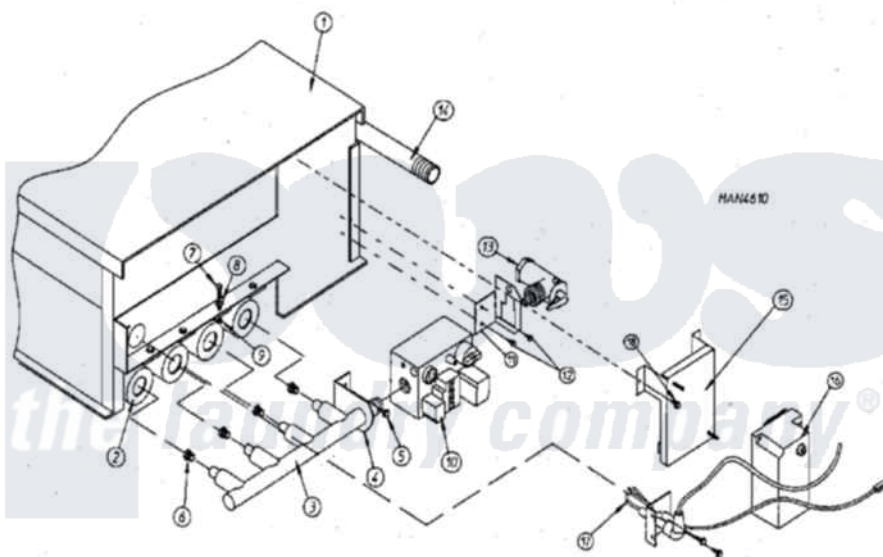

Maytag MDG75MNAWW 19 - BURNER ASSEMBLY (PROD. 3/1/00 AND AFTER)

REAR VIEW OF BURNER BOX

FRONT VIEW OF BURNER BOX

Maytag [Commercial Maytag MDG75MNAWW Dryer Parts](#) Parts Diagram 19 - BURNER ASSEMBLY (PROD. 3/1/00 AND AFTER)

[Click on the part number to view part](#)

Item	Original Part Number	Replaced By	Status	Part Description
001	A809696			Burner Assembly
"	A809697			Burner Assembly
"	A814832	814832		Ad-75V-758
"	A881231	W10148243		AD75-MI75-
"	W10124350		Not Available	ORDER PARTS FROM AMERICAN DRYER CORP AT 508-678-9000
002	A141105	W10146749		Large Gas
003	A141210	141210		3 4 4-Por
004	A323737	323737		Ad-81 Gas
005	A150300	5307527001		Switch
006	A140805	140805		Burner Ori
"	A140819	140819		Burner Ori
007	A150103	150103		8-32 X 3 4
008	A153000	153000		8 SAE WAS

009	A151001	W10146764		8-32 Pal N
010	A128927		Not Available	VALVE, GAS (REDUNDANT) (1/2" 24 VAC, NATURAL GAS)
"	A140411		Not Available	CONVERSION KIT (1/2" 24 VAC GAS VALVE (L.P.) W/O ORIFICES
"	A880960	W10148110		1 2 24V D
011	A318712	318712		320 330 43
012	A150309	W10146761		10-16 X 1
013	A142506	142506		1 2 X 1 2
"	A142600	142600		1 2 Black
"	A142707	142707		1 2 X 1 1
"	A318714	318714		Brkt For H
"	A881367	W10148314		1 2 Un
014	A142809	W10146757		1 2 X 29 1
015	A810030	810030		Mounting Plate-Lower
016	A128935		Not Available	DIRECT SPARK IGNITION MODULE
"	A128937		Not Available	MODULE (DSI)
"	A815724			Assembly, Bracket
017	A809309	W10147086		60 Ignitor
018	A150309	W10146761		10-16 X 1
019	A319704	WB4X122		Medallion
020	A151001	W10146764		8-32 Pal N
021	A150001	150001		6-32 X 1 2
022	A130201		Not Available	HI-LIMIT (330 DEG.)
023	A318700	W10146865		SM Burner
024	A143000	143000		1 2 X 3 4
025	A154004	154004		Tinnerman
026	A150309	W10146761		10-16 X 1
027	A802799	802799		Sail Sw.bo
028	A122200	122200		Sail Switch
"	A881706	881706		Ad-95 Sail
029	A150303	150303		4 X 3 4 P
030	A105500	W10146641		Std Sail S
031	A319202	W10146866		Sail Switch
032	A154002	154002		1 8 Push O