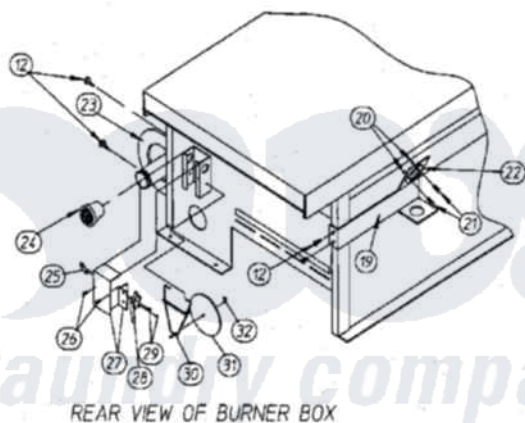

Maytag MDG75MNAWW 19 - BURNER ASSEMBLY (PROD. 3/1/00 AND AFTER)

REAR VIEW OF BURNER BOX

FRONT VIEW OF BURNER BOX

Maytag [Commercial Maytag MDG75MNAWW Dryer Parts](#) Parts Diagram 19 - BURNER ASSEMBLY (PROD. 3/1/00 AND AFTER)

[Click on the part number to view part](#)

Item	Original Part Number	Replaced By	Status	Part Description
001	A809696			Burner Assembly
"	A809697			Burner Assembly
"	A814832	814832		Ad-75V-758
"	A881231	W10148243		AD75-MI75-
"	W10124350		Not Available	ORDER PARTS FROM AMERICAN DRYER CORP AT 508-678-9000
002	A141105	W10146749		Large Gas
003	A141210	141210		3 4 4-Por
004	A323737	323737		Ad-81 Gas
005	A150300	5307527001		Switch
006	A140805	140805		Burner Ori
"	A140819	140819		Burner Ori
007	A150103	150103		8-32 X 3 4
008	A153000	153000		8 SAE WAS

009	A151001	W10146764		8-32 Pal N
010	A128927		Not Available	VALVE, GAS (REDUNDANT) (1/2" 24 VAC, NATURAL GAS)
"	A140411		Not Available	CONVERSION KIT (1/2" 24 VAC GAS VALVE (L.P.) W/O ORIFICES
"	A880960	W10148110		1 2 24V D
011	A318712	318712		320 330 43
012	A150309	W10146761		10-16 X 1
013	A142506	142506		1 2 X 1 2
"	A142600	142600		1 2 Black
"	A142707	142707		1 2 X 1 1
"	A318714	318714		Brkt For H
"	A881367	W10148314		1 2 Un
014	A142809	W10146757		1 2 X 29 1
015	A810030	810030		Mounting Plate-Lower
016	A128935		Not Available	DIRECT SPARK IGNITION MODULE
"	A128937		Not Available	MODULE (DSI)
"	A815724			Assembly, Bracket
017	A809309	W10147086		60 Ignitor
018	A150309	W10146761		10-16 X 1
019	A319704	WB4X122		Medallion
020	A151001	W10146764		8-32 Pal N
021	A150001	150001		6-32 X 1 2
022	A130201		Not Available	HI-LIMIT (330 DEG.)
023	A318700	W10146865		SM Burner
024	A143000	143000		1 2 X 3 4
025	A154004	154004		Tinnerman
026	A150309	W10146761		10-16 X 1
027	A802799	802799		Sail Sw.bo
028	A122200	122200		Sail Switch
"	A881706	881706		Ad-95 Sail
029	A150303	150303		4 X 3 4 P
030	A105500	W10146641		Std Sail S
031	A319202	W10146866		Sail Switch
032	A154002	154002		1 8 Push O