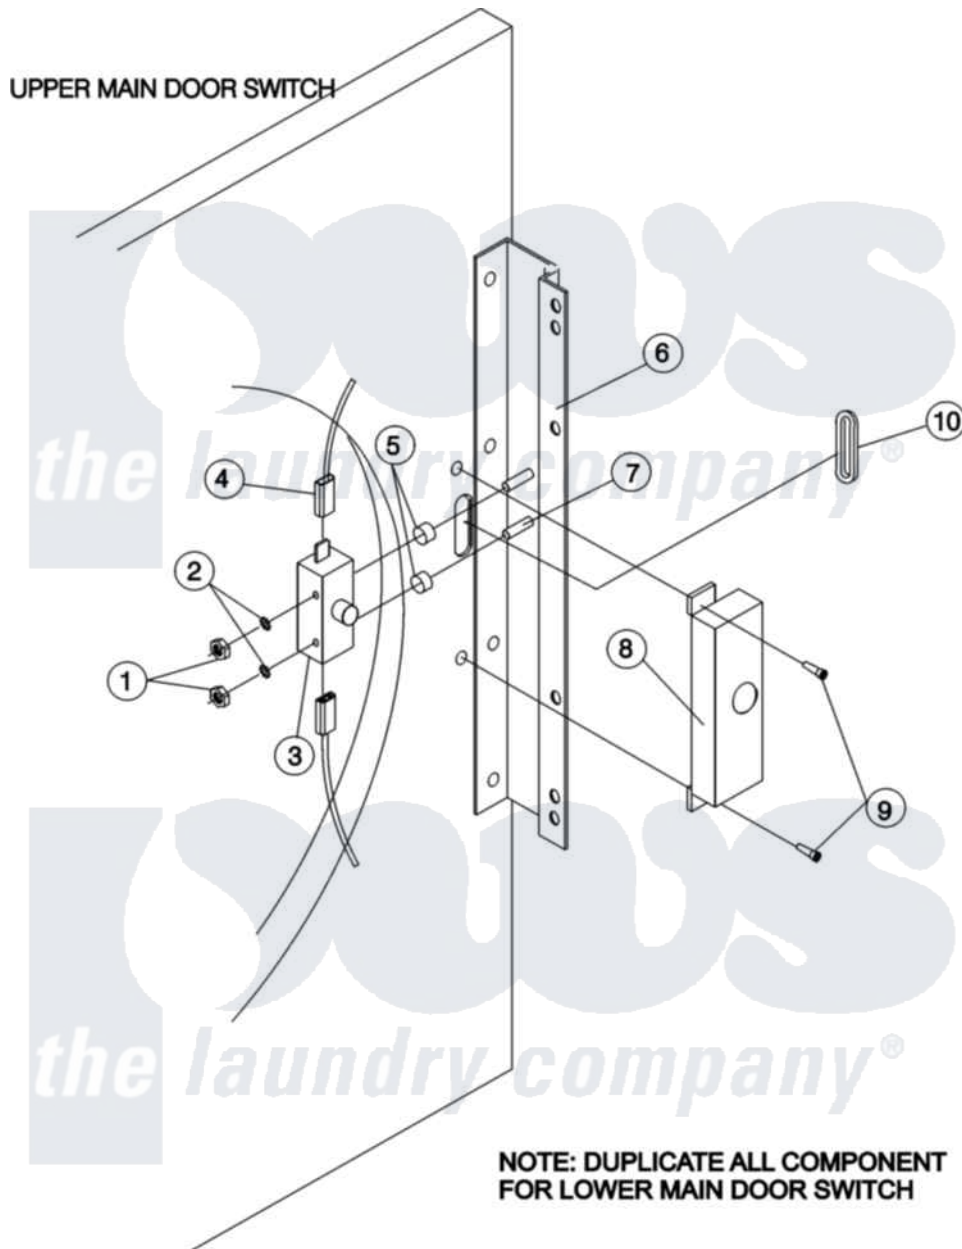

Maytag MDG75MNVWQ 05 - DOOR SWITCH

Maytag [Commercial Maytag MDG75MNVWQ Dryer Parts](#) Parts Diagram 05 - DOOR SWITCH
 Click on the part number to view part

Item	Original Part Number	Replaced By	Status	Part Description
000	A000000			Order Part From American Dryer Phone No.508-678-9000
001	A152013	152013		6-32 Hex N
002	A153008	153008		6 Split L
003	A137005	W10146741		SDS Door S
004	A121028	121028		1 4 X.032
005	A154281	154281		3 8 Stand
006	A801524		Not Available	BLACK DOOR HINGE
007	A153565	153565		6-32 X 1 S
008	A881246	W10148254		Main Door
009	A150201	150201		10-32 X 1
010	A121405	121405		Rubber Gro