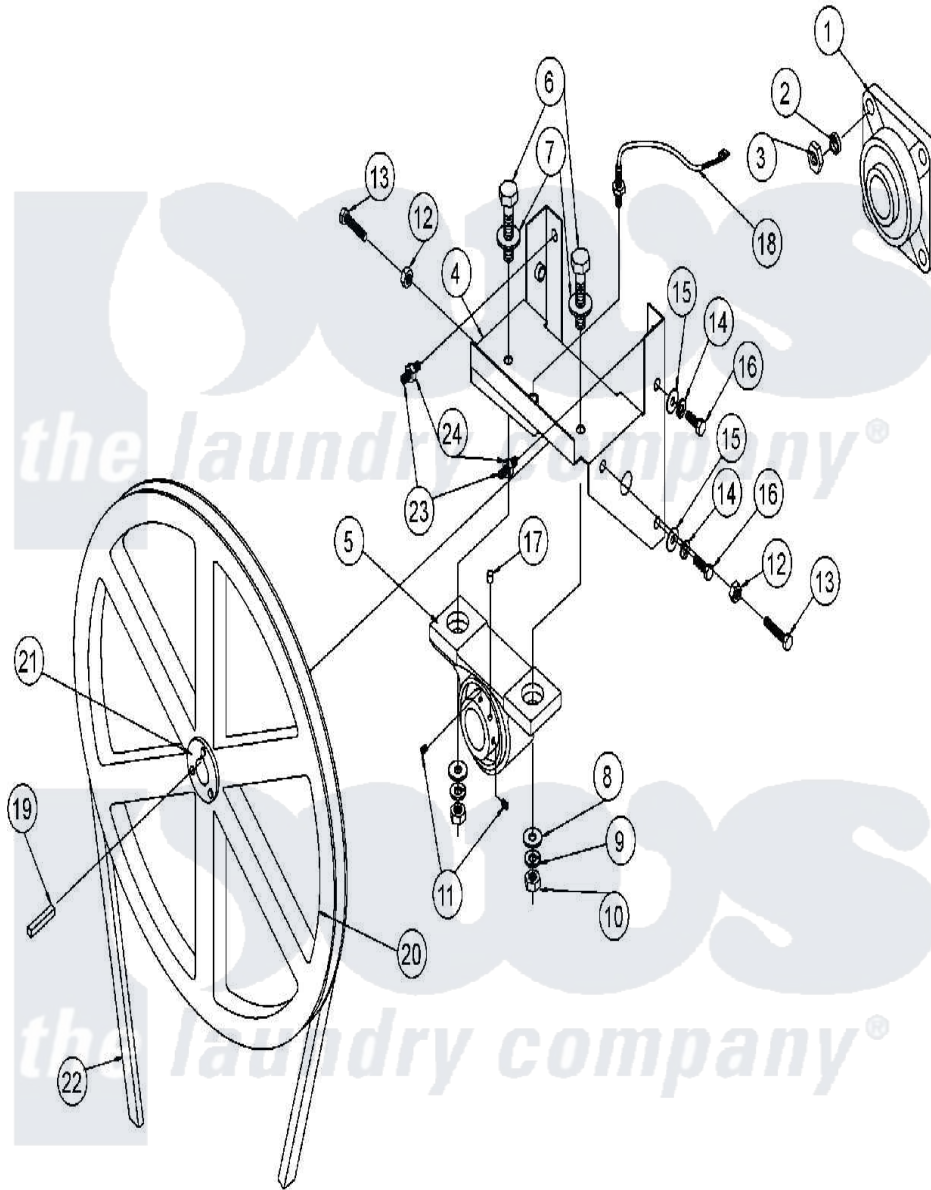

Maytag MDG75MNVWQ 10 - TUMBLER BEARING

Maytag Commercial Maytag MDG75MNVWQ Dryer Parts Parts Diagram 10 - TUMBLER BEARING
 Click on the part number to view part

Item	Original Part Number	Replaced By	Status	Part Description
000	A000000			Order Part From American Dryer Phone No.508-678-9000
001	A880220		Not Available	BEARING, FLANGE
002	A153025	153025		9 16 Lock
003	A152050	152050		9 16-12 He
004	A882543	882543		Tumbler PB be
"	A882545	882545		Tumbler PB be
005	A880202	W10147978		1 3 8 Pil
"	A880779	W10148037		1 3 8 PB
006	A150601	150601		3 8-16 X 2
007	A153004	153004		3 8 X 1
008	A153004	153004		3 8 X 1
009	A153005	153005		3 8 Split
010	A152005	152005		3 8-16 Hex
011	A154326		Not Available	SCREW, CONE POINT SET (No.5/16-24 X 3/8")
012	A152004	8182933		Nut, Hex

013	A150621	150621	5 16-18 X
014	A153002	8182939	Washer, Lock
015	A153004	153004	3 8 X 1
016	A150501	150501	5 16-18 X
017	A102120	170608	.25 X .25
018	A824807	824807	Rotational
019	A100735	100735	50-65-75 S
020	A101100	Not Available	PULLEY, 18" (NON-REVERSING)
021	A101110	101110	L X 1 Bus
022	A100108	W10146555	5I680 Belt
023	A150610	150610	5 16-18 X
024	A152004	8182933	Nut, Hex