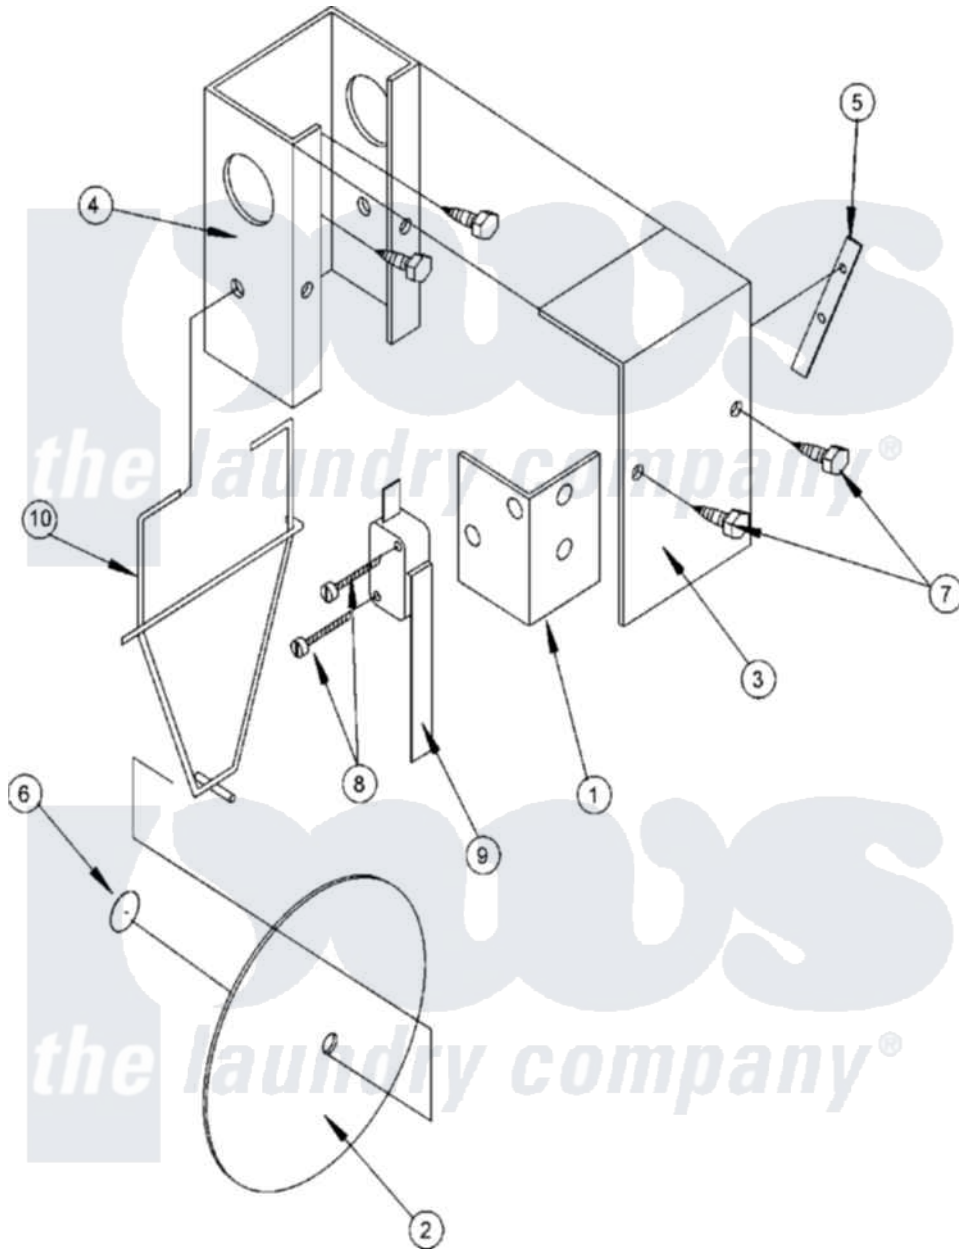

Maytag MDG75MNVWQ 13 - SAIL SWITCH

Maytag Commercial Maytag MDG75MNVWQ Dryer Parts Parts Diagram 13 - SAIL SWITCH
 Click on the part number to view part

Item	Original Part Number	Replaced By	Status	Part Description
000	A000000			Order Part From American Dryer Phone No.508-678-9000
001	A319203		Not Available	BRACKET, SAIL SWITCH MOUNTING
002	A319202	W10146866		Sail Switch
003	A319201	319201		Sailswitch
004	A802800	802800		Sail Switch
005	A154004	154004		Tinnerman
006	A154002	154002		1 8 Push O
007	A150309	W10146761		10-16 X 1
008	A150303	150303		4 X 3 4 P
009	A122200	122200		Sail Switch
"	A881706	881706		Ad-95 Sail
010	A105500	W10146641		Std Sail S