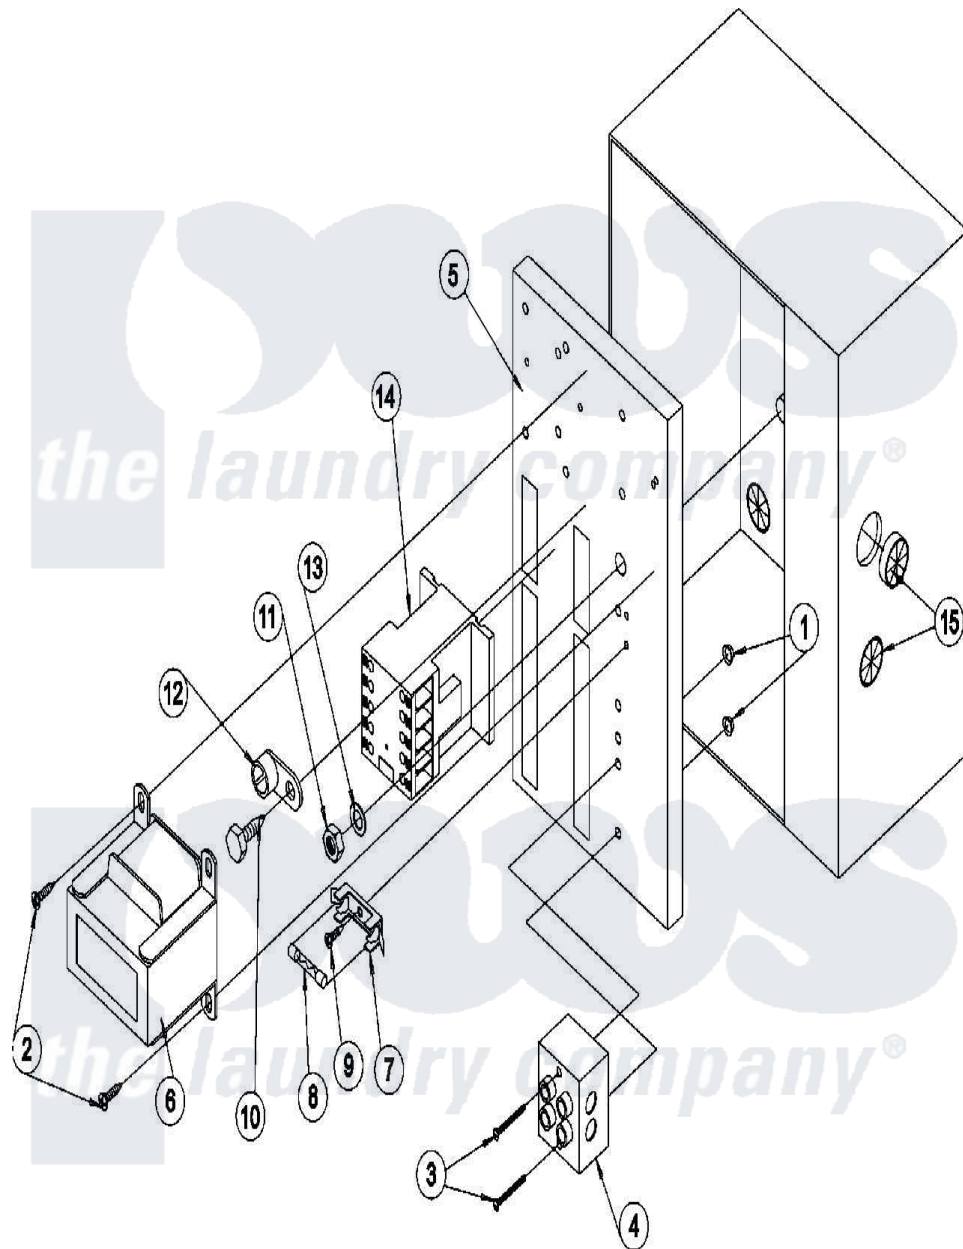

Maytag MDG75MNVWQ 15 - REAR ELECTRIC PANEL

Maytag [Commercial Maytag MDG75MNVWQ Dryer Parts](#) Parts Diagram 15 - REAR ELECTRIC PANEL
 Click on the part number to view part

Item	Original Part Number	Replaced By	Status	Part Description
000	A000000			Order Part From American Dryer Phone No.508-678-9000
001	A151000	WH12X195		Switch Assembly
002	A150300	5307527001		Switch
003	A150008	150008		6-32 X 1 1
004	A120716	8191125		Footlevel
005	A322817			Plate, Back
"	A882662			Panel, Rear Elec. Complete
006	A882652	W10148697		Ad-25-30-5
007	A136008	136008		Fuse Block
008	A136049	136049		0.75A 25
009	A150301	150301		8-18 X 7
010	A150297	150297		10x1 2 He
011	A152004	8182933		Nut, Hex
012	A121010	121010		14-4 Termi
013	A153002	8182939		Washer, Lock
014	A132459	132459		Abb Non-Re