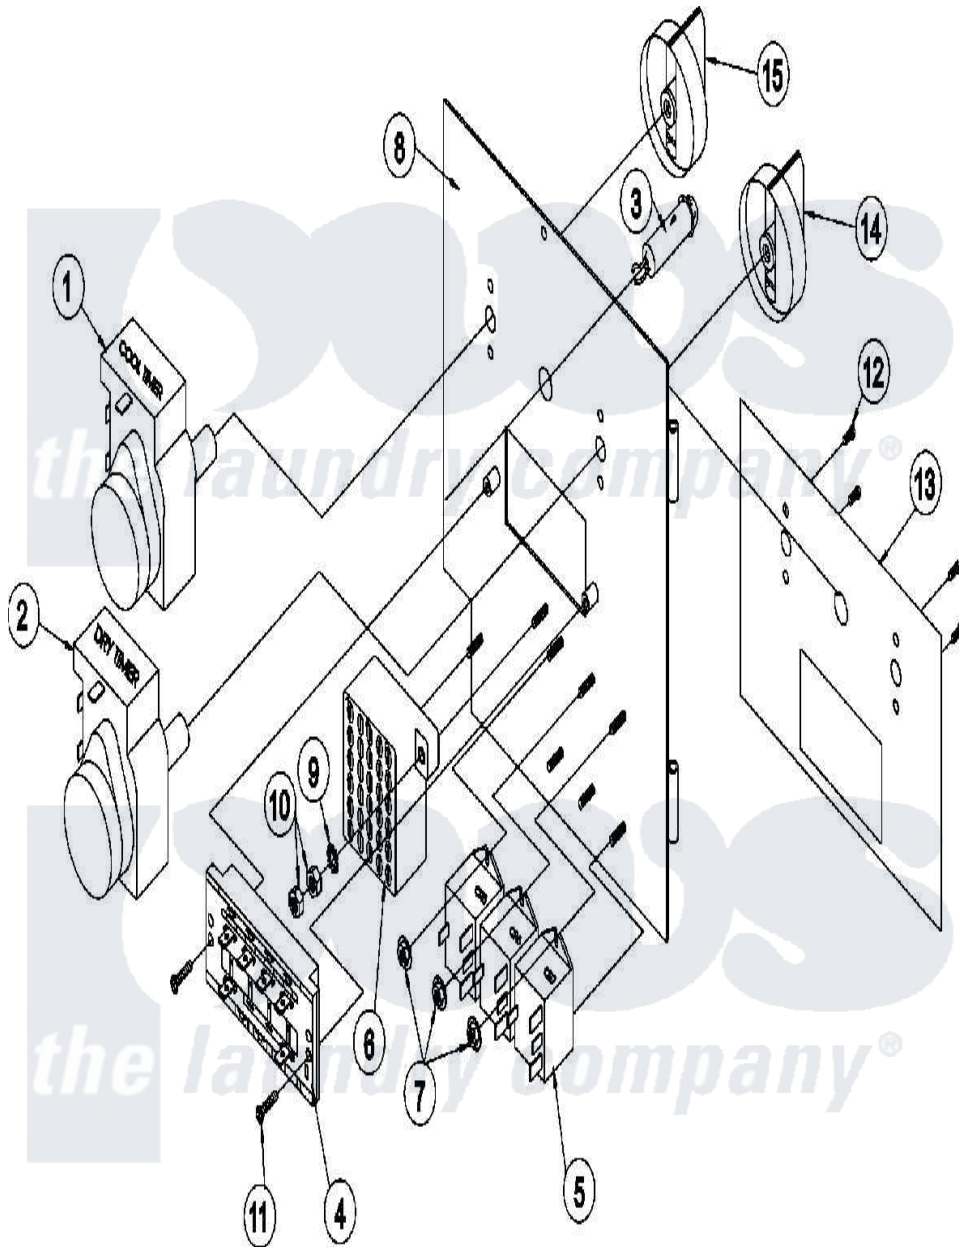

Maytag MDG75MNVWQ 18 - DUAL TIMER CONTROLS

Maytag [Commercial Maytag MDG75MNVWQ Dryer Parts](#) Parts Diagram 18 - DUAL TIMER CONTROLS
 Click on the part number to view part

Item	Original Part Number	Replaced By	Status	Part Description
000	A000000			Order Part From American Dryer Phone No.508-678-9000
001	A124030		Not Available	TIMER (15 MIN)
002	A124025		Not Available	TIMER (60 MIN)
003	A824175	824175		Dt Panel J1a
004	A122301	W10146712		Tap Touch
005	A131932	W10146735		Relay Spst
006	A120730		Not Available	BLOCK, TERMINAL (30 POS)
007	A151000	WH12X195		Switch Assembly
008	A850392	W10147685		Main Line
"	A882903	882903		Dual Timer
009	A153010	153010		6 Internal
010	A152000	152000		6-32 HEX N
011	A150207	150207		10-24 X 1
012	A150110	150110		8-32 X 1 4
013	A112563	112563		Dual Timer
014	A124104	124104		Pure Touch