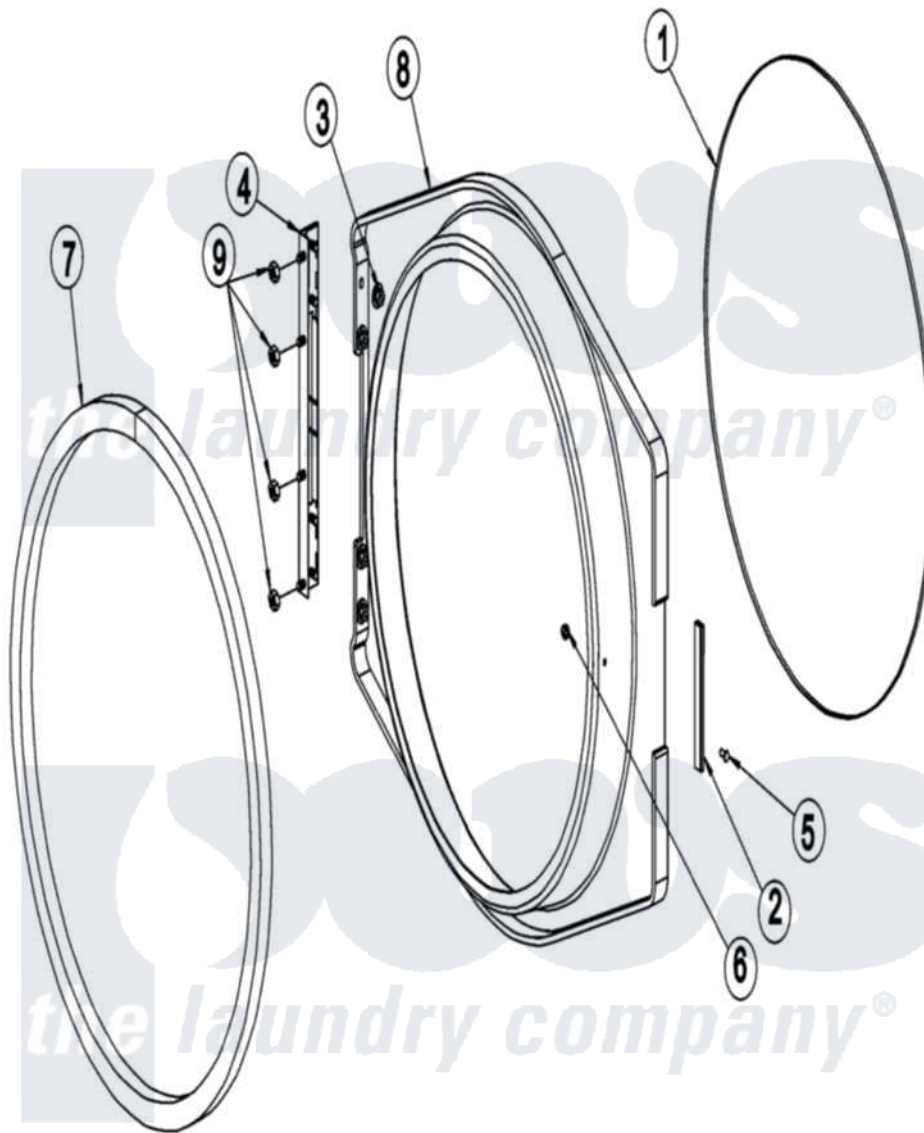

Maytag MDG75MNVWW 06 - MAIN DOOR

Maytag [Commercial Maytag MDG75MNVWW Dryer Parts](#) Parts Diagram 06 - MAIN DOOR
 Click on the part number to view part

Item	Original Part Number	Replaced By	Status	Part Description
000	A000000			Order Part From American Dryer Phone No.508-678-9000
001	A102210	102210		20 7 16 D
"	A170731	170731		10.3 Oz BL
002	A102328	102328		37 64 Wide
003	A152014	152014		1 4-20 Ser
004	A801524		Not Available	BLACK DOOR HINGE
005	A150120	150120		10-32 x 7 16
006	A151010	151010		10-32 Hi-C
007	A102349		Not Available	GASKET, DOOR (69 1/2")
008	A882991	W10148763		Formed Bla
009	A152014	152014		1 4-20 Ser