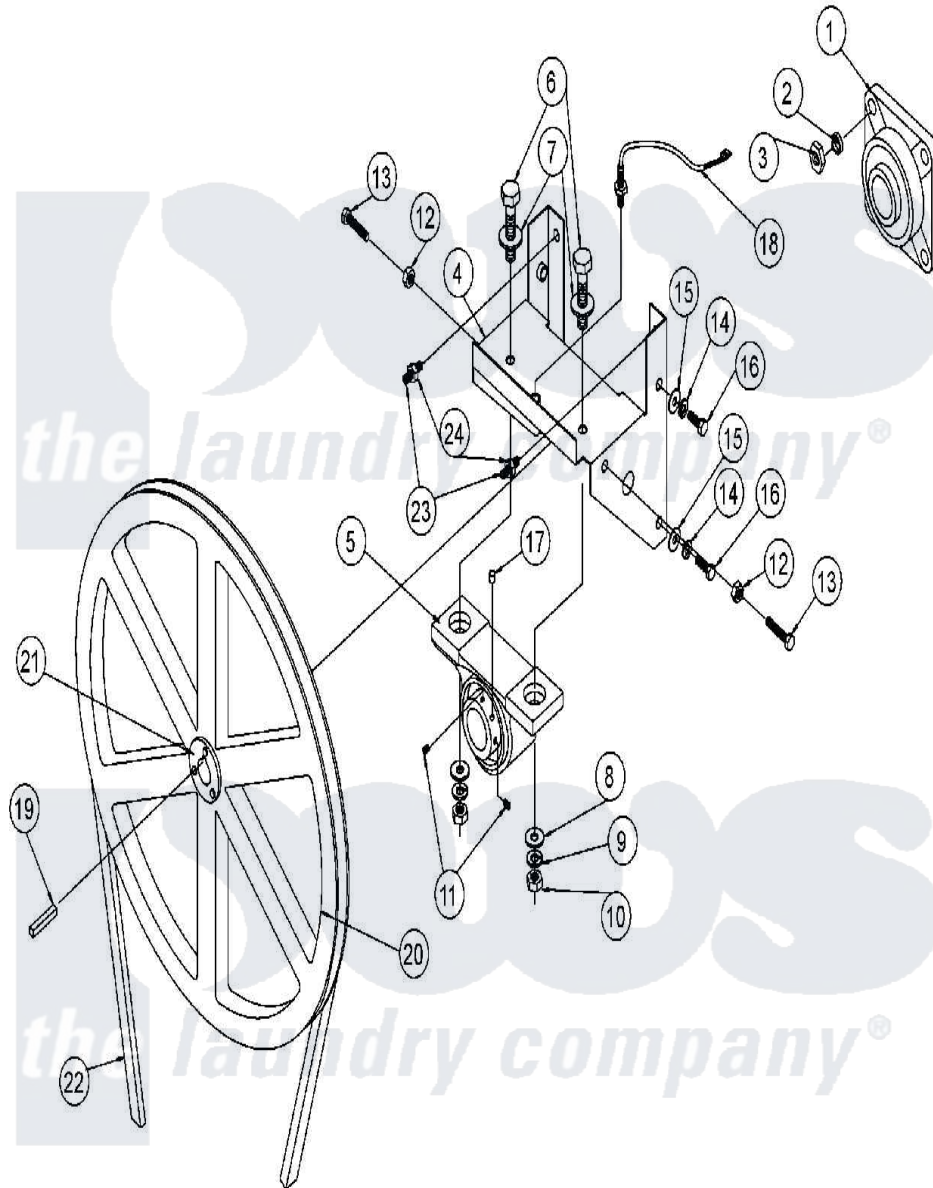

Maytag MDG75MNVWW 10 - TUMBLER BEARING

Maytag Commercial Maytag MDG75MNVWW Dryer Parts Parts Diagram 10 - TUMBLER BEARING
 Click on the part number to view part

| Item | Original Part Number | Replaced By | Status | Part Description |
|------|-------------------------|---------------------------|---------------|--|
| 000 | A000000 | | | Order Part From American Dryer Phone No.508-678-9000 |
| 001 | A880220 | | Not Available | BEARING, FLANGE |
| 002 | A153025 | 153025 | | 9 16 Lock |
| 003 | A152050 | 152050 | | 9 16-12 He |
| 004 | A882543 | 882543 | | Tumbler PB be |
| " | A882545 | 882545 | | Tumbler PB be |
| 005 | A880202 | W10147978 | | 1 3 8 Pil |
| " | A880779 | W10148037 | | 1 3 8 PB |
| 006 | A150601 | 150601 | | 3 8-16 X 2 |
| 007 | A153004 | 153004 | | 3 8 X 1 |
| 008 | A153004 | 153004 | | 3 8 X 1 |
| 009 | A153005 | 153005 | | 3 8 Split |
| 010 | A152005 | 152005 | | 3 8-16 Hex |
| 011 | A154326 | | Not Available | SCREW, CONE POINT SET (No.5/16-24 X 3/8") |
| 012 | A152004 | 8182933 | | Nut, Hex |

| | | | |
|-----|---------|---------------------------|-----------------------------|
| 013 | A150621 | 150621 | 5 16-18 X |
| 014 | A153002 | 8182939 | Washer, Lock |
| 015 | A153004 | 153004 | 3 8 X 1 |
| 016 | A150501 | 150501 | 5 16-18 X |
| 017 | A102120 | 170608 | .25 X .25 |
| 018 | A824807 | 824807 | Rotational |
| 019 | A100735 | 100735 | 50-65-75 S |
| 020 | A101100 | Not Available | PULLEY, 18" (NON-REVERSING) |
| 021 | A101110 | 101110 | L X 1 Bus |
| 022 | A100108 | W10146555 | 5I680 Belt |
| 023 | A150610 | 150610 | 5 16-18 X |
| 024 | A152004 | 8182933 | Nut, Hex |