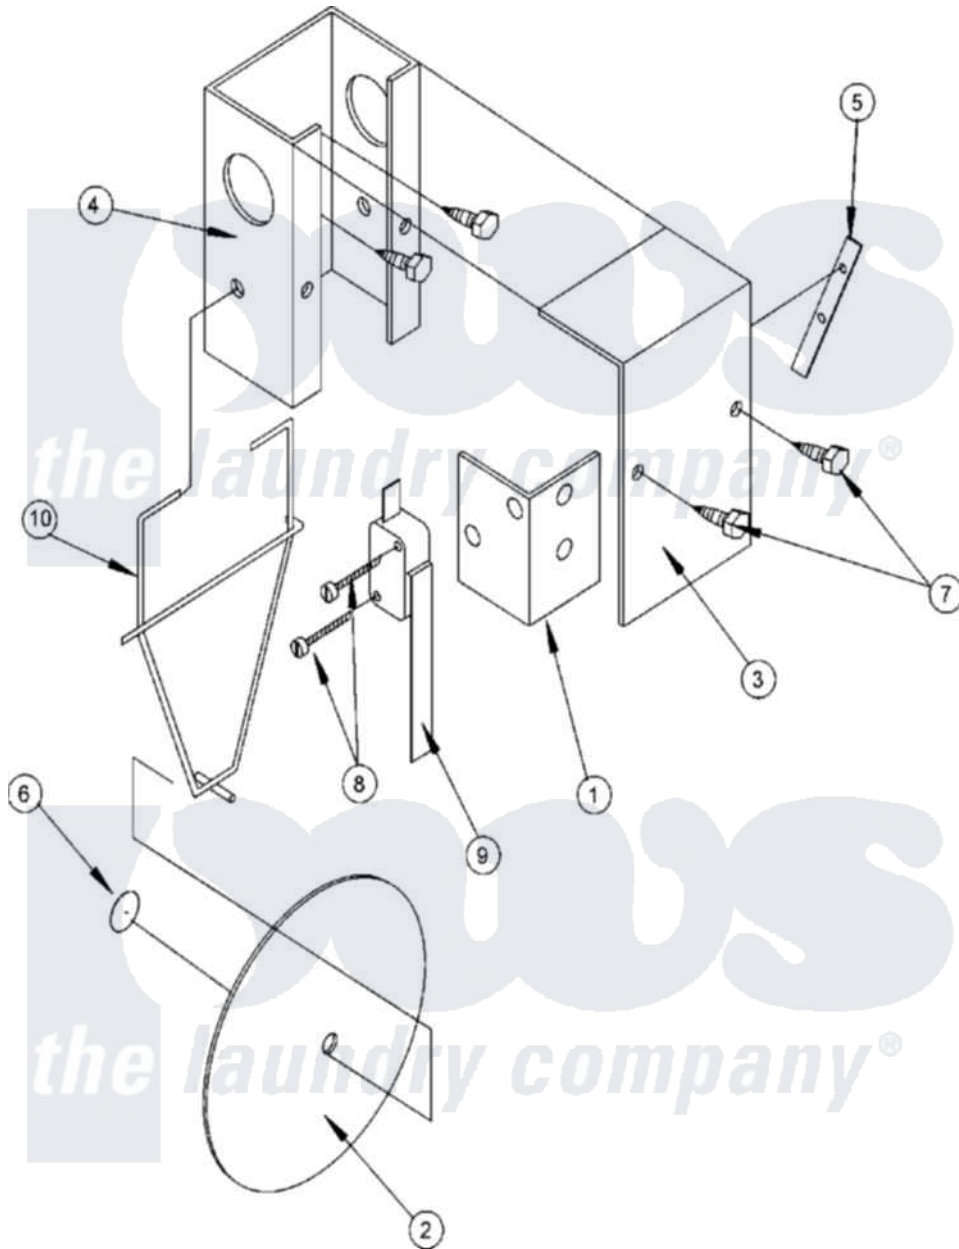

Maytag MDG75MNVWW 13 - SAIL SWITCH

Maytag [Commercial Maytag MDG75MNVWW Dryer Parts](#) Parts Diagram 13 - SAIL SWITCH
 Click on the part number to view part

Item	Original Part Number	Replaced By	Status	Part Description
000	A000000			Order Part From American Dryer Phone No.508-678-9000
001	A319203		Not Available	BRACKET, SAIL SWITCH MOUNTING
002	A319202	W10146866		Sail Switch
003	A319201	319201		Sailswitch
004	A802800	802800		Sail Switch
005	A154004	154004		Tinnerman
006	A154002	154002		1 8 Push O
007	A150309	W10146761		10-16 X 1
008	A150303	150303		4 X 3 4 P
009	A122200	122200		Sail Switch
"	A881706	881706		Ad-95 Sail
010	A105500	W10146641		Std Sail S