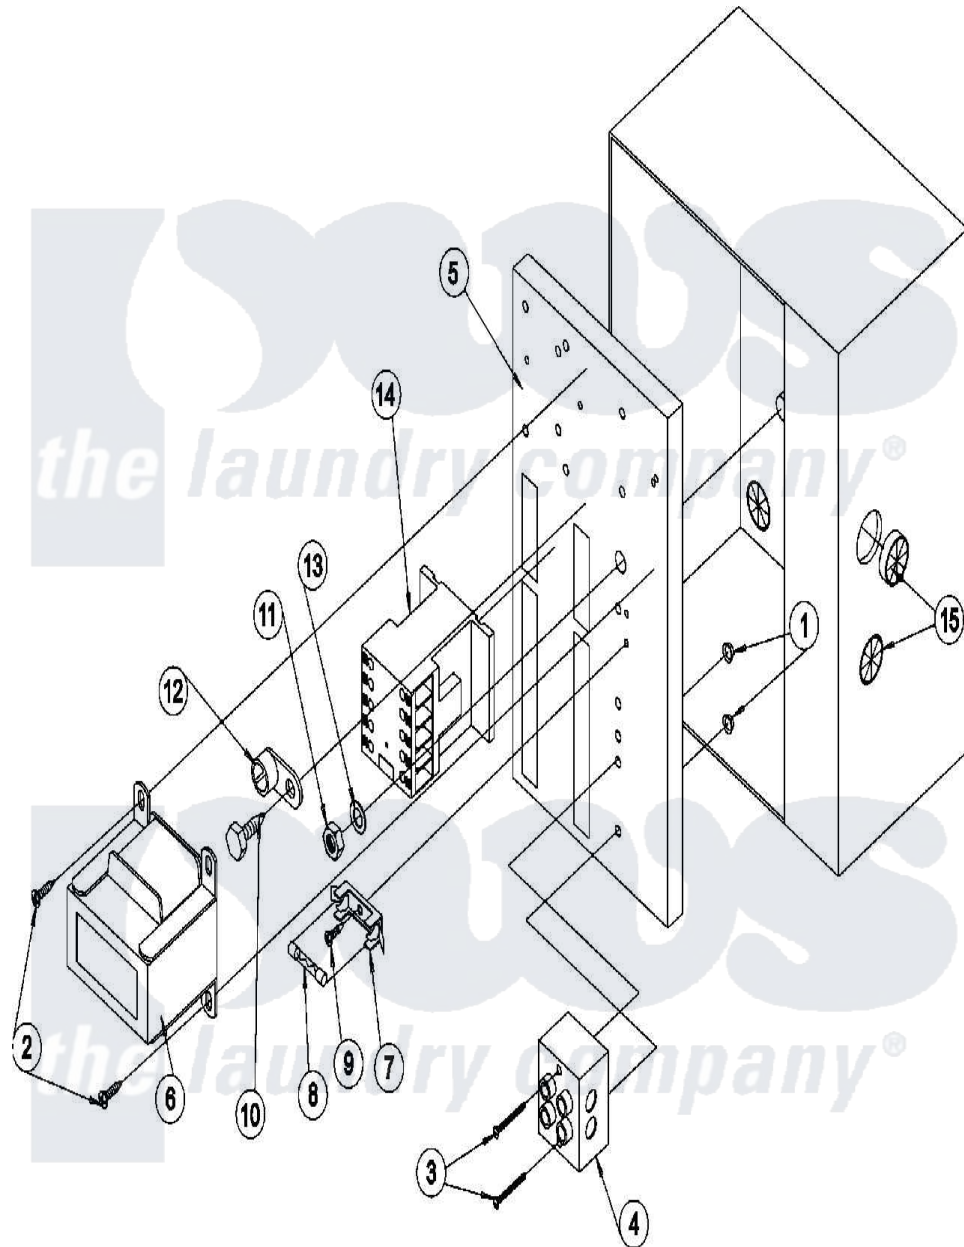

# Maytag MDG75MNVWW 15 - REAR ELECTRIC PANEL

Maytag Commercial Maytag MDG75MNVWW Dryer Parts Parts Diagram 15 - REAR ELECTRIC PANEL  
 Click on the part number to view part

Item	Original Part Number	Replaced By	Status	Part Description
000	<a href="#">A000000</a>			Order Part From American Dryer Phone No.508-678-9000
001	A151000	<a href="#">WH12X195</a>		Switch Assembly
002	A150300	<a href="#">5307527001</a>		Switch
003	A150008	<a href="#">150008</a>		6-32 X 1 1
004	A120716	<a href="#">8191125</a>		Footlevel
005	<a href="#">A322817</a>			Plate, Back
"	<a href="#">A882662</a>			Panel, Rear Elec. Complete
006	A882652	<a href="#">W10148697</a>		Ad-25-30-5
007	A136008	<a href="#">136008</a>		Fuse Block
008	A136049	<a href="#">136049</a>		0.75A 25
009	A150301	<a href="#">150301</a>		8-18 X 7
010	A150297	<a href="#">150297</a>		10x1 2 He
011	A152004	<a href="#">8182933</a>		Nut, Hex
012	A121010	<a href="#">121010</a>		14-4 Termi
013	A153002	<a href="#">8182939</a>		Washer, Lock
014	A132459	<a href="#">132459</a>		Abb Non-Re