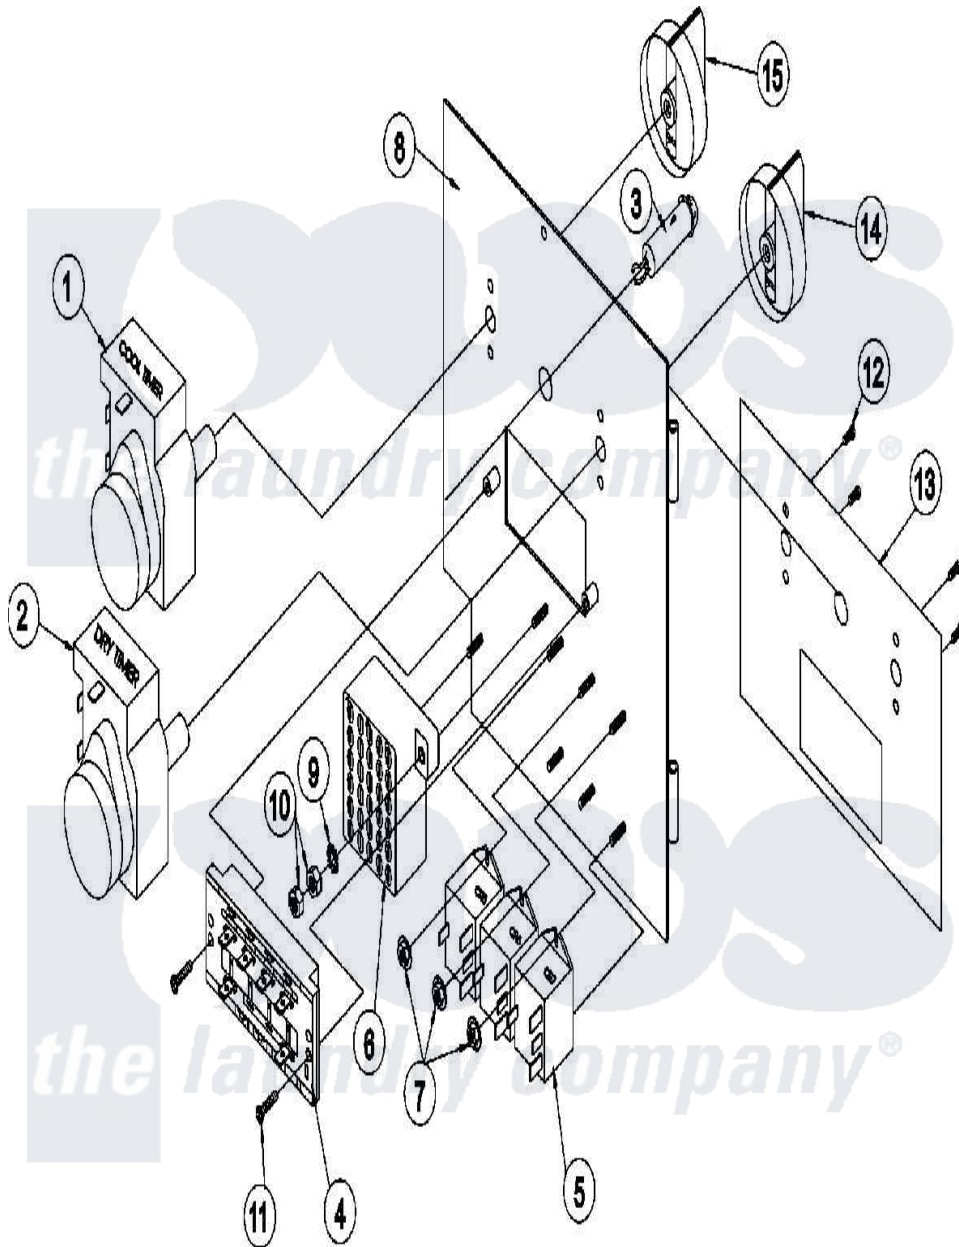

Maytag MDG75MNVWW 18 - DUAL TIMER CONTROLS

Maytag [Commercial Maytag MDG75MNVWW Dryer Parts](#) Parts Diagram 18 - DUAL TIMER CONTROLS
 Click on the part number to view part

Item	Original Part Number	Replaced By	Status	Part Description
000	A000000			Order Part From American Dryer Phone No.508-678-9000
001	A124030		Not Available	TIMER (15 MIN)
002	A124025		Not Available	TIMER (60 MIN)
003	A824175	824175		Dt Panel J1a
004	A122301	W10146712		Tap Touch
005	A131932	W10146735		Relay Spst
006	A120730		Not Available	BLOCK, TERMINAL (30 POS)
007	A151000	WH12X195		Switch Assembly
008	A850392	W10147685		Main Line
"	A882903	882903		Dual Timer
009	A153010	153010		6 Internal
010	A152000	152000		6-32 HEX N
011	A150207	150207		10-24 X 1
012	A150110	150110		8-32 X 1 4
013	A112563	112563		Dual Timer
014	A124104	124104		Pure Touch