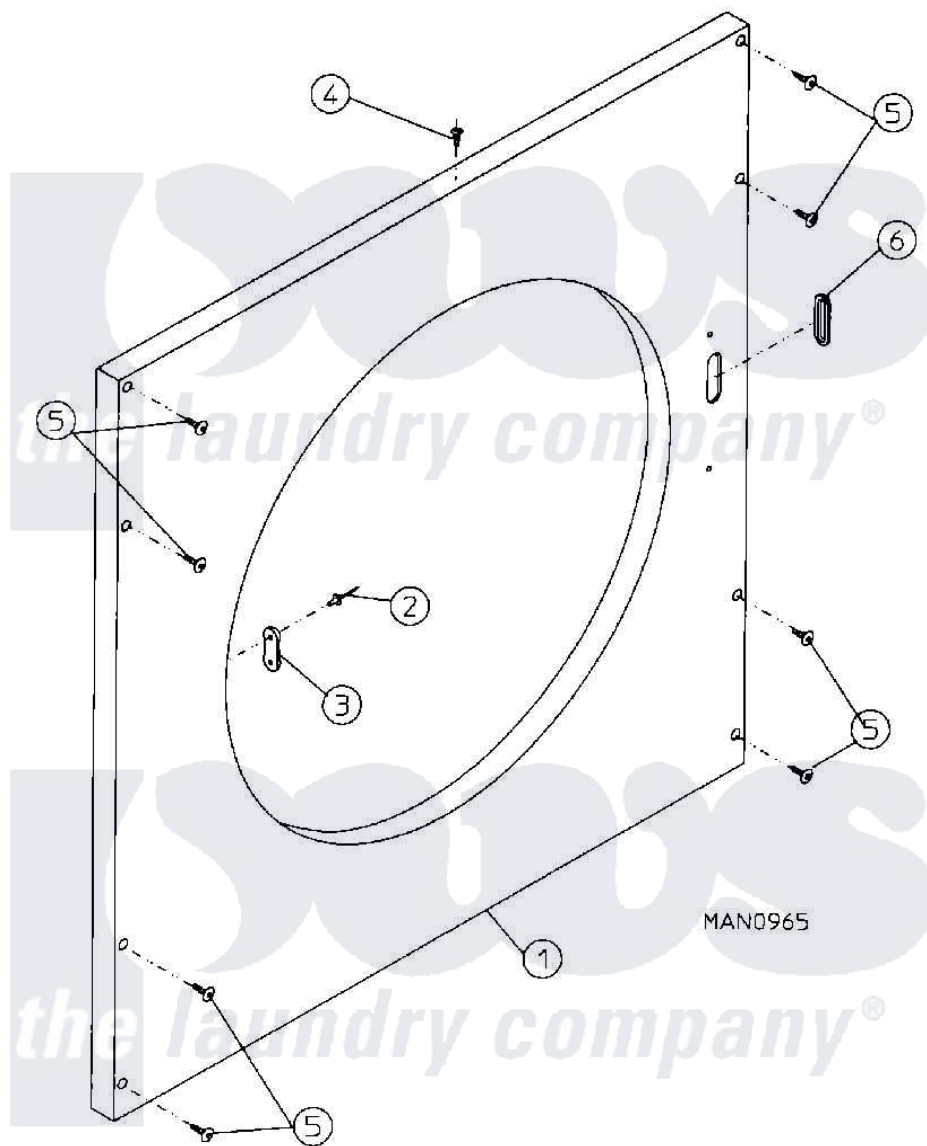

# Maytag MDG75PN2VW 04 - FRONT PANEL ASSEMBLY

Maytag [Commercial Maytag MDG75PN2VW Dryer Parts](#) Parts Diagram 04 - FRONT PANEL ASSEMBLY  
 Click on the part number to view part

Item	Original Part Number	Replaced By	Status	Part Description
000	W10124350		Not Available	ORDER PARTS FROM AMERICAN DRYER CORP AT 508-678-9000
001	A875302	<a href="#">W10147920</a>		60-75- FRO
002	A154215	<a href="#">154215</a>		5 32 X 1 4
003	A170330		Not Available	LATCH, DOOR (FRICTION)
004	A150300	<a href="#">5307527001</a>		Switch
005	A150309	<a href="#">W10146761</a>		10-16 X 1
006	A121405	<a href="#">121405</a>		Rubber Gro