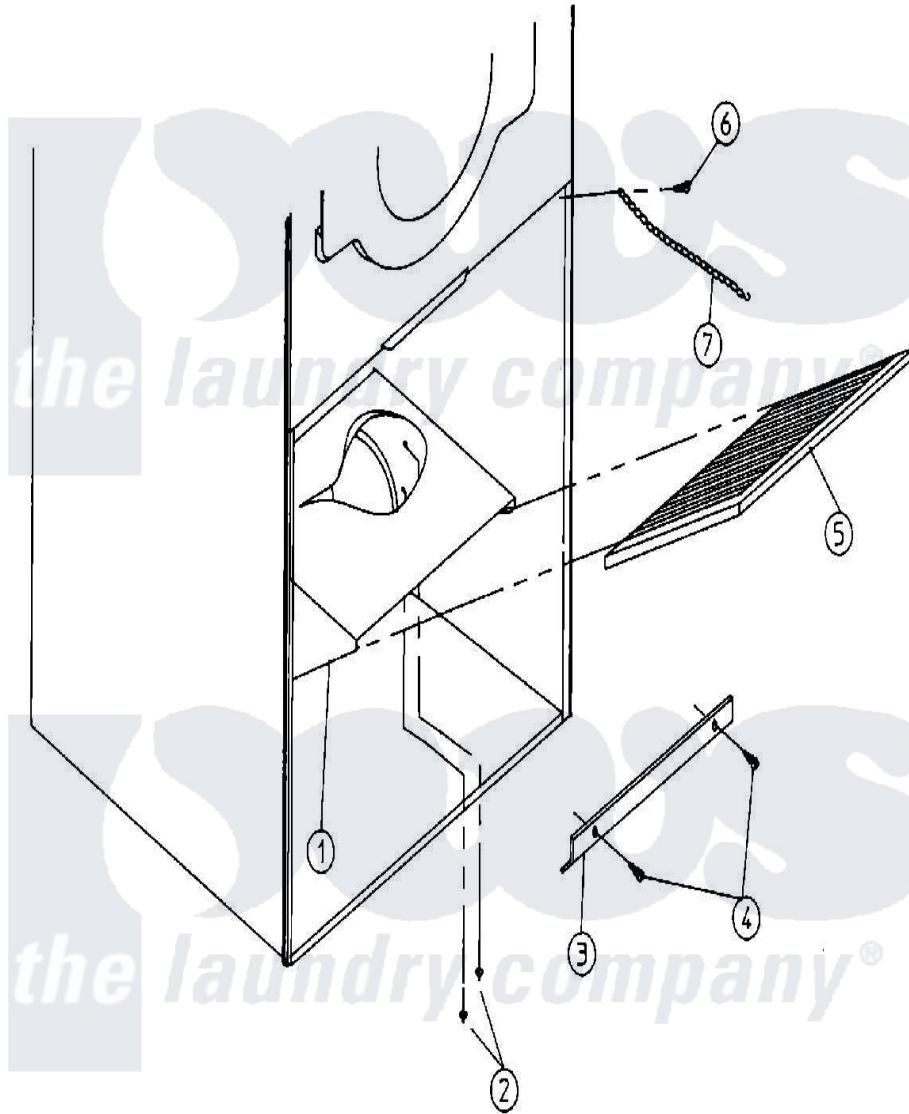

Maytag MDG75PN2VW 06 - LINT TRAP ASSEMBLY

Maytag [Commercial Maytag MDG75PN2VW Dryer Parts](#) Parts Diagram 06 - LINT TRAP ASSEMBLY
 Click on the part number to view part

Item	Original Part Number	Replaced By	Status	Part Description
000	W10124350		Not Available	ORDER PARTS FROM AMERICAN DRYER CORP AT 508-678-9000
001	A800420	800420		75 LinT T
"	A800421	800421		75 LinT T
"	A800422	800422		75 Revers
"	A800423	800423		75 Revers
002	A154200	154200		5 32 RIVE
003	A304101	304101		Lg Lint TR
004	A150300	5307527001		Switch
005	A800506	800506		75 Lint S
006	A150418	150418		Dlh 4 X .1
"	A150419	150419		6 X 1 2 T
007	A108120	108120		Chain For