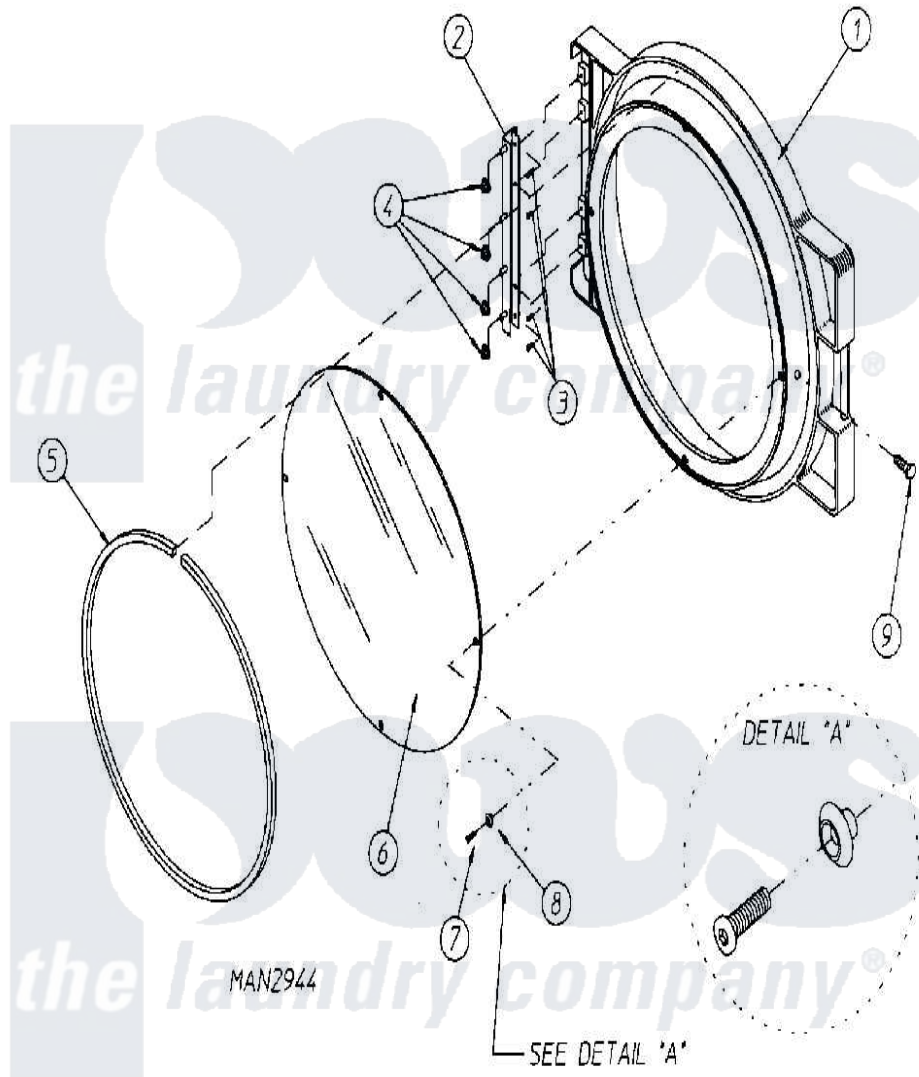

# Maytag MDG75PN2VW 07 - DOOR ASSEMBLY

Maytag Commercial Maytag MDG75PN2VW Dryer Parts Parts Diagram 07 - DOOR ASSEMBLY  
 Click on the part number to view part

Item	Original Part Number	Replaced By	Status	Part Description
000	W10124350		Not Available	ORDER PARTS FROM AMERICAN DRYER CORP AT 508-678-9000
001	<a href="#">A103062</a>			Hinge Pin
"	A800288		Not Available	DOOR ASSEMBLY (WHT) (INCL. ILLUS. No.1 & 5 THRU 9)
"	<a href="#">A882963</a>			Door Frame
002	A800448	<a href="#">800448</a>		12 1 2 Ma
003	A150410	<a href="#">MC80MD</a>		Elmntsurf
004	A152014	<a href="#">152014</a>		1 4-20 Ser
005	A102353		Not Available	GASKET, MAIN DOOR (69-1/2")
"	A170730	<a href="#">170730</a>		10.3 Oz Cl
006	A102212	<a href="#">102212</a>		Main Door
"	A170730	<a href="#">170730</a>		10.3 Oz Cl
007	A150448	<a href="#">150448</a>		10-32 X 1
008	A170319	<a href="#">170319</a>		Door Glass