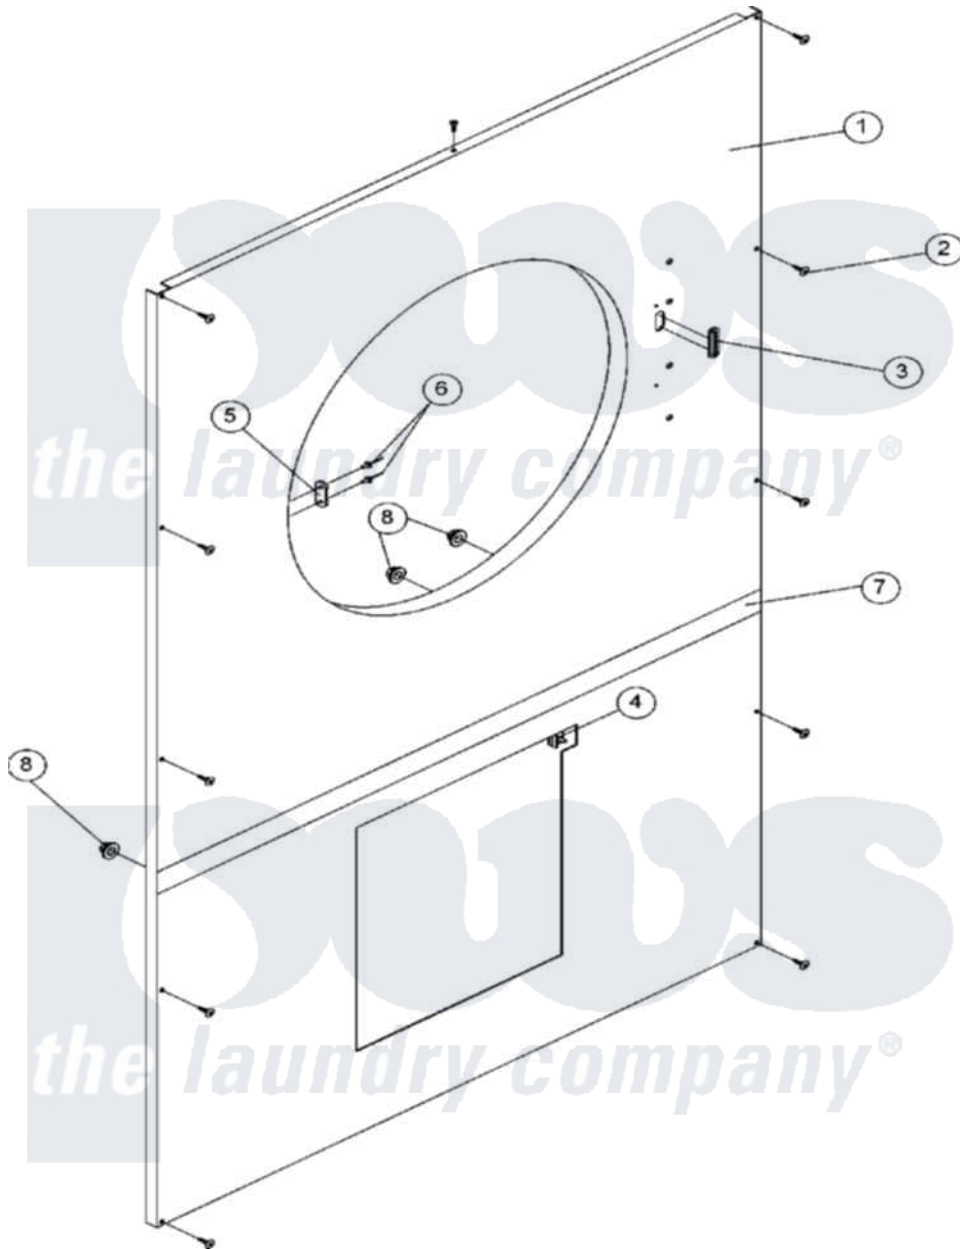

Maytag MDG75PNHWQ 04 - FRONT PANEL

Maytag [Commercial Maytag MDG75PNHWQ Dryer Parts](#) Parts Diagram 04 - FRONT PANEL
 Click on the part number to view part

Item	Original Part Number	Replaced By	Status	Part Description
000	A000000			Order Part From American Dryer Phone No.508-678-9000
001	A883721			Control Door BSQ
"	A883722	883722		White Mayt
002	A150309	W10146761		10-16 X 1
003	A121405	121405		Rubber Gro
004	A122116		Not Available	SWITCH, LINT BASKET
005	A170330		Not Available	LATCH, DOOR (FRICTION)
006	A154215	154215		5 32 X 1 4
007	A883625			Trim, Front Panel Blk
008	A152014	152014		1 4-20 Ser