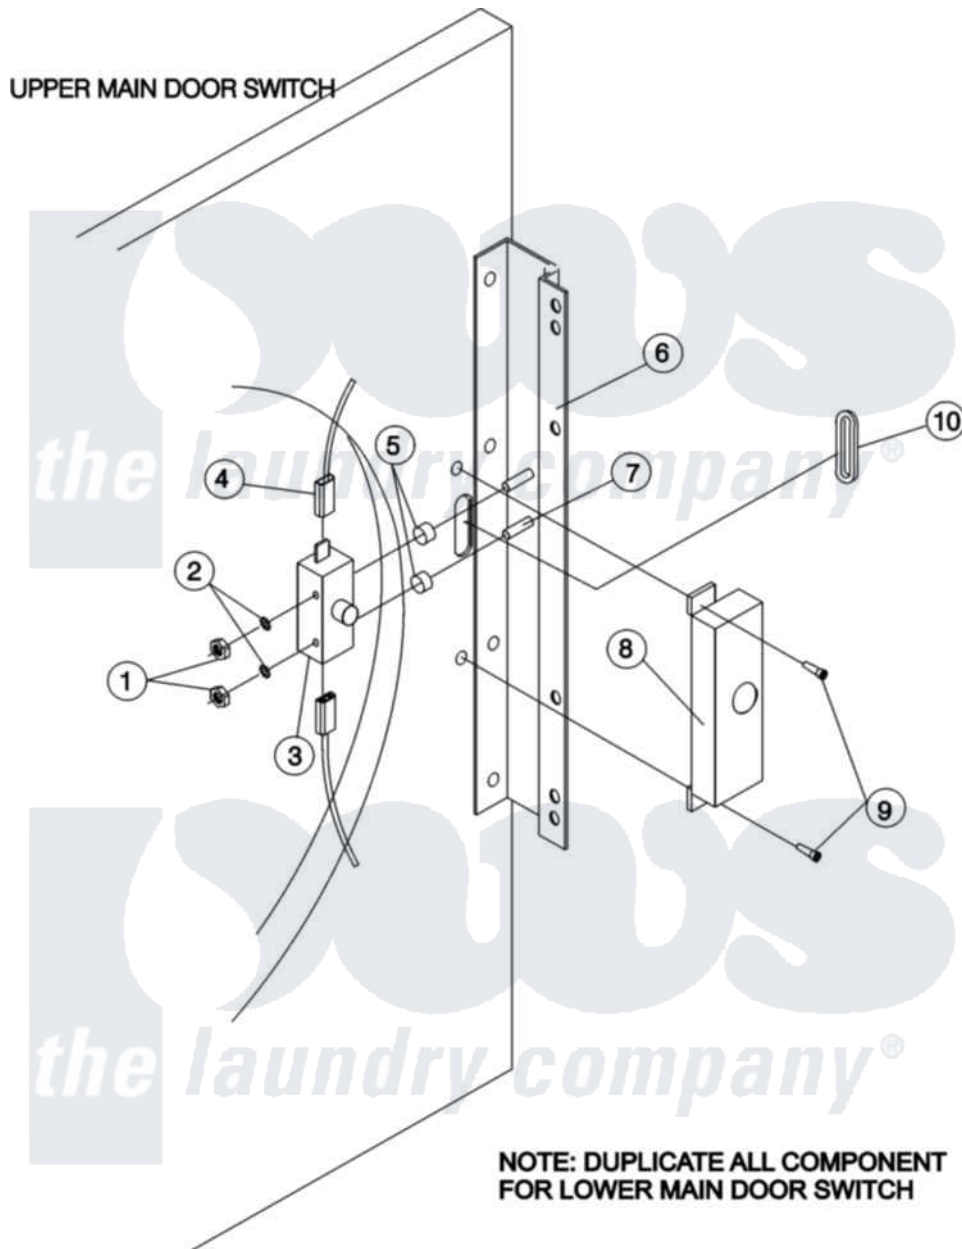

Maytag MDG75PNHWQ 05 - DOOR SWITCH

Maytag [Commercial Maytag MDG75PNHWQ Dryer Parts](#) Parts Diagram 05 - DOOR SWITCH
 Click on the part number to view part

Item	Original Part Number	Replaced By	Status	Part Description
000	A000000			Order Part From American Dryer Phone No.508-678-9000
001	A152013	152013		6-32 Hex N
002	A153008	153008		6 Split L
003	A137005	W10146741		SDS Door S
004	A121028	121028		1 4 X.032
005	A154281	154281		3 8 Stand
006	A801524		Not Available	BLACK DOOR HINGE
007	A153565	153565		6-32 X 1 S
008	A881246	W10148254		Main Door
009	A150201	150201		10-32 X 1
010	A121405	121405		Rubber Gro