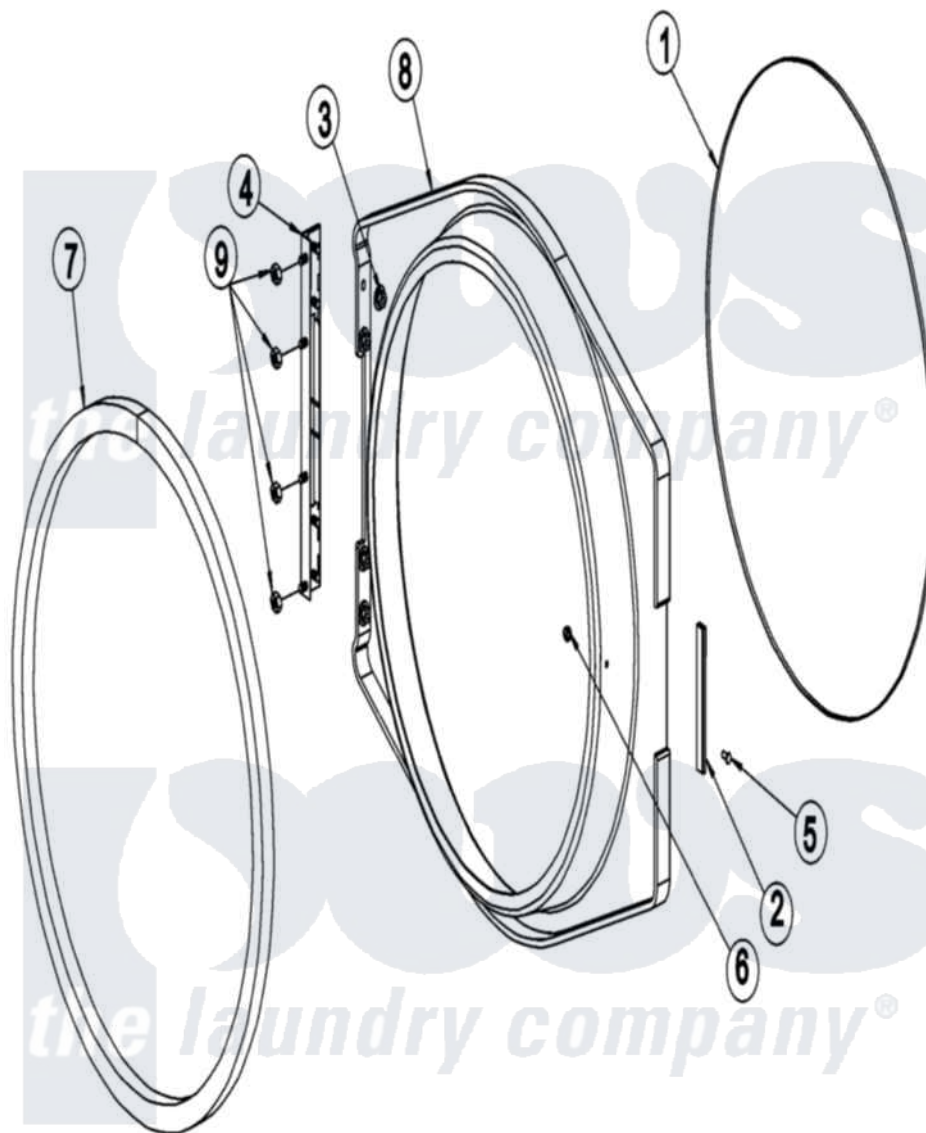

Maytag MDG75PNHWQ 06 - MAIN DOOR

Maytag Commercial Maytag MDG75PNHWQ Dryer Parts Parts Diagram 06 - MAIN DOOR
 Click on the part number to view part

Item	Original Part Number	Replaced By	Status	Part Description
000	A000000			Order Part From American Dryer Phone No.508-678-9000
001	A102210	102210		20 7 16 D
"	A170731	170731		10.3 Oz BL
002	A102328	102328		37 64 Wide
003	A152014	152014		1 4-20 Ser
004	A801524		Not Available	BLACK DOOR HINGE
005	A150120	150120		10-32 x 7 16
006	A151010	151010		10-32 Hi-C
007	A102349		Not Available	GASKET, DOOR (69 1/2")
008	A882991	W10148763		Formed Bla
009	A152014	152014		1 4-20 Ser