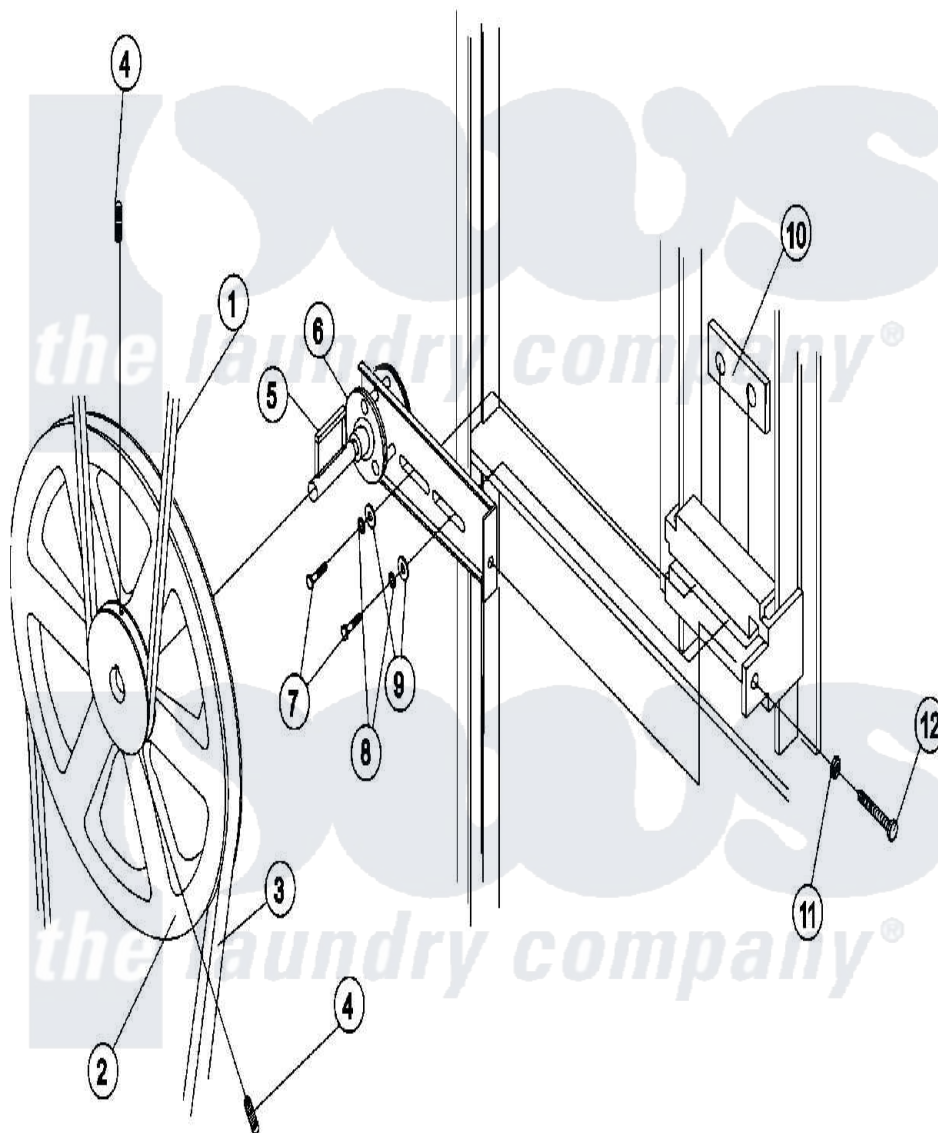

Maytag MDG75PNHWQ 11 - IDLER BEARING

Maytag [Commercial Maytag MDG75PNHWQ Dryer Parts](#) Parts Diagram 11 - IDLER BEARING
 Click on the part number to view part

Item	Original Part Number	Replaced By	Status	Part Description
000	A000000			Order Part From American Dryer Phone No.508-678-9000
001	A100108	W10146555		5I680 Belt
002	A101140	W10146634		14 X 3 C
003	A100194	W10146604		4I-720 V-B
004	A154301	154301		5 16-18 X
005	A100705	100705		3 16 X 3
006	A882576	882576		Std. Steel
007	A150617	150617		3 8-16 X 1
008	A153005	153005		3 8 Split
009	A153004	153004		3 8 X 1
010	A801009	801009		Idler Squa
011	A152004	8182933		Nut, Hex
012	A150509	150509		5 16-18 X