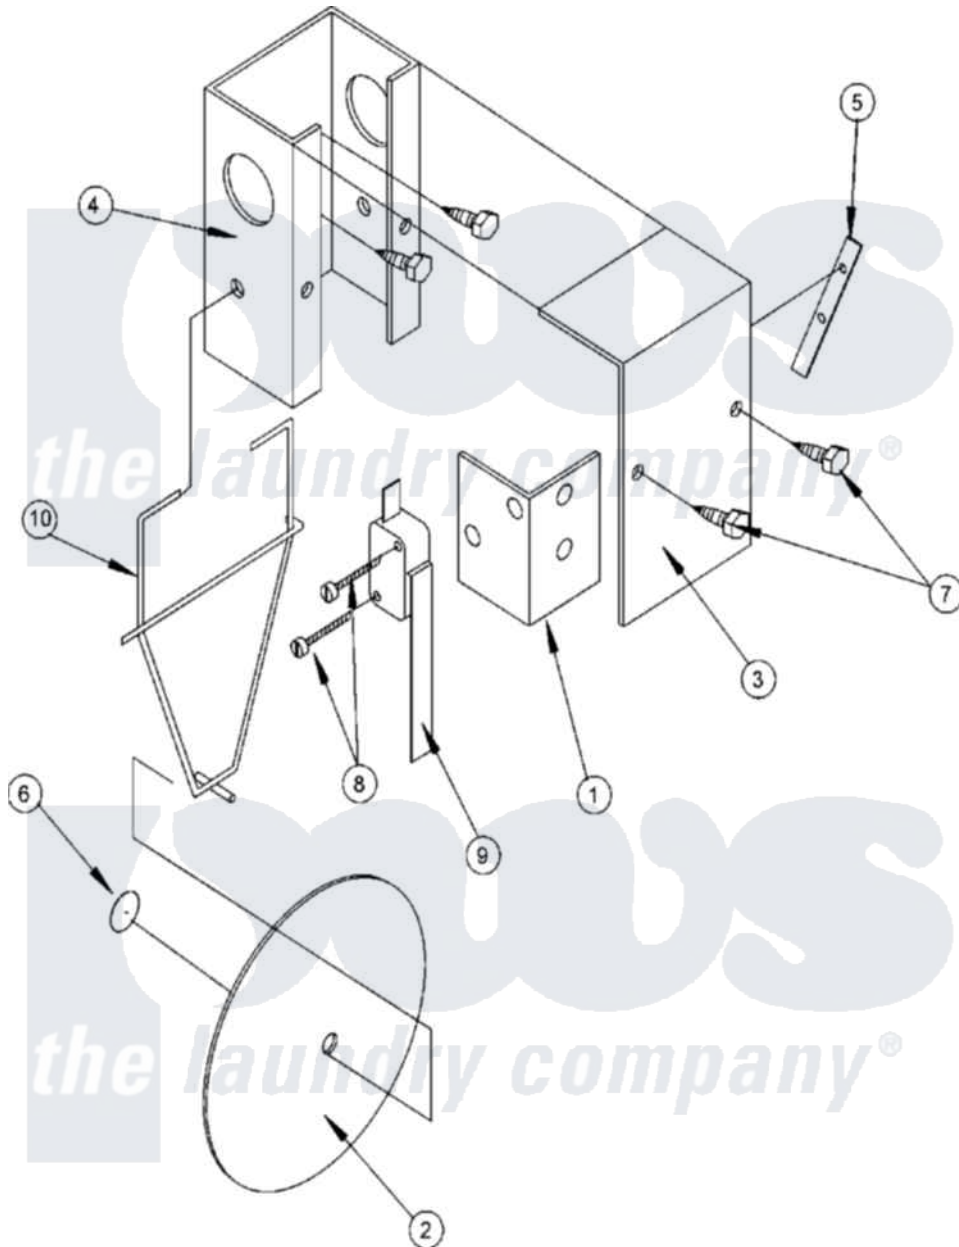

# Maytag MDG75PNHWQ 13 - SAIL SWITCH/HI LIMIT

Maytag [Commercial Maytag MDG75PNHWQ Dryer Parts](#) Parts Diagram 13 - SAIL SWITCH/HI LIMIT  
 Click on the part number to view part

Item	Original Part Number	Replaced By	Status	Part Description
000	<a href="#">A000000</a>			Order Part From American Dryer Phone No.508-678-9000
001	A319203		Not Available	BRACKET, SAIL SWITCH MOUNTING
002	A319202	<a href="#">W10146866</a>		Sail Switch
003	A319201	<a href="#">319201</a>		Sailswitch
004	A802800	<a href="#">802800</a>		Sail Switch
005	A154004	<a href="#">154004</a>		Tinnerman
006	A154002	<a href="#">154002</a>		1 8 Push O
007	A150309	<a href="#">W10146761</a>		10-16 X 1
008	A150303	<a href="#">150303</a>		4 X 3 4 P
009	A122200	<a href="#">122200</a>		Sail Switch
"	A881706	<a href="#">881706</a>		Ad-95 Sail
010	A105500	<a href="#">W10146641</a>		Std Sail S