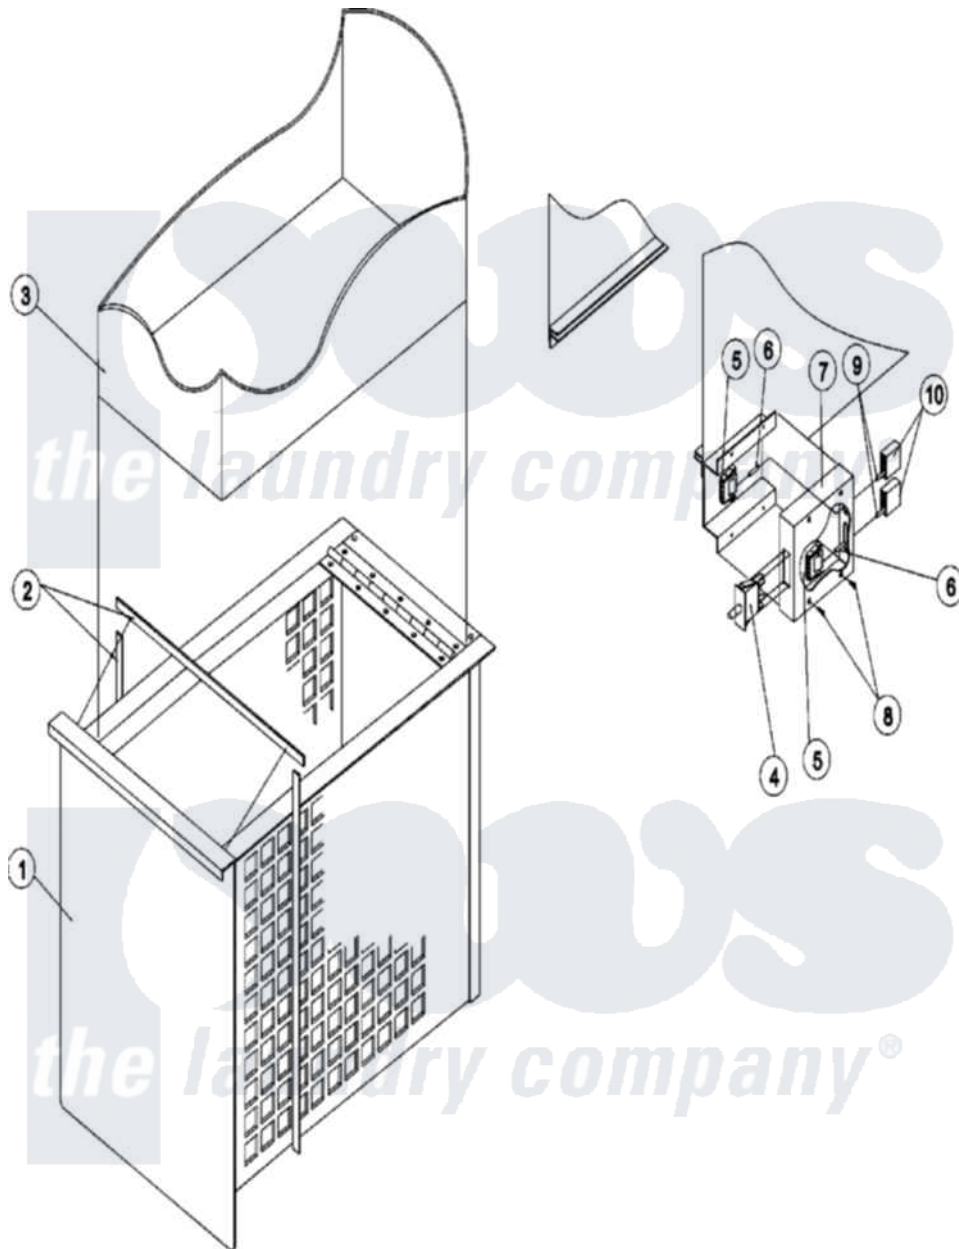

# Maytag MDG75PNHWQ 20 - LINT DRAWER/SWITCH SERIES 11

Maytag Commercial Maytag MDG75PNHWQ Dryer Parts Parts Diagram 20 - LINT DRAWER/SWITCH SERIES 11  
 Click on the part number to view part

Item	Original Part Number	Replaced By	Status	Part Description
000	<a href="#">A000000</a>			Order Part From American Dryer Phone No.508-678-9000
001	A801152	<a href="#">801152</a>		Ad75v-81-M
"	A801159	<a href="#">801159</a>		MI82-Ad81-
002	A117605	<a href="#">117605</a>		1 4thk X 3
003	A108222	<a href="#">108222</a>		80 81 Lint
004	A122116		Not Available	SWITCH, LINT BASKET
005	A122605	<a href="#">122605</a>		4 Pin Cmnl
006	A122701	<a href="#">122701</a>		MNL Socket
"	A122801	<a href="#">W10146716</a>		Mate-N-Loc
007	A304136	<a href="#">304136</a>		81-25-30-5
"	A818087		Not Available	SWITCH BOX, LINT DRAWER ASSY
008	A150301	<a href="#">150301</a>		8-18 X 7
009	A122700	<a href="#">122700</a>		MNL Pin S
010	A122604	<a href="#">W10146714</a>		4 Pin Cmnl