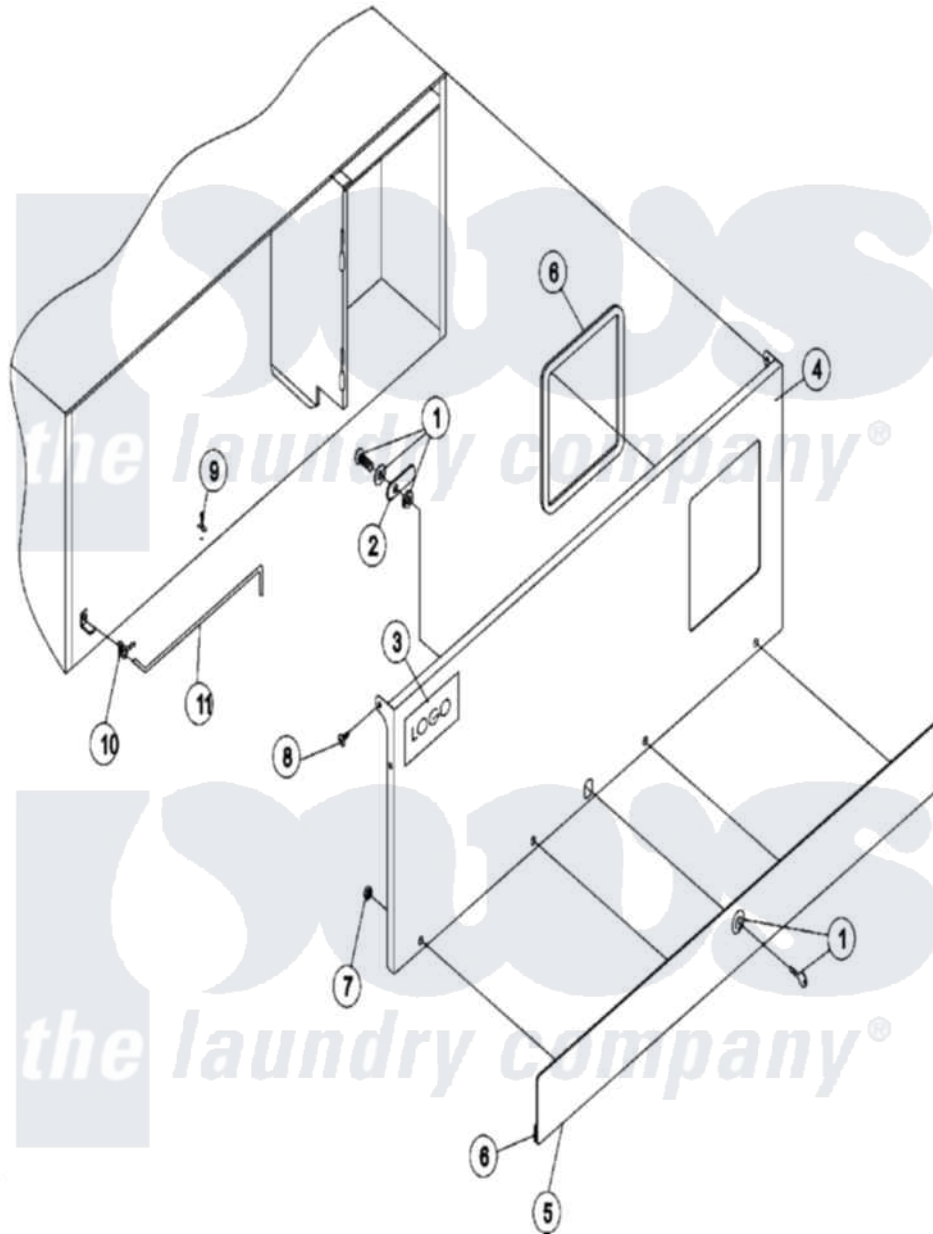

Maytag MDG75PNHWW 01 - CONTROL DOOR

Maytag [Commercial Maytag MDG75PNHWW Dryer Parts](#) Parts Diagram 01 - CONTROL DOOR
 Click on the part number to view part

Item	Original Part Number	Replaced By	Status	Part Description
000	A000000			Order Part From American Dryer Phone No.508-678-9000
001	A160017		Not Available	LOCK, SPECIAL DUMMY
002	A160016	160016		1 1/4 Str
003	A112353			Logo
004	A883721			Control Door BSQ
"	A883722	883722		White Mayt
005	A883485			Strip, Trim Blk
006	A117604	117604		1 8 Thk X
007	A152014	152014		1 4-20 Ser
008	A150317	150317		10-16 X 3
009	A102603	102603		Richco Con
010	A102601		Not Available	CLIP, RETAINER (CONTROL DOOR ROD)
011	A102502	102502		12.625 Con