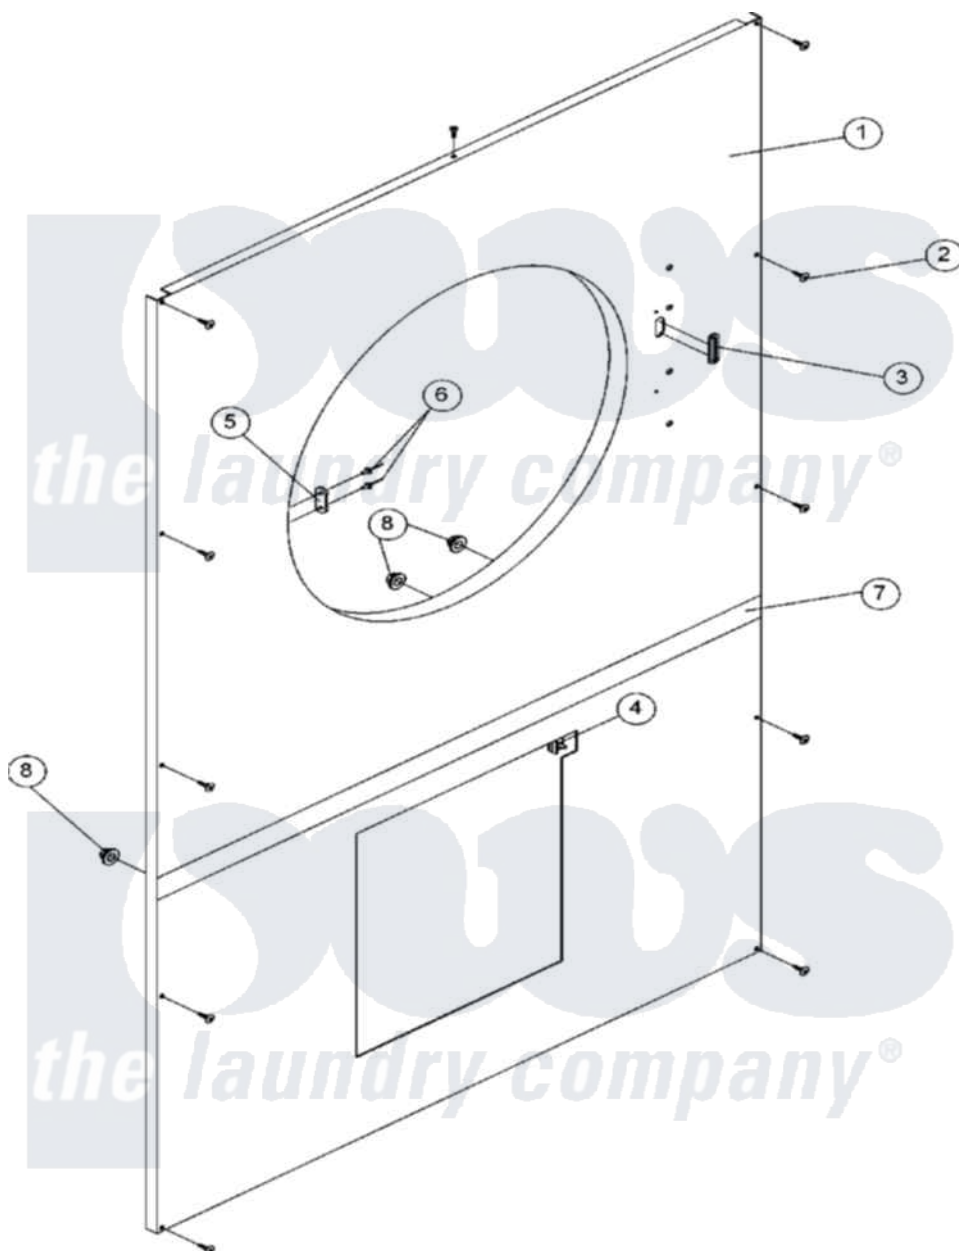

Maytag MDG75PNHWW 04 - FRONT PANEL

Maytag [Commercial Maytag MDG75PNHWW Dryer Parts](#) Parts Diagram 04 - FRONT PANEL
 Click on the part number to view part

Item	Original Part Number	Replaced By	Status	Part Description
000	A000000			Order Part From American Dryer Phone No.508-678-9000
001	A883721			Control Door BSQ
"	A883722	883722		White Mayt
002	A150309	W10146761		10-16 X 1
003	A121405	121405		Rubber Gro
004	A122116		Not Available	SWITCH, LINT BASKET
005	A170330		Not Available	LATCH, DOOR (FRICTION)
006	A154215	154215		5 32 X 1 4
007	A883625			Trim, Front Panel Blk
008	A152014	152014		1 4-20 Ser