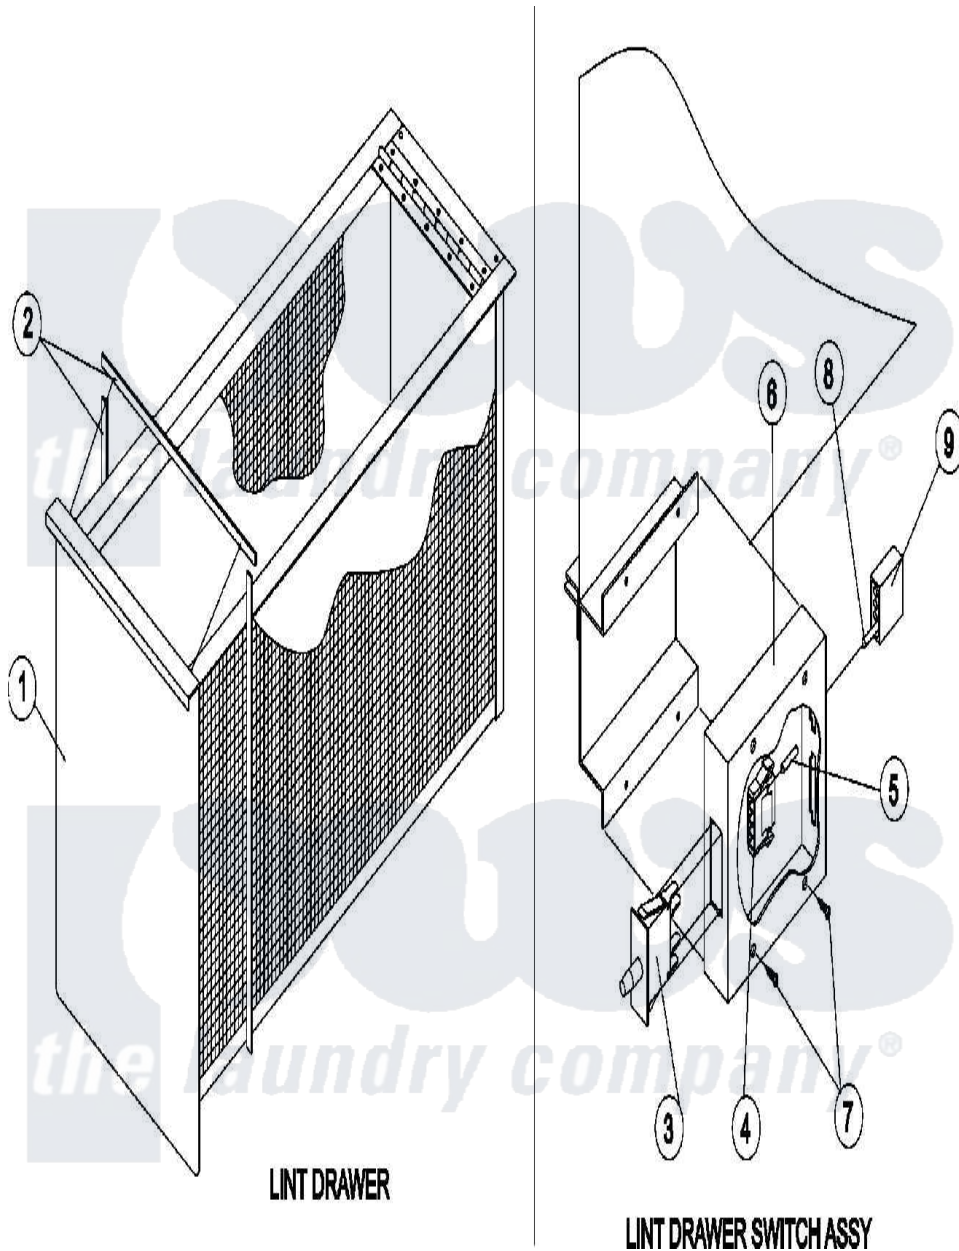

# Maytag MDG75PNHWW 07 - LINT DRAWER/SWITCH

Maytag Commercial Maytag MDG75PNHWW Dryer Parts Parts Diagram 07 - LINT DRAWER/SWITCH  
 Click on the part number to view part

Item	Original Part Number	Replaced By	Status	Part Description
000	<a href="#">A000000</a>			Order Part From American Dryer Phone No.508-678-9000
001	<a href="#">A883707</a>			Lint Drawer White
"	<a href="#">A883723</a>			Lint Drawer BSQ
002	A117604	<a href="#">117604</a>		1 8 Thk X
003	A122116		Not Available	SWITCH, LINT BASKET
004	A122605	<a href="#">122605</a>		4 Pin Cmnl
005	A122701	<a href="#">122701</a>		MNL Socket
"	A122801	<a href="#">W10146716</a>		Mate-N-Loc
006	A304136	<a href="#">304136</a>		81-25-30-5
"	A833123	<a href="#">W10147518</a>		D50-75 PH7
007	A150301	<a href="#">150301</a>		8-18 X 7
008	A122700	<a href="#">122700</a>		MNL Pin S
009	A122604	<a href="#">W10146714</a>		4 Pin Cmnl