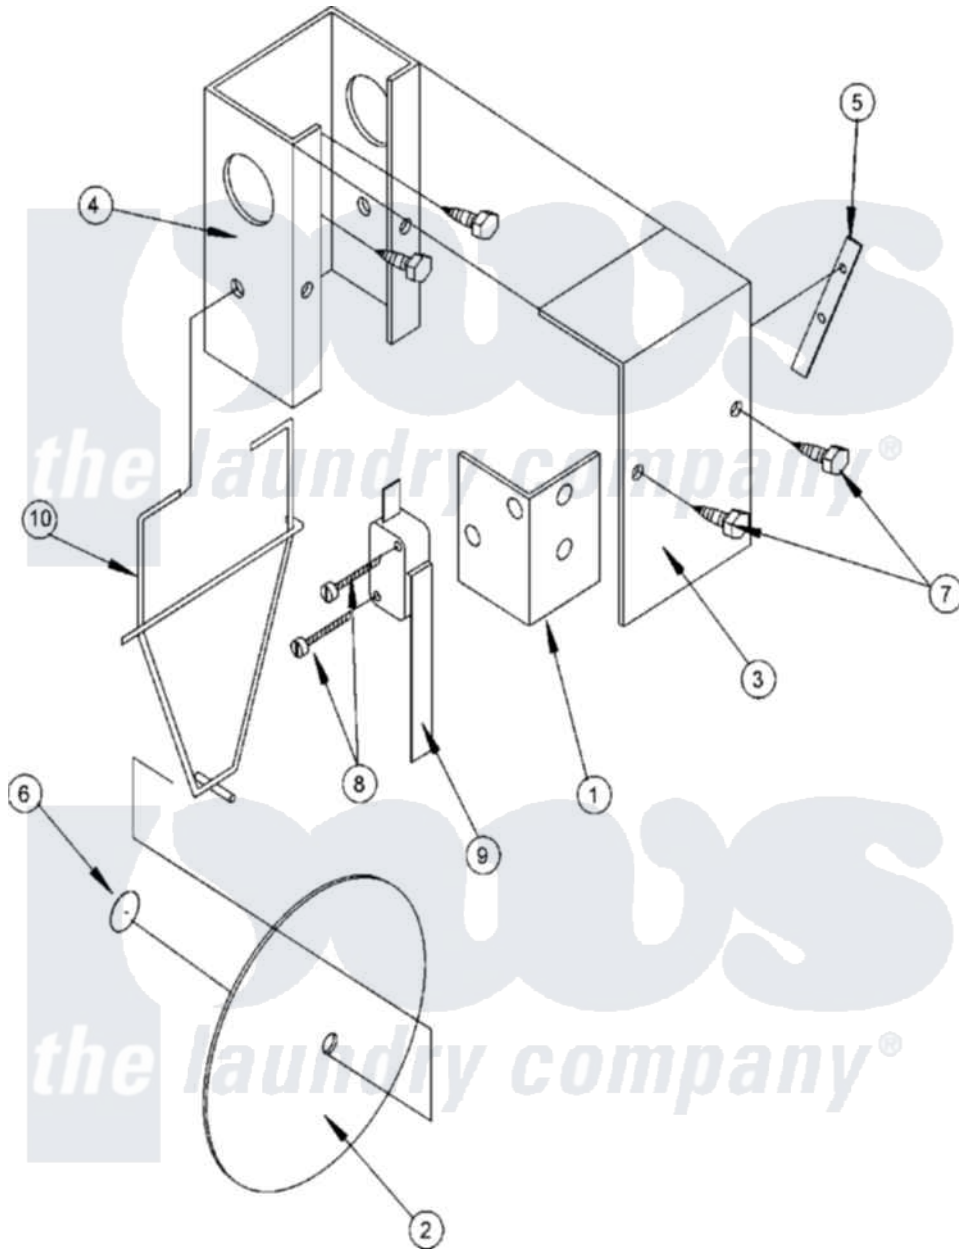

# Maytag MDG75PNHWW 13 - SAIL SWITCH/HI LIMIT

Maytag [Commercial Maytag MDG75PNHWW Dryer Parts](#) Parts Diagram 13 - SAIL SWITCH/HI LIMIT  
 Click on the part number to view part

Item	Original Part Number	Replaced By	Status	Part Description
000	<a href="#">A000000</a>			Order Part From American Dryer Phone No.508-678-9000
001	A319203		Not Available	BRACKET, SAIL SWITCH MOUNTING
002	A319202	<a href="#">W10146866</a>		Sail Switch
003	A319201	<a href="#">319201</a>		Sailswitch
004	A802800	<a href="#">802800</a>		Sail Switch
005	A154004	<a href="#">154004</a>		Tinnerman
006	A154002	<a href="#">154002</a>		1 8 Push O
007	A150309	<a href="#">W10146761</a>		10-16 X 1
008	A150303	<a href="#">150303</a>		4 X 3 4 P
009	A122200	<a href="#">122200</a>		Sail Switch
"	A881706	<a href="#">881706</a>		Ad-95 Sail
010	A105500	<a href="#">W10146641</a>		Std Sail S