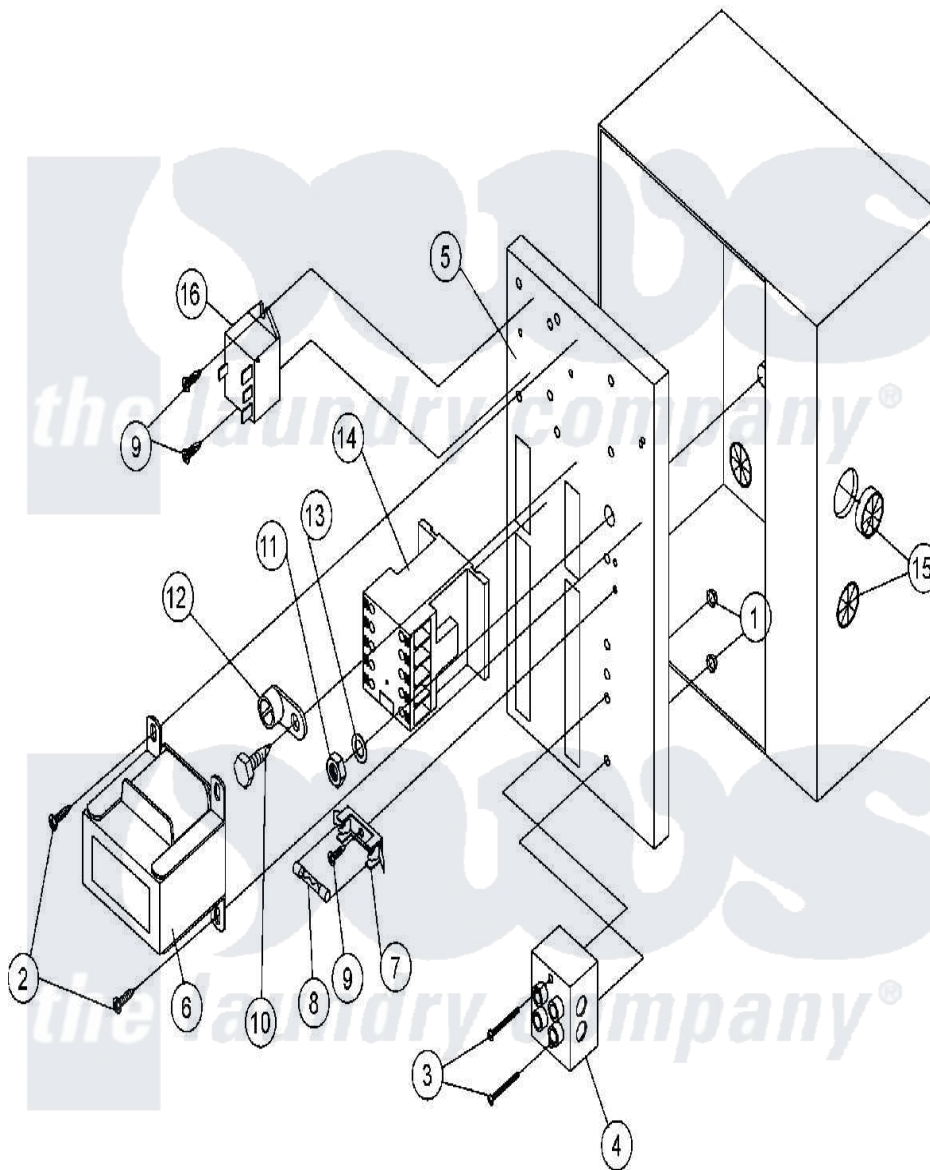

Maytag MDG75PNHWW 15 - REAR ELECTRIC PANEL

Maytag [Commercial Maytag MDG75PNHWW Dryer Parts](#) Parts Diagram 15 - REAR ELECTRIC PANEL
 Click on the part number to view part

Item	Original Part Number	Replaced By	Status	Part Description
000	A000000			Order Part From American Dryer Phone No.508-678-9000
001	A151000	WH12X195		Switch Assembly
002	A150300	5307527001		Switch
003	A150008	150008		6-32 X 1 1
004	A120701	120701		4 Pos. Enc
005	A322812	322812		Backelect
"	A830154	830154		Adg30-75-M
006	A822799	822799		E12-35-MLG
007	A136008	136008		Fuse Block
008	A136057	W10146739		0.5 A 250
009	A150301	150301		8-18 X 7
010	A150297	150297		10x1 2 He
011	A152004	8182933		Nut, Hex
012	A121010	121010		14-4 Termi
013	A153002	8182939		Washer, Lock
014	A132495	132495		K-Line 3PH