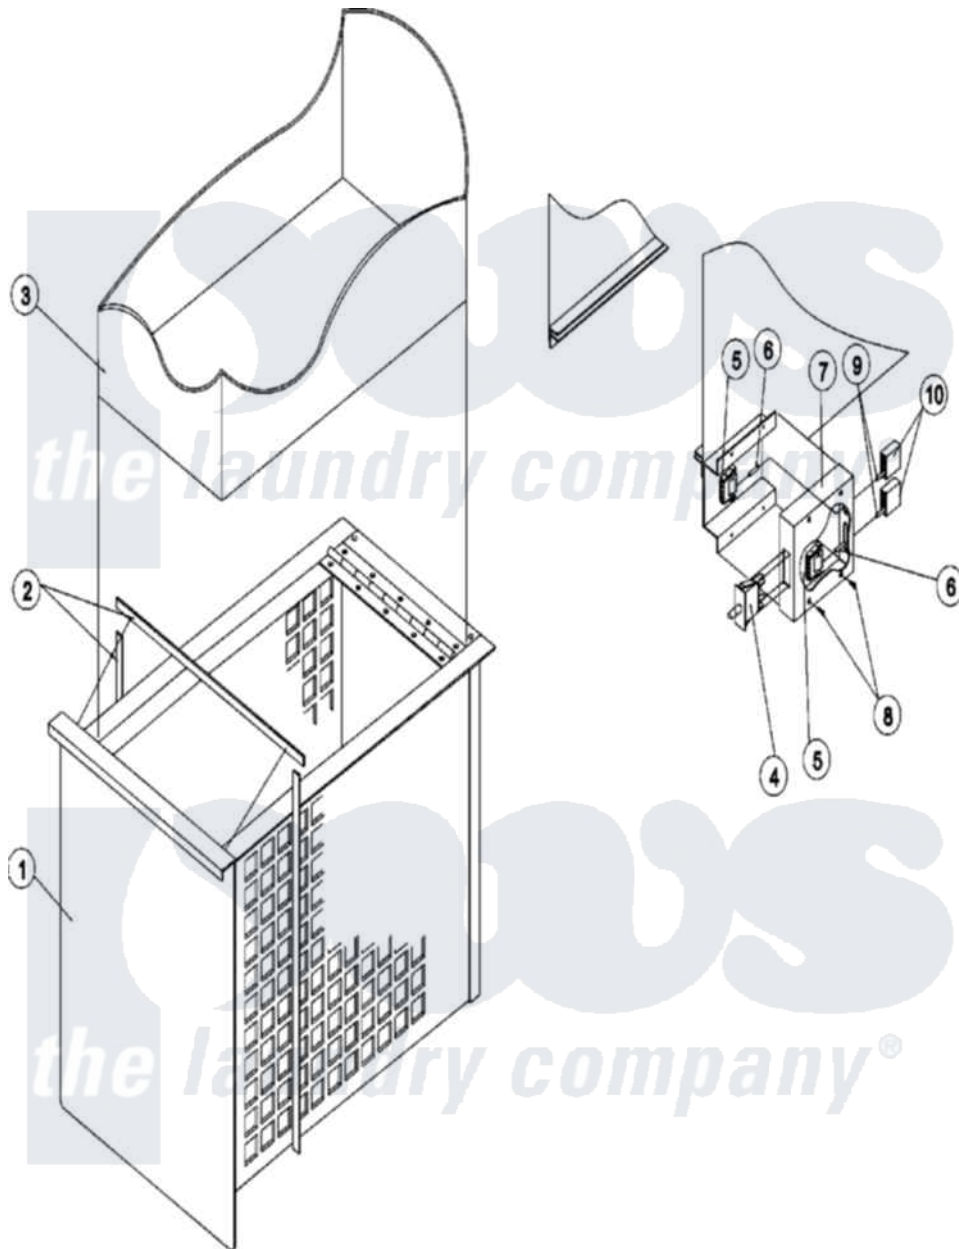

Maytag MDG75PNHWW 20 - LINT DRAWER/SWITCH SERIES 11

Maytag [Commercial Maytag MDG75PNHWW Dryer Parts](#) Parts Diagram 20 - LINT DRAWER/SWITCH SERIES 11
 Click on the part number to view part

Item	Original Part Number	Replaced By	Status	Part Description
000	A000000			Order Part From American Dryer Phone No.508-678-9000
001	A801152	801152		Ad75v-81-M
"	A801159	801159		MI82-Ad81-
002	A117605	117605		1 4thk X 3
003	A108222	108222		80 81 Lint
004	A122116		Not Available	SWITCH, LINT BASKET
005	A122605	122605		4 Pin Cmnl
006	A122701	122701		MNL Socket
"	A122801	W10146716		Mate-N-Loc
007	A304136	304136		81-25-30-5
"	A818087		Not Available	SWITCH BOX, LINT DRAWER ASSY
008	A150301	150301		8-18 X 7
009	A122700	122700		MNL Pin S
010	A122604	W10146714		4 Pin Cmnl