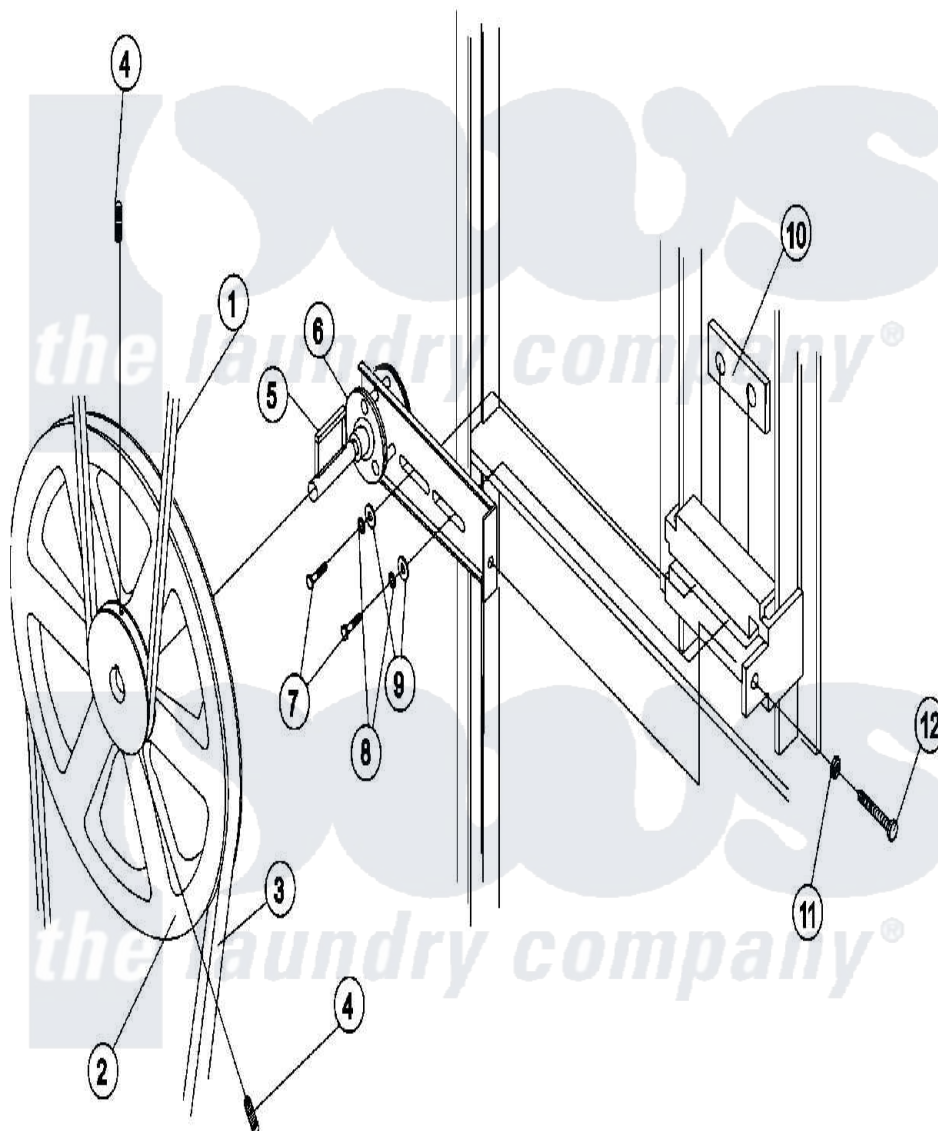

Maytag MDG75PNVVQ 11 - IDLER BEARING

Maytag [Commercial Maytag MDG75PNVVQ Dryer Parts](#) Parts Diagram 11 - IDLER BEARING
 Click on the part number to view part

Item	Original Part Number	Replaced By	Status	Part Description
000	A000000			Order Part From American Dryer Phone No.508-678-9000
001	A100108	W10146555		5I680 Belt
002	A101140	W10146634		14 X 3 C
003	A100194	W10146604		4I-720 V-B
004	A154301	154301		5 16-18 X
005	A100705	100705		3 16 X 3
006	A882576	882576		Std. Steel
007	A150617	150617		3 8-16 X 1
008	A153005	153005		3 8 Split
009	A153004	153004		3 8 X 1
010	A801009	801009		Idler Squa
011	A152004	8182933		Nut, Hex
012	A150509	150509		5 16-18 X