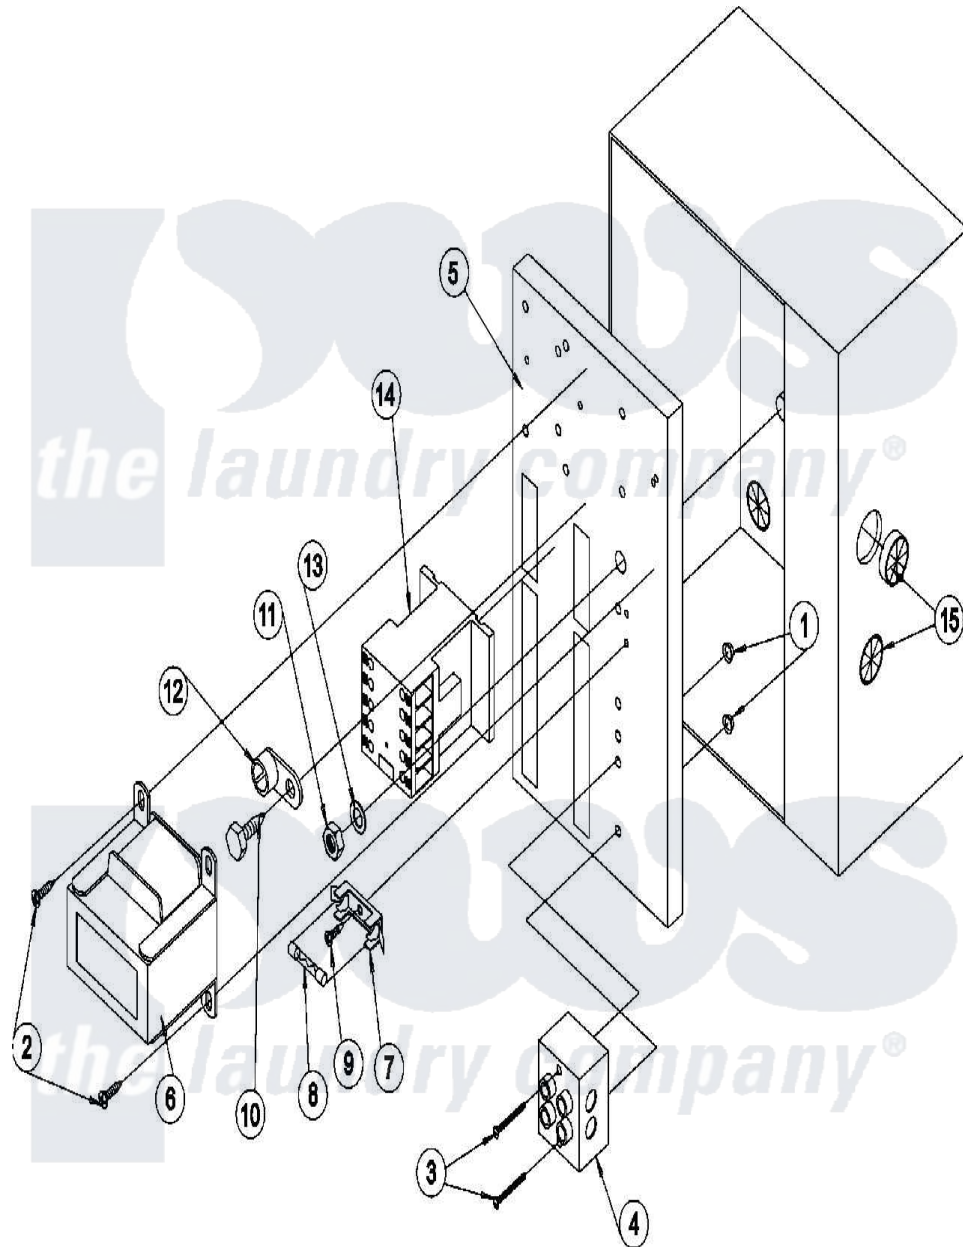

Maytag MDG75PNVVQ 15 - REAR ELECTRIC PANEL

Maytag Commercial Maytag MDG75PNVVQ Dryer Parts Parts Diagram 15 - REAR ELECTRIC PANEL
 Click on the part number to view part

Item	Original Part Number	Replaced By	Status	Part Description
000	A000000			Order Part From American Dryer Phone No.508-678-9000
001	A151000	WH12X195		Switch Assembly
002	A150300	5307527001		Switch
003	A150008	150008		6-32 X 1 1
004	A120701	120701		4 Pos. Enc
005	A322817			Plate, Back
"	A882664			Panel, Rear Elec. Complete 3PH
006	A882653	W10148698		25-30-50-7
007	A136008	136008		Fuse Block
008	A136057	W10146739		0.5 A 250
009	A150301	150301		8-18 X 7
010	A150297	150297		10x1 2 He
011	A152004	8182933		Nut, Hex
012	A121010	121010		14-4 Termi
013	A153002	8182939		Washer, Lock