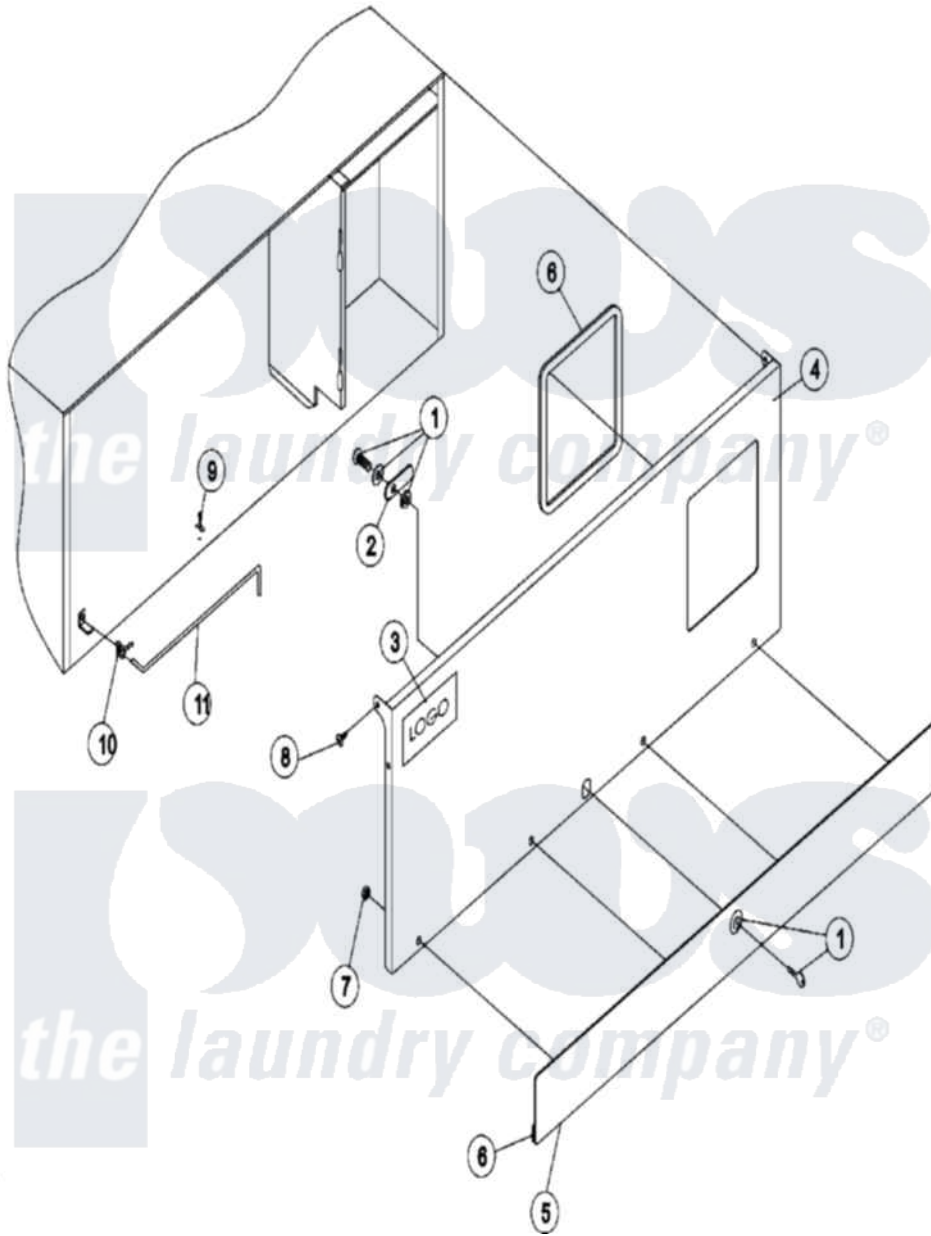

Maytag MDG75PNVW 01 - CONTROL DOOR

Maytag [Commercial Maytag MDG75PNVW Dryer Parts](#) Parts Diagram 01 - CONTROL DOOR
 Click on the part number to view part

Item	Original Part Number	Replaced By	Status	Part Description
000	A000000			Order Part From American Dryer Phone No.508-678-9000
001	A160017		Not Available	LOCK, SPECIAL DUMMY
002	A160016	160016		1 1/4 Str
003	A112353			Logo
004	A883510	883510		White 75V
"	A883511			Control Door W/Trim BSQ
005	A883485			Strip, Trim Blk
006	A117604	117604		1 8 Thk X
007	A152014	152014		1 4-20 Ser
008	A150317	150317		10-16 X 3
009	A102603	102603		Richco Con
010	A102601		Not Available	CLIP, RETAINER (CONTROL DOOR ROD)
011	A102502	102502		12.625 Con