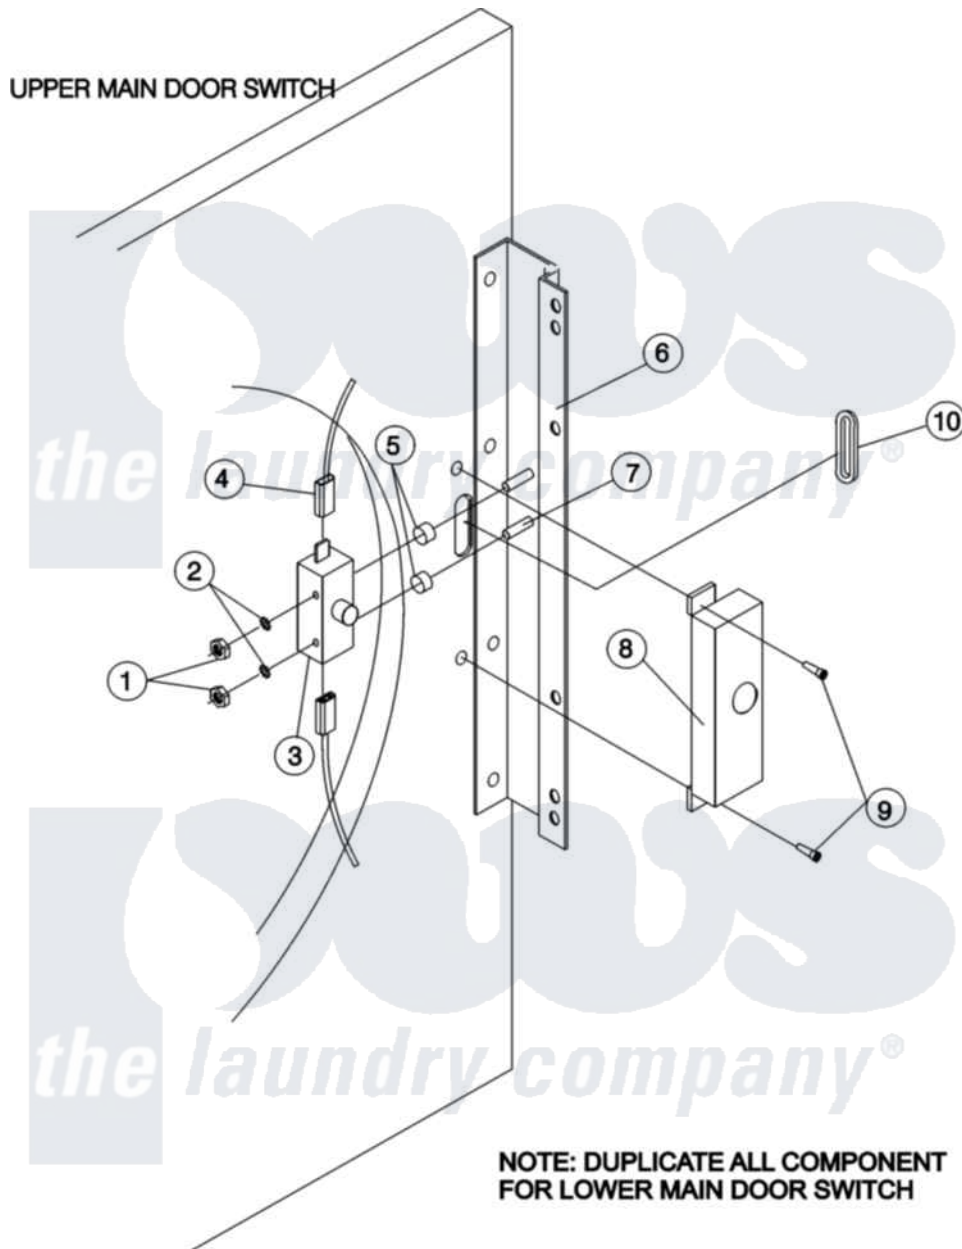

Maytag MDG75PNVW 05 - DOOR SWITCH

Maytag [Commercial Maytag MDG75PNVW Dryer Parts](#) Parts Diagram 05 - DOOR SWITCH
 Click on the part number to view part

Item	Original Part Number	Replaced By	Status	Part Description
000	A000000			Order Part From American Dryer Phone No.508-678-9000
001	A152013	152013		6-32 Hex N
002	A153008	153008		6 Split L
003	A137005	W10146741		SDS Door S
004	A121028	121028		1 4 X.032
005	A154281	154281		3 8 Stand
006	A801524		Not Available	BLACK DOOR HINGE
007	A153565	153565		6-32 X 1 S
008	A881246	W10148254		Main Door
009	A150201	150201		10-32 X 1
010	A121405	121405		Rubber Gro