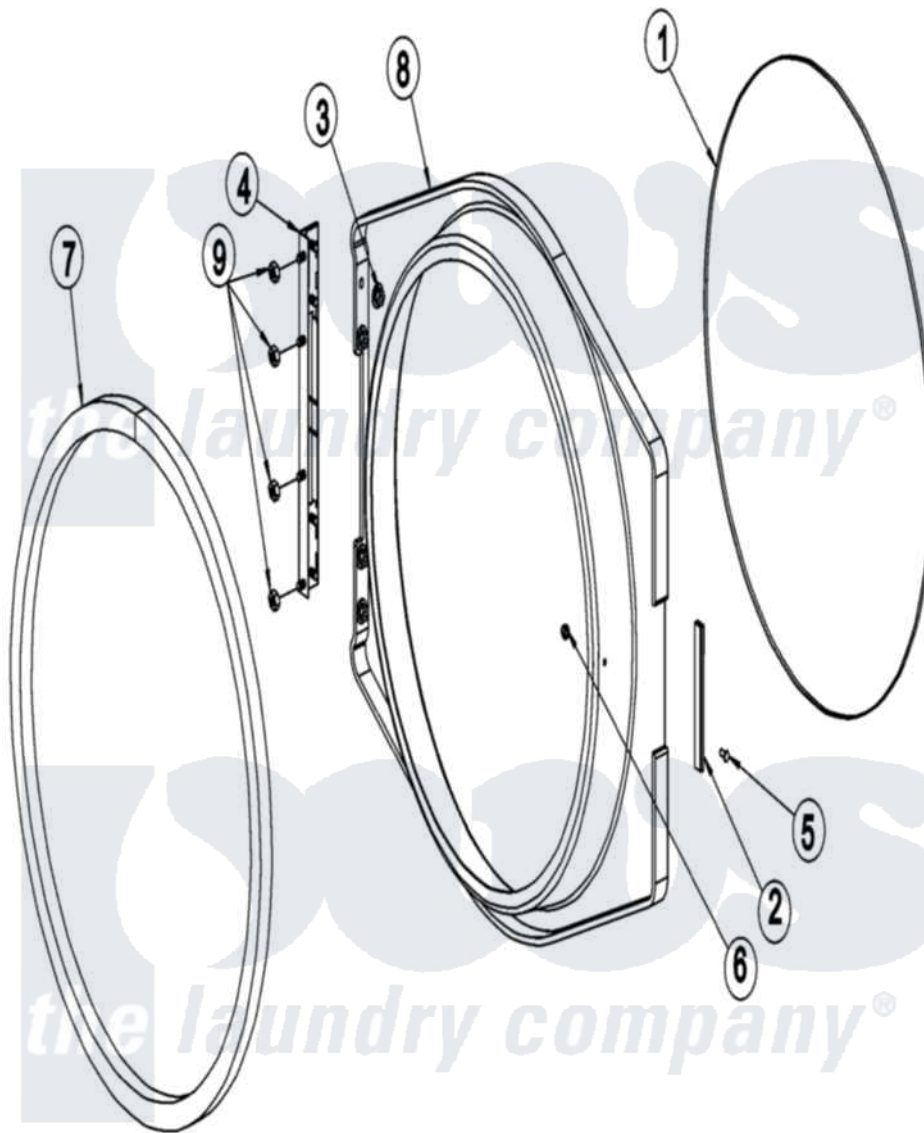

Maytag MDG75PNVW 06 - MAIN DOOR

Maytag Commercial Maytag MDG75PNVW Dryer Parts Parts Diagram 06 - MAIN DOOR
 Click on the part number to view part

Item	Original Part Number	Replaced By	Status	Part Description
000	A000000			Order Part From American Dryer Phone No.508-678-9000
001	A102210	102210		20 7 16 D
"	A170731	170731		10.3 Oz BL
002	A102328	102328		37 64 Wide
003	A152014	152014		1 4-20 Ser
004	A801524		Not Available	BLACK DOOR HINGE
005	A150120	150120		10-32 x 7 16
006	A151010	151010		10-32 Hi-C
007	A102349		Not Available	GASKET, DOOR (69 1/2")
008	A882991	W10148763		Formed Bla
009	A152014	152014		1 4-20 Ser