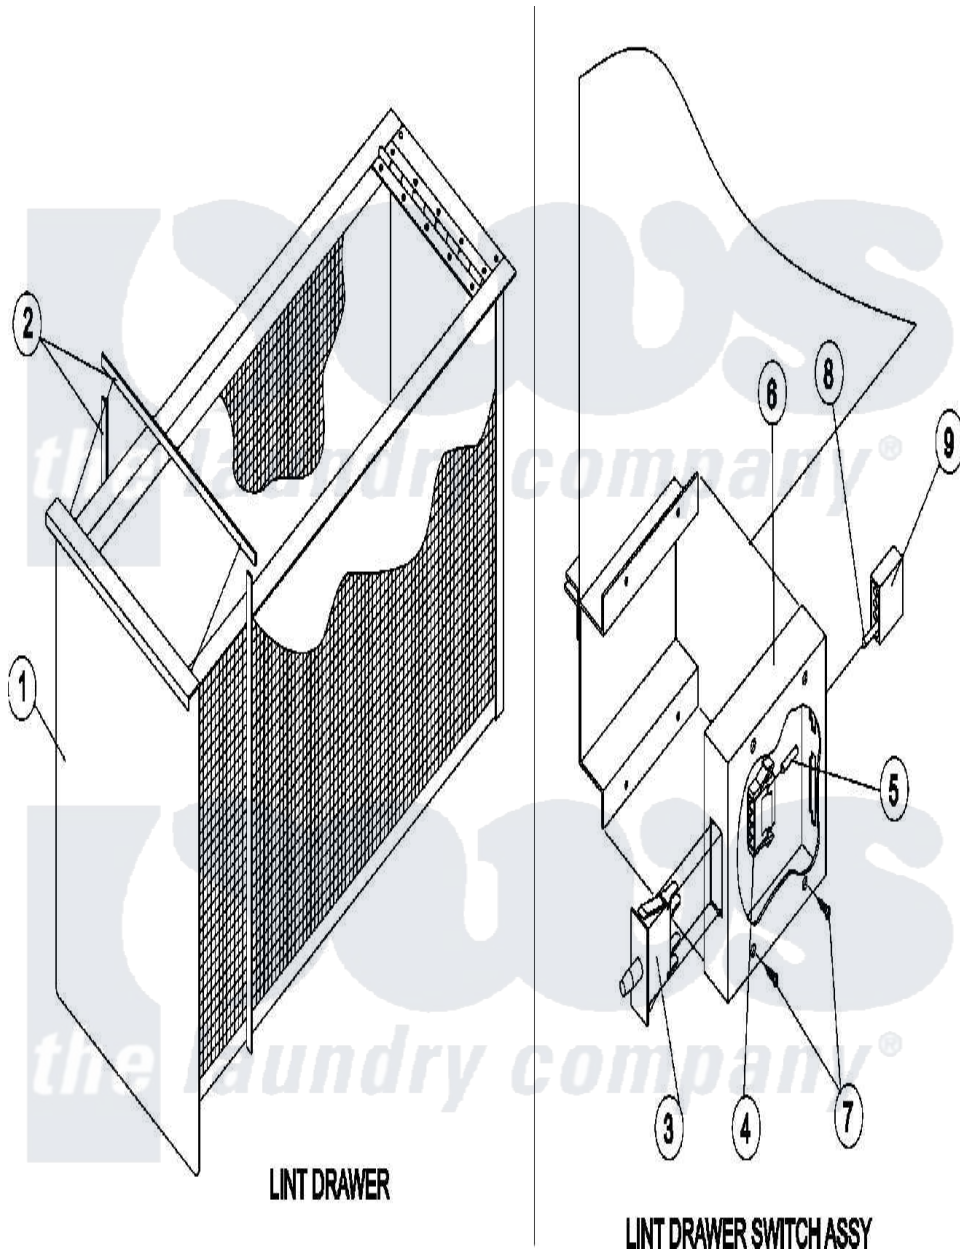

# Maytag MDG75PNVW 07 - LINT DRAWER/SWITCH

**LINT DRAWER**

**LINT DRAWER SWITCH ASSY**

Maytag [Commercial Maytag MDG75PNVW Dryer Parts](#) Parts Diagram 07 - LINT DRAWER/SWITCH  
 Click on the part number to view part

Item	Original Part Number	Replaced By	Status	Part Description
000	<a href="#">A000000</a>			Order Part From American Dryer Phone No.508-678-9000
001	<a href="#">A882871</a>			Lint Drawer White
"	<a href="#">A882918</a>			Lint Drawer BSQ
002	A117605	<a href="#">117605</a>		1 4thk X 3
003	A122116		Not Available	SWITCH, LINT BASKET
004	A122605	<a href="#">122605</a>		4 Pin Cmnl
005	A122701	<a href="#">122701</a>		MNL Socket
"	A122801	<a href="#">W10146716</a>		Mate-N-Loc
006	A304136	<a href="#">304136</a>		81-25-30-5
"	A818087		Not Available	SWITCH BOX, LINT DRAWER ASSY
007	A150301	<a href="#">150301</a>		8-18 X 7
008	A122700	<a href="#">122700</a>		MNL Pin S
009	A122604	<a href="#">W10146714</a>		4 Pin Cmnl