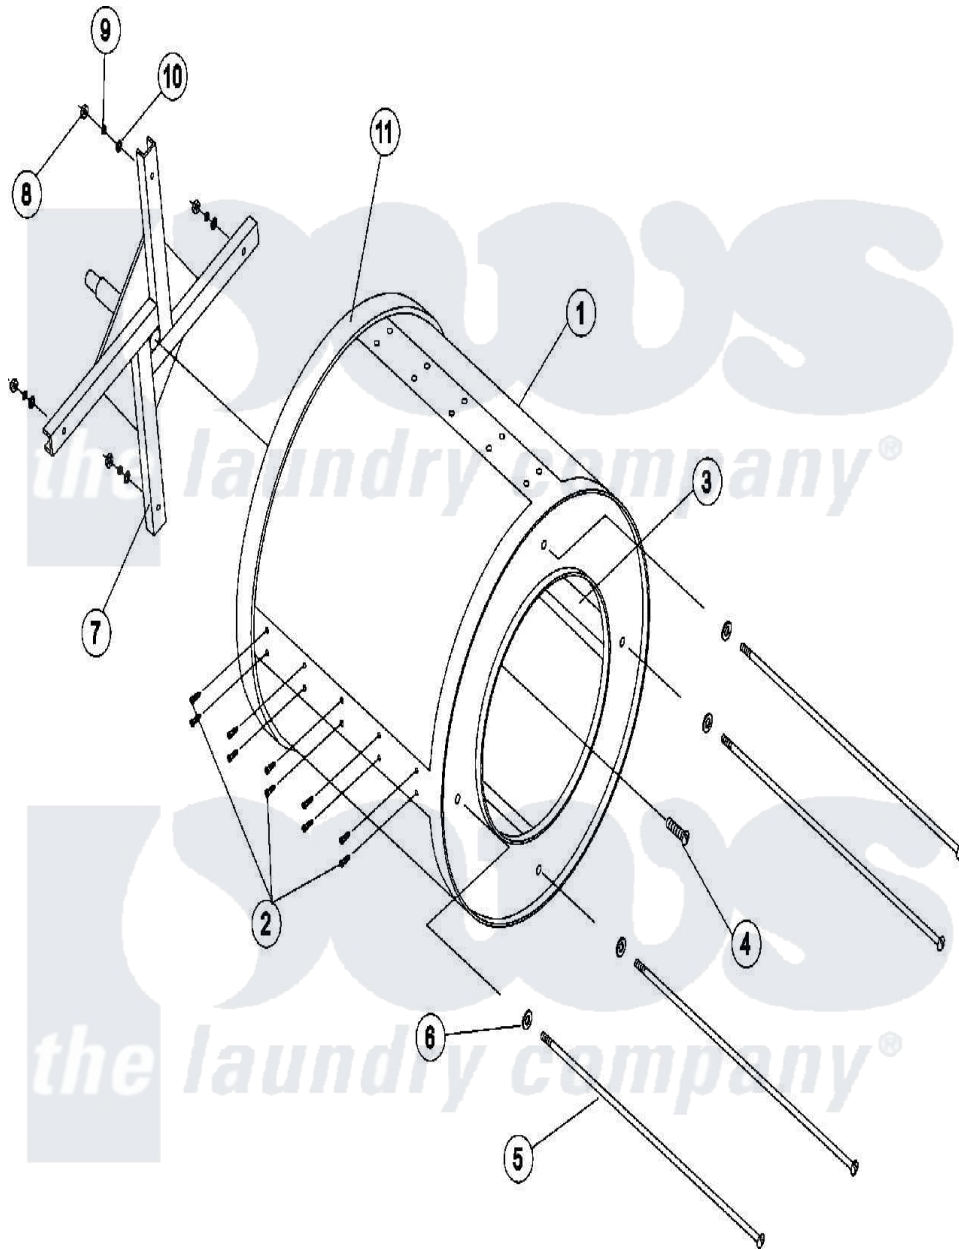

# Maytag MDG75PNVW 08 - TUMBLER SUPPORT

Maytag Commercial Maytag MDG75PNVW Dryer Parts Parts Diagram 08 - TUMBLER SUPPORT  
 Click on the part number to view part

Item	Original Part Number	Replaced By	Status	Part Description
000	<a href="#">A000000</a>			Order Part From American Dryer Phone No.508-678-9000
001	A800708	<a href="#">800708</a>		65-75; Tumbler
"	A800816	<a href="#">800816</a>		65-75; 1-3
002	A150413		Not Available	SCREW, CRIMPTITE (No.10-16 X 1/2" PH.)
"	A150429	<a href="#">4002006801</a>		Svc Interlock Switch Assembly
003	A301308	<a href="#">301308</a>		75 Tumbler
004	A150500		Not Available	SCREW, SOCKET BUTTON HD. (5/16-18" X 38 1/2")
005	A100905	<a href="#">100905</a>		3 8-16 X 3
006	A153004	<a href="#">153004</a>		3 8 X 1
007	A100724	<a href="#">100724</a>		1 4 X 1 4
"	A800613	<a href="#">800613</a>		65-75 1 3
008	A152005	<a href="#">152005</a>		3 8-16 Hex
009	A153005	<a href="#">153005</a>		3 8 Split
010	A153004	<a href="#">153004</a>		3 8 X 1