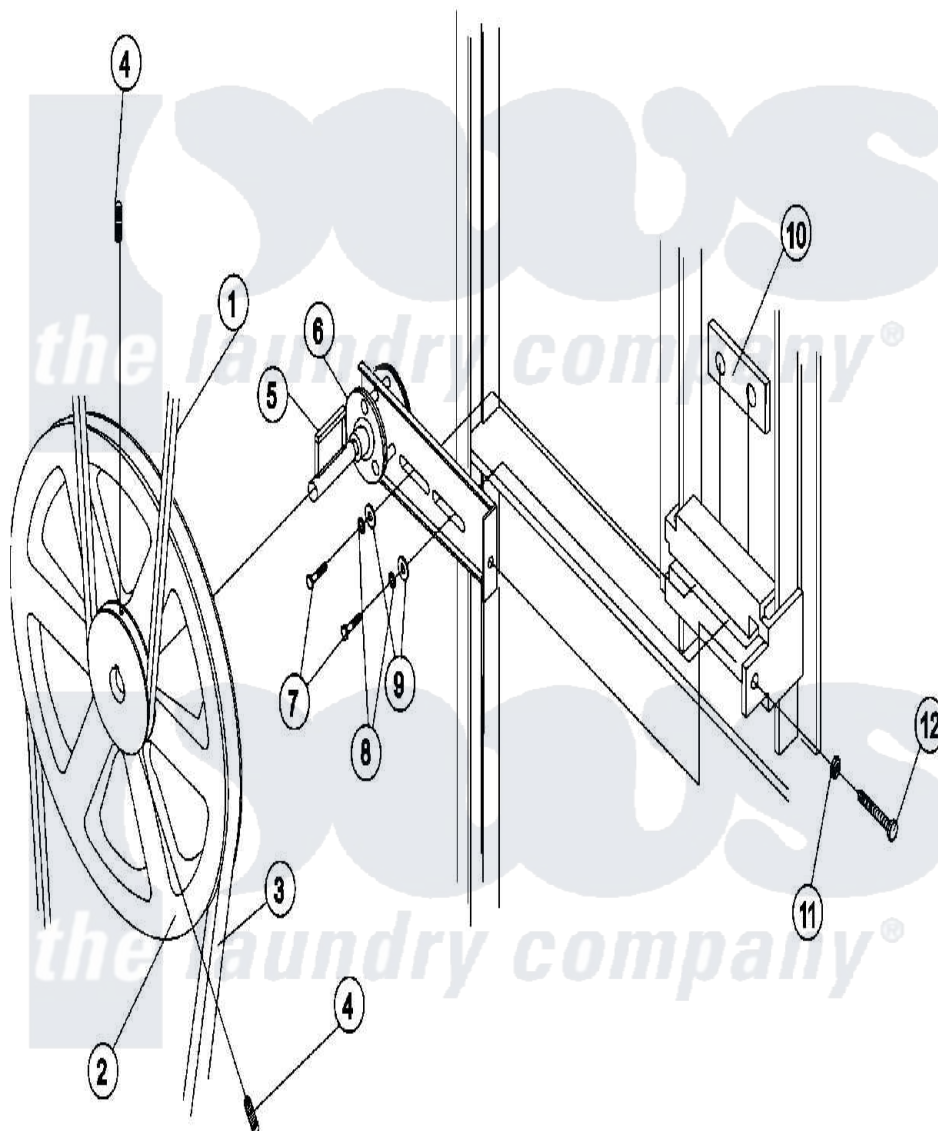

Maytag MDG75PNVW 11 - IDLER BEARING

Maytag [Commercial Maytag MDG75PNVW Dryer Parts](#) Parts Diagram 11 - IDLER BEARING
 Click on the part number to view part

Item	Original Part Number	Replaced By	Status	Part Description
000	A000000			Order Part From American Dryer Phone No.508-678-9000
001	A100108	W10146555		5I680 Belt
002	A101140	W10146634		14 X 3 C
003	A100194	W10146604		4I-720 V-B
004	A154301	154301		5 16-18 X
005	A100705	100705		3 16 X 3
006	A882576	882576		Std. Steel
007	A150617	150617		3 8-16 X 1
008	A153005	153005		3 8 Split
009	A153004	153004		3 8 X 1
010	A801009	801009		Idler Squa
011	A152004	8182933		Nut, Hex
012	A150509	150509		5 16-18 X