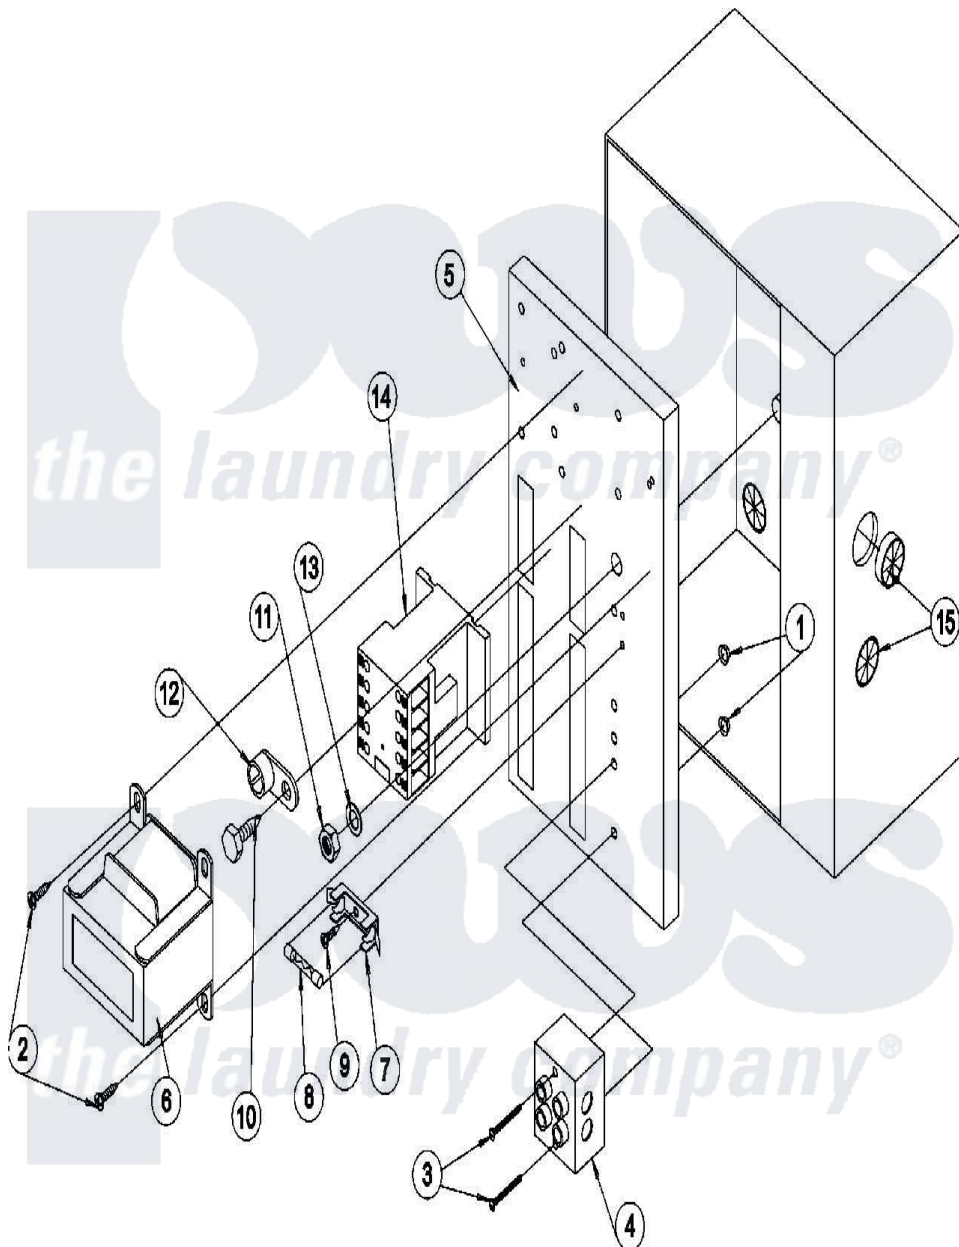

# Maytag MDG75PNVW 15 - REAR ELECTRIC PANEL

Maytag Commercial Maytag MDG75PNVW Dryer Parts Parts Diagram 15 - REAR ELECTRIC PANEL  
 Click on the part number to view part

Item	Original Part Number	Replaced By	Status	Part Description
000	<a href="#">A000000</a>			Order Part From American Dryer Phone No.508-678-9000
001	A151000	<a href="#">WH12X195</a>		Switch Assembly
002	A150300	<a href="#">5307527001</a>		Switch
003	A150008	<a href="#">150008</a>		6-32 X 1 1
004	A120701	<a href="#">120701</a>		4 Pos. Enc
005	<a href="#">A322817</a>			Plate, Back
"	<a href="#">A882664</a>			Panel, Rear Elec. Complete 3PH
006	A882653	<a href="#">W10148698</a>		25-30-50-7
007	A136008	<a href="#">136008</a>		Fuse Block
008	A136057	<a href="#">W10146739</a>		0.5 A 250
009	A150301	<a href="#">150301</a>		8-18 X 7
010	A150297	<a href="#">150297</a>		10x1 2 He
011	A152004	<a href="#">8182933</a>		Nut, Hex
012	A121010	<a href="#">121010</a>		14-4 Termi
013	A153002	<a href="#">8182939</a>		Washer, Lock