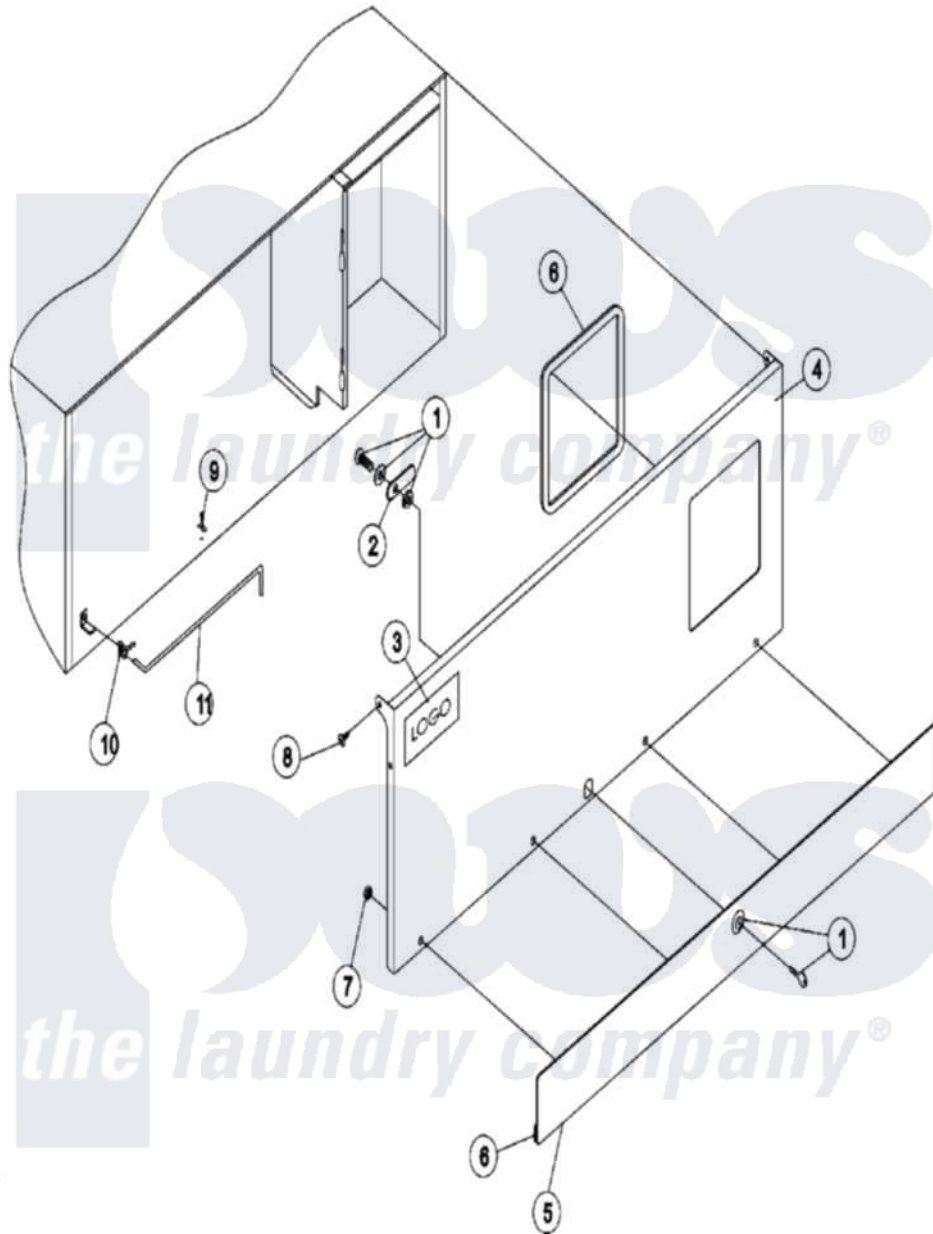

Maytag MDG75PNVWQ 01 - CONTROL DOOR

Maytag [Commercial Maytag MDG75PNVWQ Dryer Parts](#) Parts Diagram 01 - CONTROL DOOR
 Click on the part number to view part

Item	Original Part Number	Replaced By	Status	Part Description
000	A000000			Order Part From American Dryer Phone No.508-678-9000
001	A160017		Not Available	LOCK, SPECIAL DUMMY
002	A160016	160016		1 1/4 Str
003	A112353			Logo
004	A883510	883510		White 75V
"	A883511			Control Door W/Trim BSQ
005	A883485			Strip, Trim Blk
006	A117604	117604		1 8 Thk X
007	A152014	152014		1 4-20 Ser
008	A150317	150317		10-16 X 3
009	A102603	102603		Richco Con
010	A102601		Not Available	CLIP, RETAINER (CONTROL DOOR ROD)
011	A102502	102502		12.625 Con