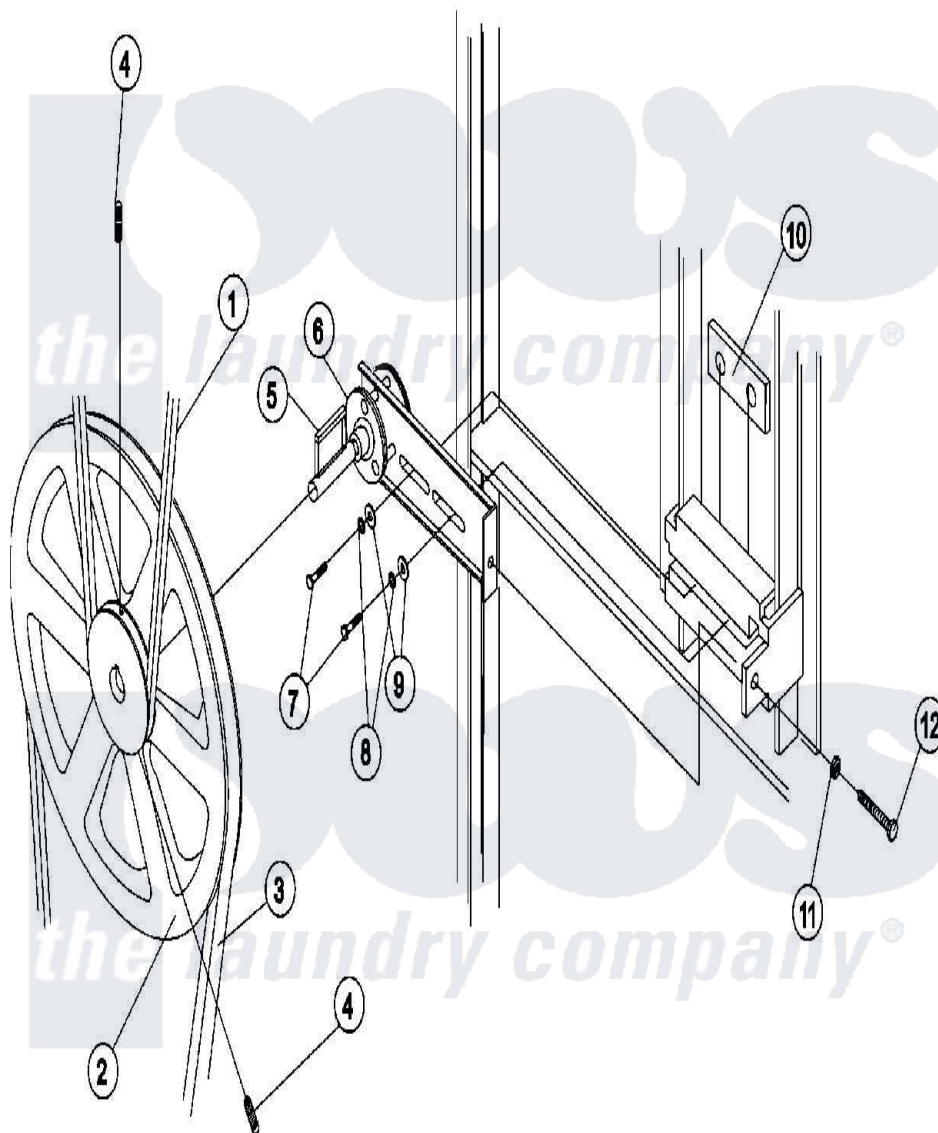

Maytag MDG75PNVWQ 11 - IDLER BEARING

Maytag [Commercial Maytag MDG75PNVWQ Dryer Parts](#) Parts Diagram 11 - IDLER BEARING
 Click on the part number to view part

Item	Original Part Number	Replaced By	Status	Part Description
000	A000000			Order Part From American Dryer Phone No.508-678-9000
001	A100108	W10146555		5I680 Belt
002	A101140	W10146634		14 X 3 C
003	A100194	W10146604		4I-720 V-B
004	A154301	154301		5 16-18 X
005	A100705	100705		3 16 X 3
006	A882576	882576		Std. Steel
007	A150617	150617		3 8-16 X 1
008	A153005	153005		3 8 Split
009	A153004	153004		3 8 X 1
010	A801009	801009		Idler Squa
011	A152004	8182933		Nut, Hex
012	A150509	150509		5 16-18 X