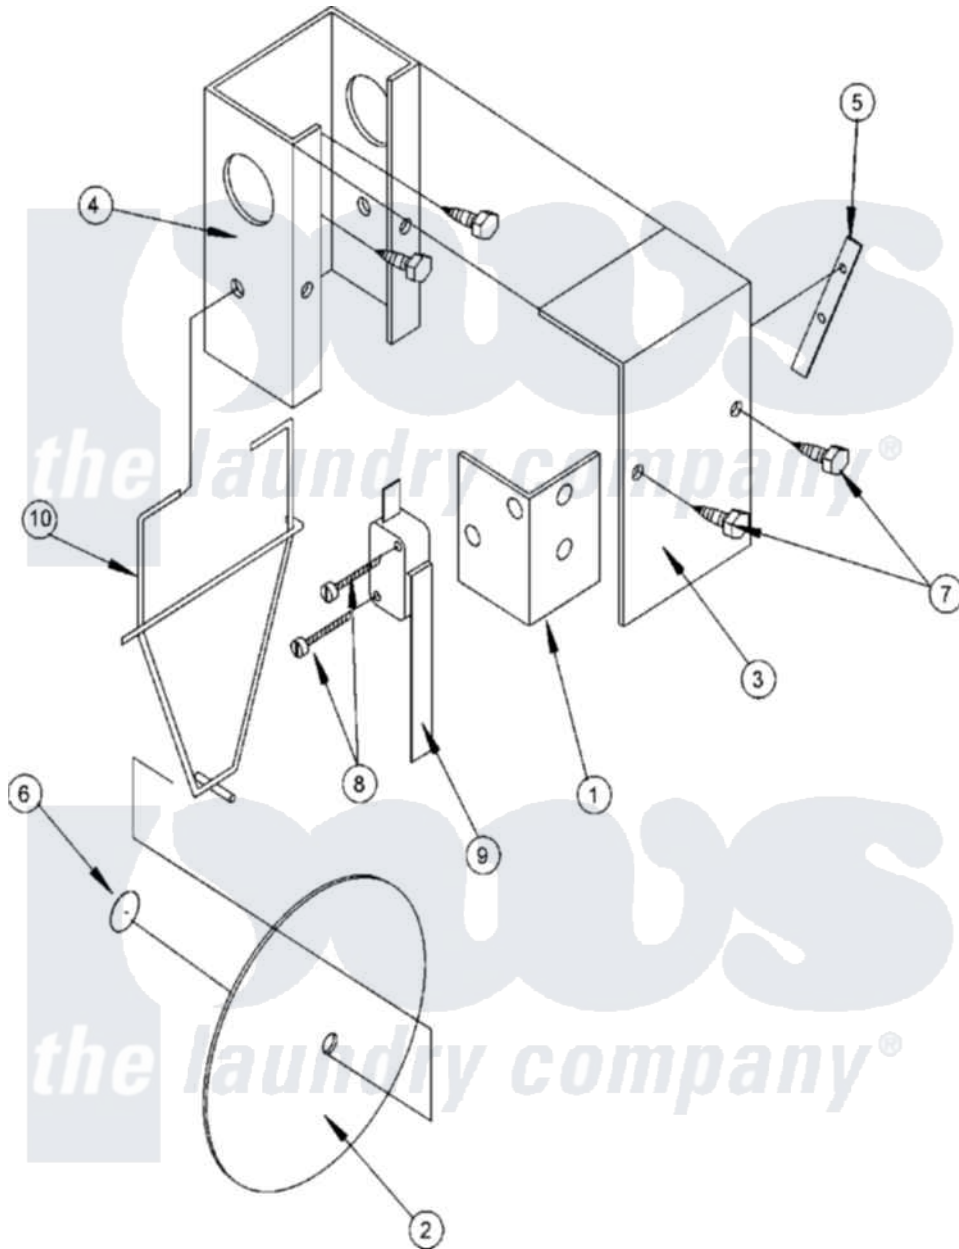

# Maytag MDG75PNVWQ 13 - SAIL SWITCH

Maytag [Commercial Maytag MDG75PNVWQ Dryer Parts](#) Parts Diagram 13 - SAIL SWITCH  
 Click on the part number to view part

Item	Original Part Number	Replaced By	Status	Part Description
000	<a href="#">A000000</a>			Order Part From American Dryer Phone No.508-678-9000
001	A319203		Not Available	BRACKET, SAIL SWITCH MOUNTING
002	A319202	<a href="#">W10146866</a>		Sail Switch
003	A319201	<a href="#">319201</a>		Sailswitch
004	A802800	<a href="#">802800</a>		Sail Switch
005	A154004	<a href="#">154004</a>		Tinnerman
006	A154002	<a href="#">154002</a>		1 8 Push O
007	A150309	<a href="#">W10146761</a>		10-16 X 1
008	A150303	<a href="#">150303</a>		4 X 3 4 P
009	A122200	<a href="#">122200</a>		Sail Switch
"	A881706	<a href="#">881706</a>		Ad-95 Sail
010	A105500	<a href="#">W10146641</a>		Std Sail S